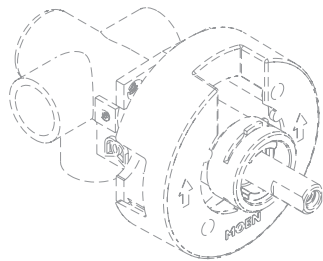

Buy it for looks. Buy it for life.®

■ Order by Part Number

Illustrated Parts

Waterhill™ Multi-Function Transfer Valve Trim Kit		
MODEL	TYPE	FINISH
TS325	Lever	Chrome
TS325BN	Lever	Brushed Nickel
TS325NL	Lever	Polished Nickel
TS325ORB	Lever	Oil Rubbed Bronze
TS325WR	Lever	Wrought Iron

Stop Tube Kit w/o Screw

- 135151** Chrome
- 135151BN** Brushed Nickel
- 135151NL** Polished Nickel
- 135151WR** Wrought Iron
(Used for Oil Rubbed Bronze)

Escutcheon

- 181500** Chrome
- 181500BN** Brushed Nickel
- 181500NL** Polished Nickel
- 181500ORB** Oil Rubbed Bronze
- 181500WR** Wrought Iron