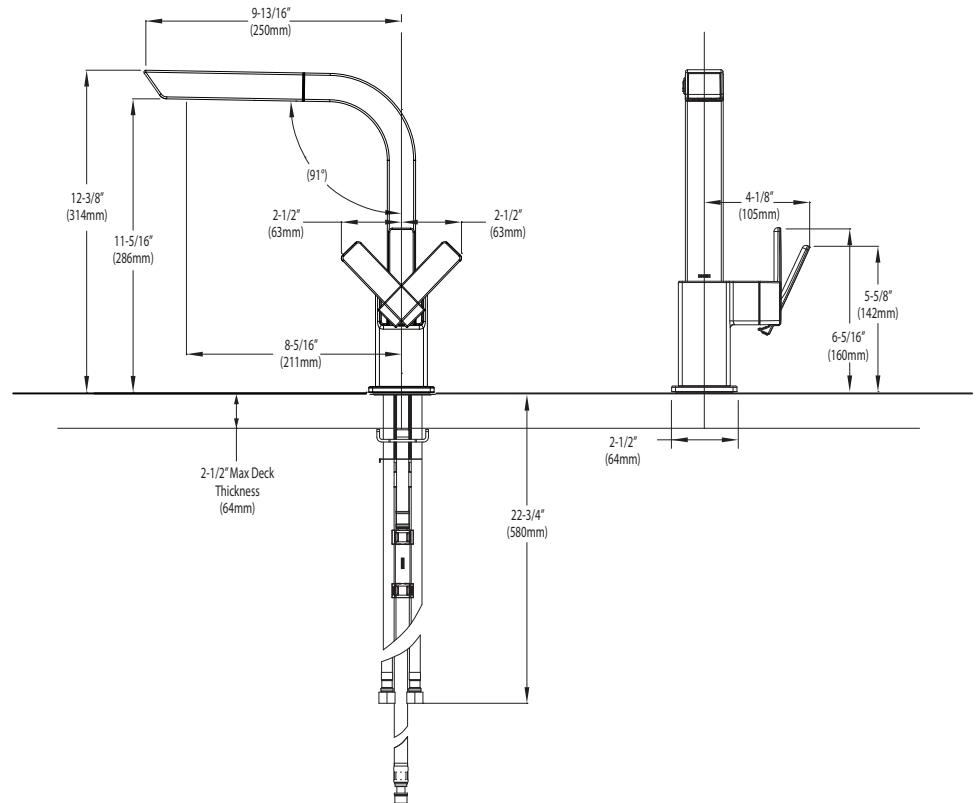

Buy it for looks. Buy it for life.®

Specifications

FAUCET DESCRIPTION

- Metal construction with various finishes identified by suffix
- Quick connect installation
- Pullout spray with 59" braided hose
- Flexible supply lines with 3/8" fittings connect directly to supply stops
- High arc spout provides height and reach to fill or clean large pots while pull out wand provides the maneuverability for cleaning or rinsing
- 360° rotating spout

OPERATION

- Lever style handle
- Operates with less than 5lbs. of force
- Operates in stream or spray mode in the pullout or retracted position
- When filling a vessel outside the sink, the pause feature conveniently stops the water flow as the wand passes over the counter top
- Temperature controlled by 100° arc of handle travel

FLOW

- Flow is limited to 1.5 gpm (5.7 L/min) at 60 psi

CARTRIDGE

- 1255™ Duralast™ cartridge for Single-Handle Faucets

STANDARDS

- Third party certified to IAPMO Green, ASME A112.18.1/CSA B125.1 and all applicable requirements referenced therein including NSF 61/9
- Meets CalGreen and Georgia SB370 requirements
- Contains no more than 0.25% weighted average lead content
- Complies with California Proposition 65 and with the Federal Safe Drinking Water Act
- The backflow protection system in the device consists of two independently operating check valves, a primary and a secondary which prevent backflow

Model: S7597 series

NOTE: THIS FAUCET IS DESIGNED TO BE INSTALLED THRU 1 HOLE, 1-1/2" (38mm) DIA.

CRITICAL DIMENSIONS

(DO NOT SCALE)