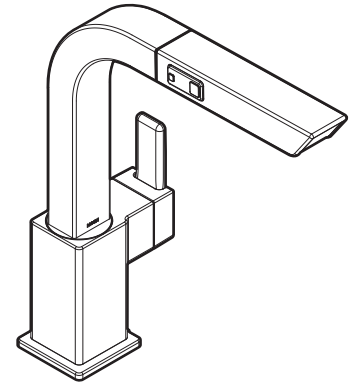

OPERATION

- Lever style handle
- Operates with less than 5lbs. of force
- Operates in stream or spray mode in the pullout or retracted position
- When filling a vessel outside the sink, the pause feature conveniently stops the water flow as the wand passes over the counter top
- Temperature controlled by 100° arc of handle travel

FLOW

- Flow is limited to 1.5 gpm (5.7 L/min) at 60 psi

CARTRIDGE

- 1255™ Duralast™ cartridge for Single-Handle Faucets

STANDARDS

- Third party certified to IAPMO Green, ASME A112.18.1/CSA B125.1 and all applicable requirements referenced therein including NSF 61/9
- Meets CalGreen and Georgia SB370 requirements
- Contains no more than 0.25% weighted average lead content
- Complies with California Proposition 65 and with the Federal Safe Drinking Water Act
- The backflow protection system in the device consists of two independently operating check valves, a primary and a secondary which prevent backflow

- ADA for lever handle

WARRANTY

- Lifetime limited warranty against leaks, drips and finish defects to the original consumer purchaser
- 5 year warranty if used in commercial installations

90 DEGREE™ Single Handle High Arc Pull Out Kitchen Faucet

Model: S7597 series

NOTE: THIS FAUCET IS DESIGNED TO BE INSTALLED THRU 1 HOLE, 1-1/2" (38mm) DIA.