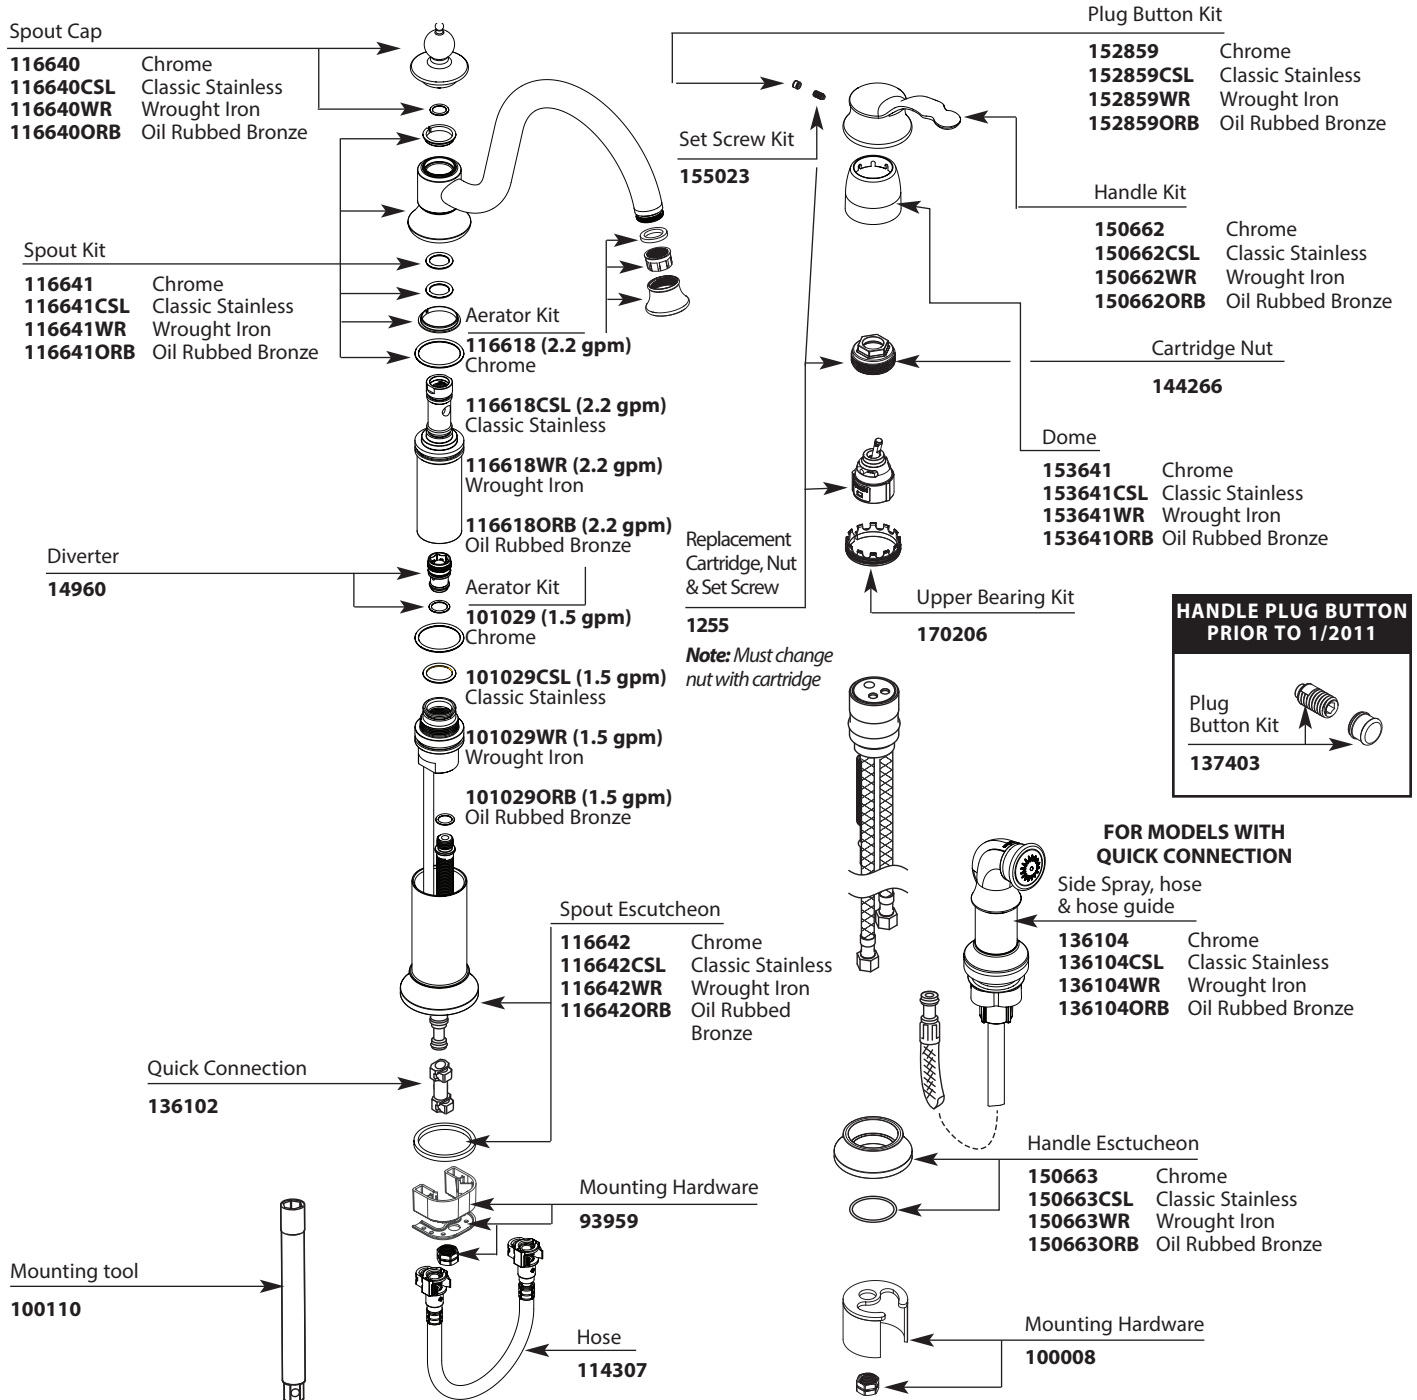

Buy it for looks. Buy it for life.®

There is more than 1 version of this model.
Page down to identify the version you have.

■ Order by Part Number

Illustrated Parts

WATERHILL™ One-Handle Kitchen with Side Spray		
MODEL	TYPE	FINISH
S711	Lever	Chrome
S711CSL	Lever	Classic Stainless
S711WR	Lever	Wrought Iron
S711ORB	Lever	Oil Rubbed Bronze
S711SRS	Lever	Spot Resist Stainless

Buy it for looks. Buy it for life.®

■ Order by Part Number

Illustrated Parts

WATERHILL™ One-Handle Kitchen with Side Spray		
MODEL	TYPE	FINISH
S711	Lever	Chrome
S711CSL	Lever	Classic Stainless
S711WR	Lever	Wrought Iron
S711ORB	Lever	Oil Rubbed Bronze

HANDLE PLUG BUTTON PRIOR TO 1/2011

Plug Button Kit
137403

■ Order by Part Number

Illustrated Parts

Spout Cap

116640	Chrome
116640CSL	Classic Stainless
116640WR	Wrought Iron
116640NL	Nickel
116640ORB	Oil Rubbed Bronze
116640SL	Stainless

Diverter

14960

Mounting Tool

100110

FOR MODELS WITH THREADED CONNECTION

Side Spray, hose
& hose guide

141000	Chrome
141000SL	Stainless
141000WR	Wrought Iron
141000NL	Nickel
141000ORB	Oil Rubbed Bronze

Quick Connection