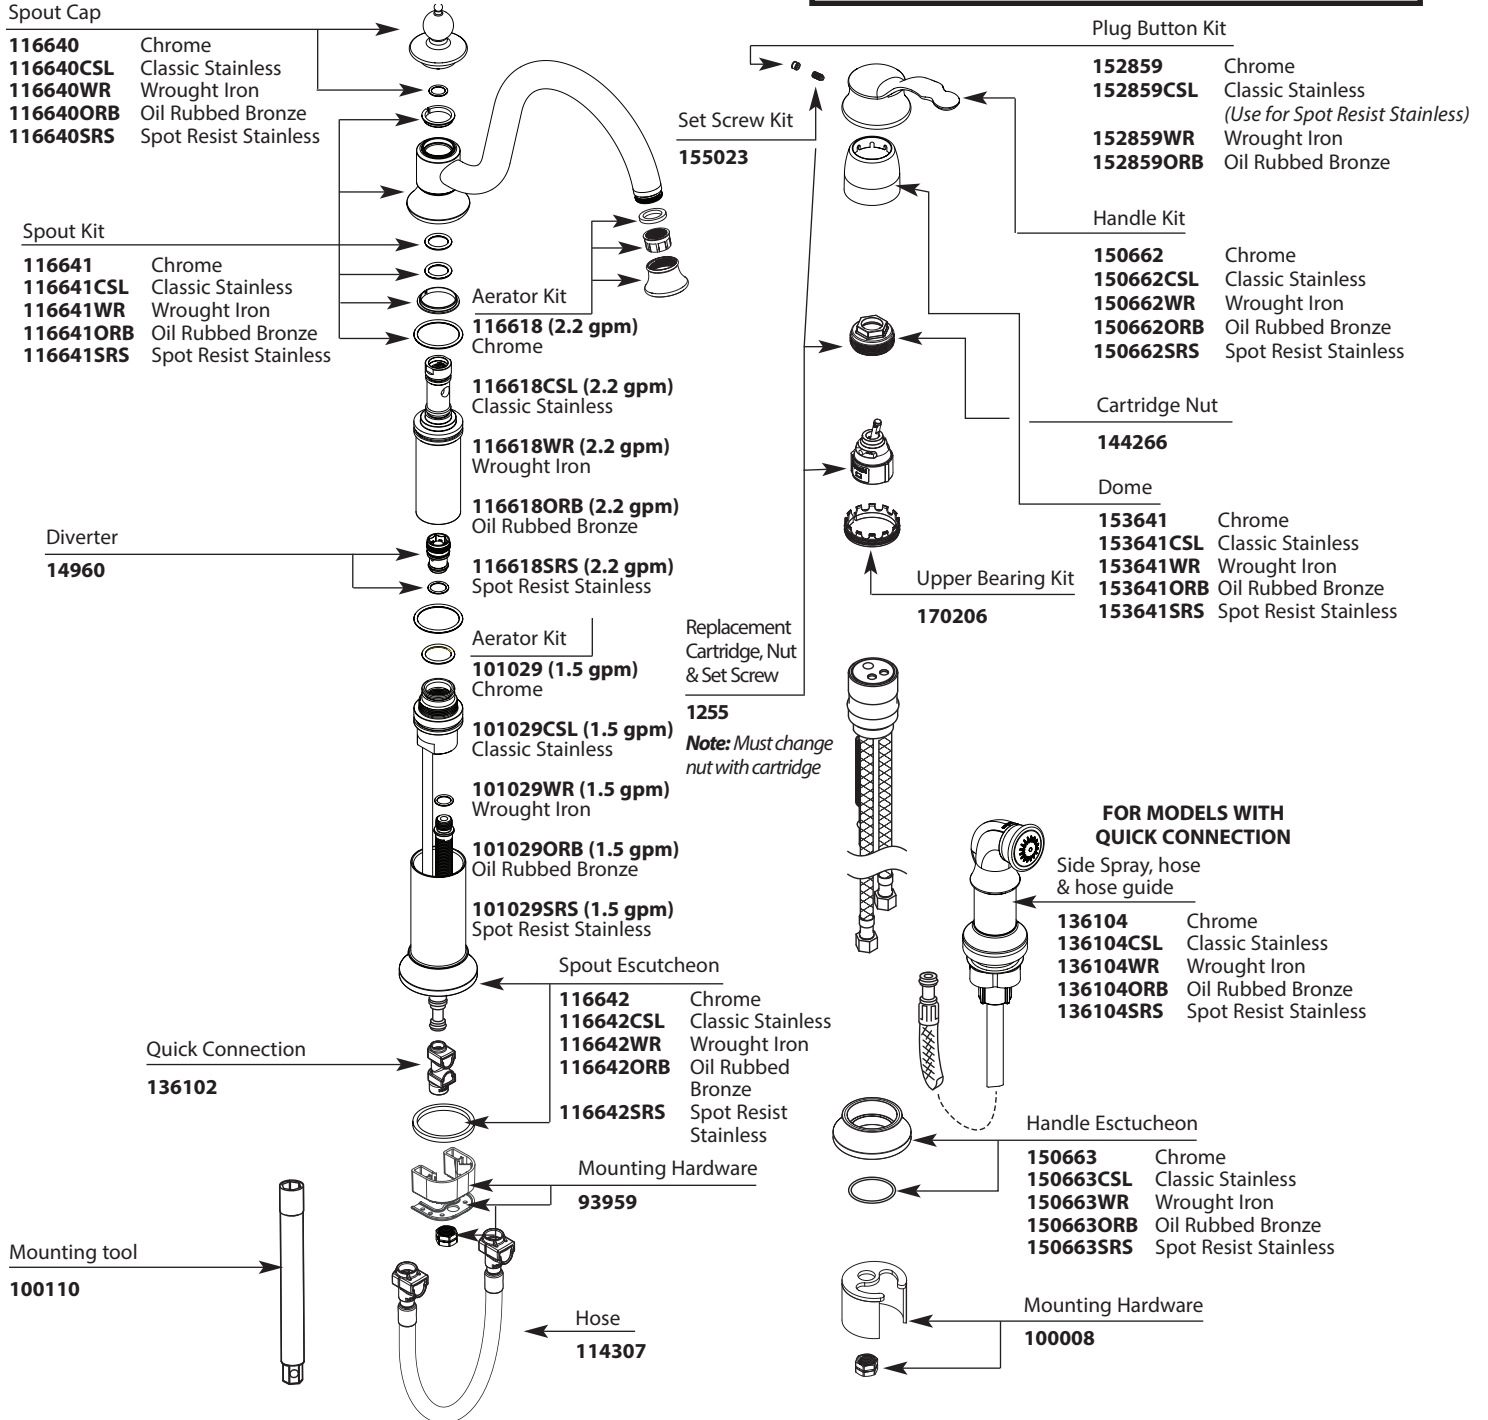

Buy it for looks. Buy it for life.®

There is more than 1 version of this model.
Page down to identify the version you have.

■ Order by Part Number

Illustrated Parts

WATERHILL™ One-Handle Kitchen with Side Spray		
MODEL	TYPE	FINISH
S711	Lever	Chrome
S711CSL	Lever	Classic Stainless
S711WR	Lever	Wrought Iron
S711ORB	Lever	Oil Rubbed Bronze
S711SRS	Lever	Spot Resist Stainless

Buy it for looks. Buy it for life.®

■ Order by Part Number

Illustrated Parts

WATERHILL™ One-Handle Kitchen with Side Spray		
MODEL	TYPE	FINISH
S711	Lever	Chrome
S711CSL	Lever	Classic Stainless
S711WR	Lever	Wrought Iron
S711ORB	Lever	Oil Rubbed Bronze

HANDLE PLUG BUTTON PRIOR TO 1/2011

Plug Button Kit
137403

■ Order by Part Number

Illustrated Parts

Spout Cap

116640	Chrome
116640CSL	Classic Stainless
116640WR	Wrought Iron
116640NL	Nickel
116640ORB	Oil Rubbed Bronze
116640SL	Stainless

Diverter

14960

Mounting Tool

100110

FOR MODELS WITH THREADED CONNECTION

Side Spray, hose
& hose guide

141000	Chrome
141000SL	Stainless
141000WR	Wrought Iron
141000NL	Nickel
141000ORB	Oil Rubbed Bronze

Quick Connection