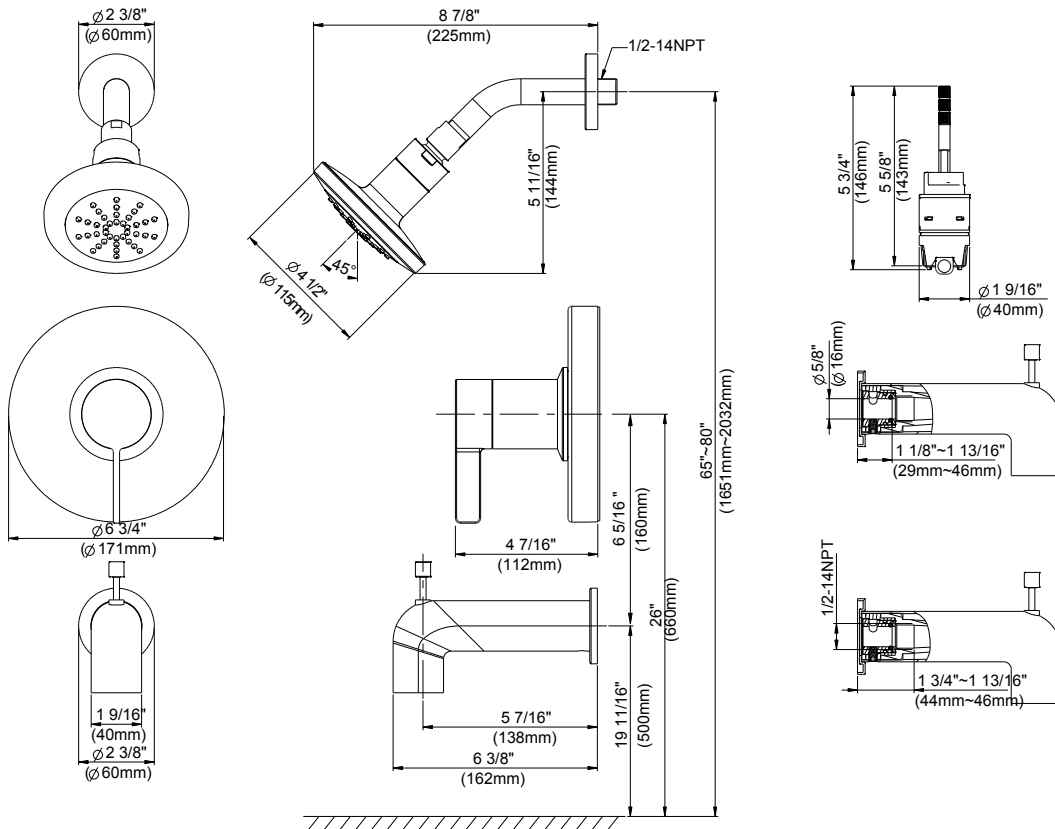

Flow Rate

Submittal Information:

Name: _____
Location: _____

Contractor: _____
Contact #: _____