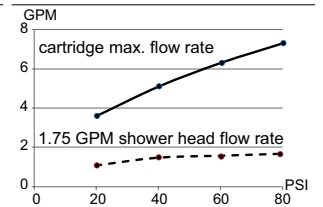

SPECIFICATIONS

Features/Benefits

- 1.75 gpm (6.6 L/min) Maximum Flow Rate @80psi
- Includes Treysta™ Pressure Balance Ceramic Disc Cartridge
- Requires Treysta™ Rough-In Valve, G00GS500 Series (Horizontal Inputs) or G00GS520 Series (Vertical Inputs)
- Diverter on Tub Spout
- Includes Single-Function Mono Chic Showerhead, D460057
- 6" Metal Shower Arm
- Accommodates Standard, Back-to-Back, and Thin Wall Installations

Available Color/Finishes

Color	Description
	Chrome

Please see danze.com or current price list for available finishes.
Finish is defined by additional suffix.

Standards & Certifications

(Lever Handle)

Flow Rate