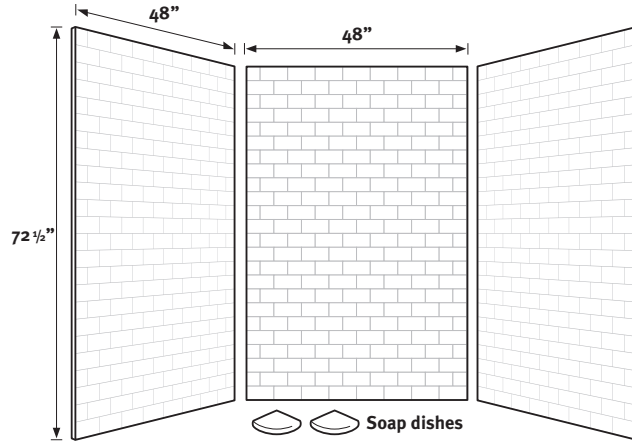

FEATURES

- Classic look of 3 x 6-inch subway tile provides timeless elegance for your bath.
- No grout to maintain; will not mold or mildew.
- Ideal for remodeling; easier to install than tile—panels glue up over existing surface.
- Coordinates with other Swanstone bath products.
- Heat resistant—walls can handle steamer units.
- Compression molding means superior durability.

Model STMK 72-4848

Designed to fit base areas
 48" deep or smaller x 48" wide x 72" high

SPECIFICATIONS
STMK72-4848 Swanstone Subway Tile Shower Wall Kit

Model	Part	Base Area Designed To Fit	Ship Wt. Lb.	Ship FedEx	Carton Dims. In.	Cu. Ft.
STMK72-4848	STMK724848	48"D* x 48"W x 72-1/2"H (1219 mm x 1219 mm x 1829 mm) (*or smaller)	258	-	54 x 4 x 78	9.6

Kit Includes: Two side panels, one back panel, two corner soap dishes and color coordinated silicone.

Packaging: Each kit is packed in an individual carton.

ACCESSORIES

See pages 59-60 for complete listing of all wall accessories.