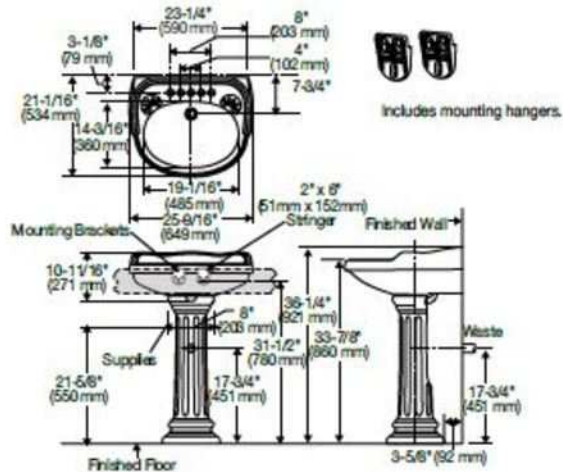

ROMANESQUE GRANDE

(367)

SPECIFICATIONS*

Shape:	Oval
Faucet Center:	4" and 8"
Overflow:	Rear
Size:	25-9/16" x 21-1/16"
Basin:	19-1/16" x 14-3/16"
Models:	366 (Lavatory) 364 (Pedestal)
Colors:	White, Biscuit, and Bone

*NOTE: Install this product according to the installation guide. Fixture dimensions are nominal and conform to tolerances in ASME A12.19.2 - 2008/CSA B45.1-08 Standards.