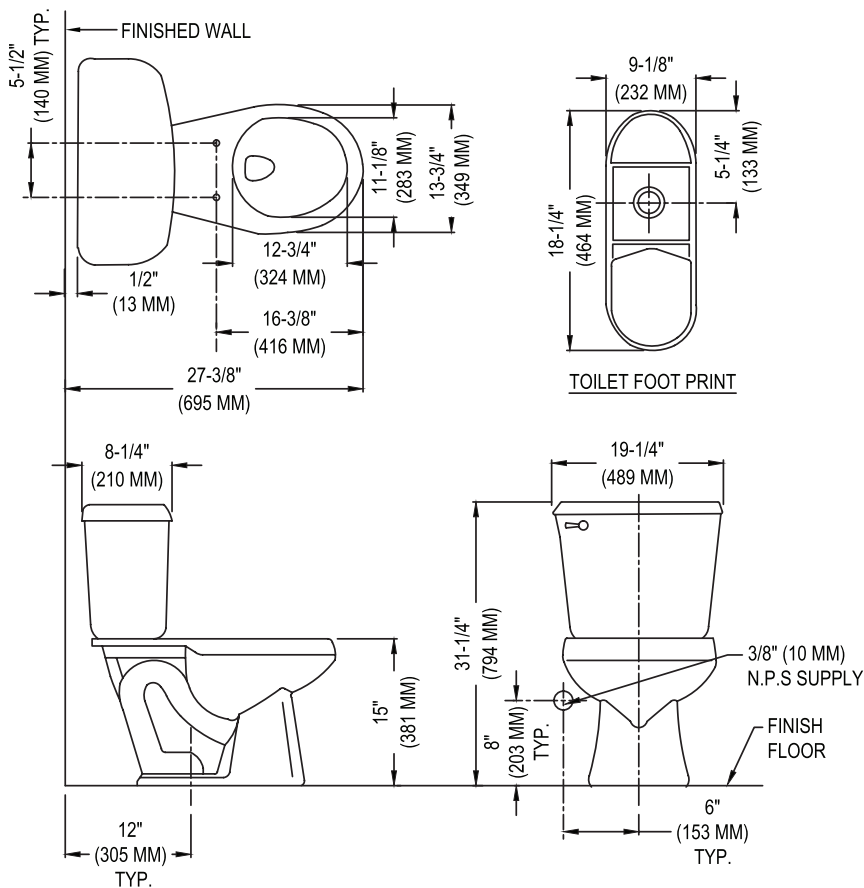

## Components

Model #	Description	Codes/Standards
380-386	Round front, two-piece toilet. Less toilet seat and supply. Specify color.	
380	Round front toilet bowl only. Less toilet seat. Specify color.	
386	Tank and cover only, with left hand, front-mount, chrome-plated, metal trip lever. Less supply. Specify color.	
386RH	Same as 386, with right hand trip lever.	
386LT	Same as 386, with tank liner.	
386FM	Same as 386, with Fluidmaster pilot valve.	
386FMRH	Same as 386, with Fluidmaster pilot valve and right hand trip lever.	
*380CTK	Round front, complete toilet kit. Includes slow close toilet seat, tank and bowl, flange bolts, wax ring with polyethylene flange and instructions.	

## Summit™ Round

Round Front, Vitreous China, Two-Piece Toilet

### Specifications

Model #	Description	Codes/Standards
380-386	Round front, (1.6 gpf / 6.0 lpf) two-piece toilet	

Specification	Description	Specification	Description
Material	Vitreous china	Trap Diameter	2"
Water Pressure Range	20 to 80 PSI	Trap Seal	2-1/4"
MaP Rating	1000 grams	Rough-in	12"
Water Usage	1.6 gpf / 6.0 gpf	Shipping Weight	Model 380 - 49 lbs.
Water Surface Area	8" X 9"		Model 386 - 36 lbs.
Flush System	3" flush valve - MagnaFlush™ flushing technology	Model 380CTK - 91 lbs.	
		Warranty	Vitreous China - Limited Lifetime Tank Trim - Limited Five Years

### Technical Information

See our complete line of acrylic and vitreous china bathroom fixtures, plastic tank trim and plumbing products.

These dimensions are nominal and subject to change without notice.