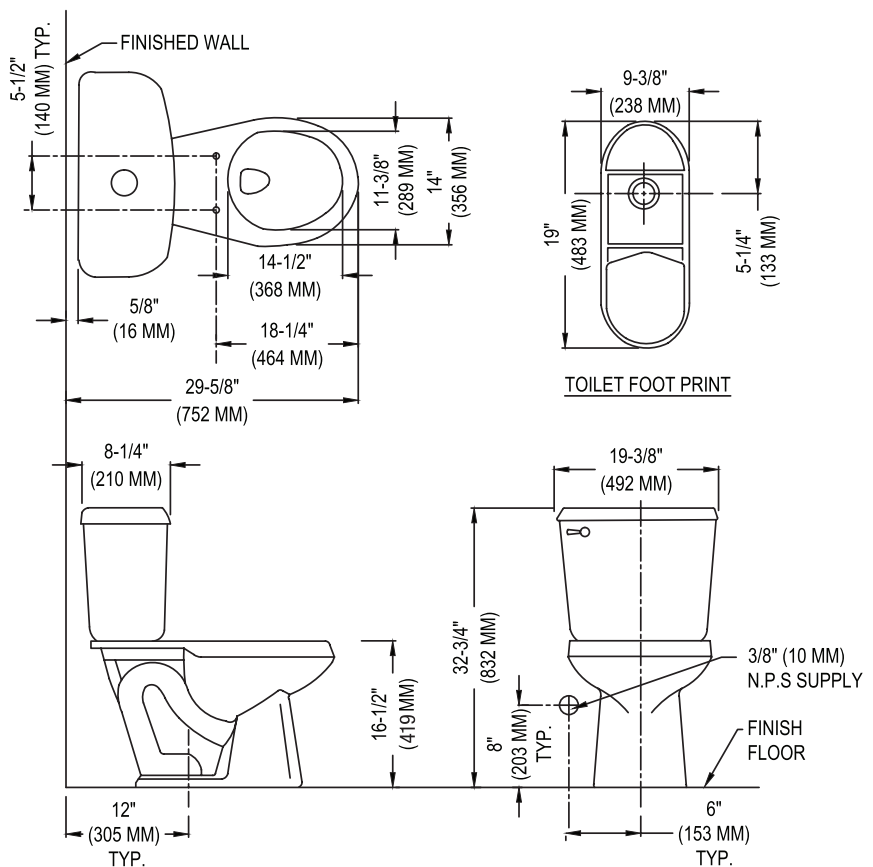

384-386 Summit™ ADA

Elongated Front, SmartHeight™, Vitreous China, Two-Piece Toilet

Specifications

Model #	Description	Codes/Standards
384-386	Elongated front, SmartHeight™ (1.6 Gpf / 6.0 Lpf) two-piece, toilet.	ADA

Specification	Description	Specification	Description
Material	Vitreous china	Trap Diameter	2"
Water Pressure Range	20 to 80 PSI	Trap Seal	2-3/8"
MaP Rating	1000 grams	Rough-in	12"
Water Usage	1.6 Gpf / 6.0 Lpf	Shipping Weight	Model 384 - 54 lbs
Water Surface Area	9" X 10"		Model 386 - 36 lbs.
		Model 384CTK - 95 lbs.	
Flush System	3" flush valve - MagnaFlush™ Flushing Technology	Warranty	Vitreous China - Limited Lifetime Tank Trim - Limited Five Year

Technical Information

See our complete line of acrylic and vitreous china bathroom fixtures, plastic tank trim and plumbing products.

These dimensions are nominal and subject to change without notice.

Fixture performance and specifications meet or exceed ASME A112.19.2-2008/CSA B45.1-08 standards, and other state and local codes.

MADE IN USA