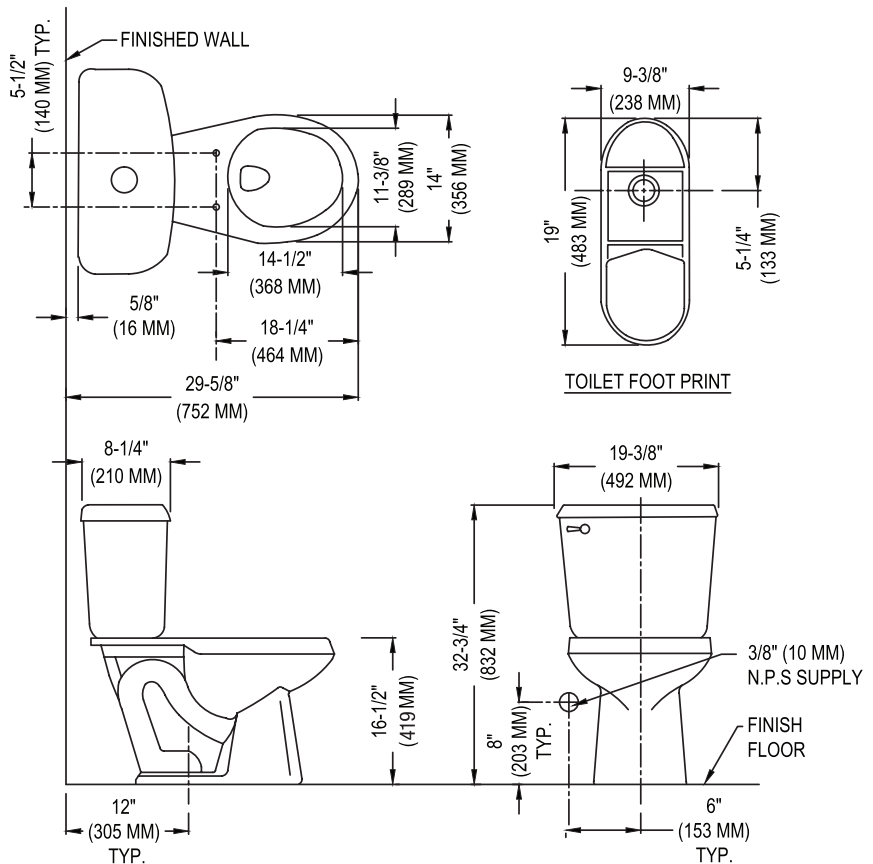

384-386 Summit™ ADA

Elongated Front, SmartHeight™, Vitreous China, Two-Piece Toilet

Specifications

Model #	Description	Codes/Standards
384-386	Elongated front, SmartHeight™ (1.6 Gpf / 6.0 Lpf) two-piece, toilet.	ADA

Specification	Description	Specification	Description
Material	Vitreous china	Trap Diameter	2"
Water Pressure Range	20 to 80 PSI	Trap Seal	2-3/8"
MaP Rating	1000 grams	Rough-in	12"
Water Usage	1.6 Gpf / 6.0 Lpf	Shipping Weight	Model 384 - 54 lbs
Water Surface Area	9" X 10"		Model 386 - 36 lbs.
		Model 384CTK - 95 lbs.	
Flush System	3" flush valve - MagnaFlush™ Flushing Technology	Warranty	Vitreous China - Limited Lifetime Tank Trim - Limited Five Year

Technical Information

See our complete line of acrylic and vitreous china bathroom fixtures, plastic tank trim and plumbing products.

These dimensions are nominal and subject to change without notice.

Fixture performance and specifications meet or exceed ASME A112.19.2-2008/CSA B45.1-08 standards, and other state and local codes.

MADE IN USA