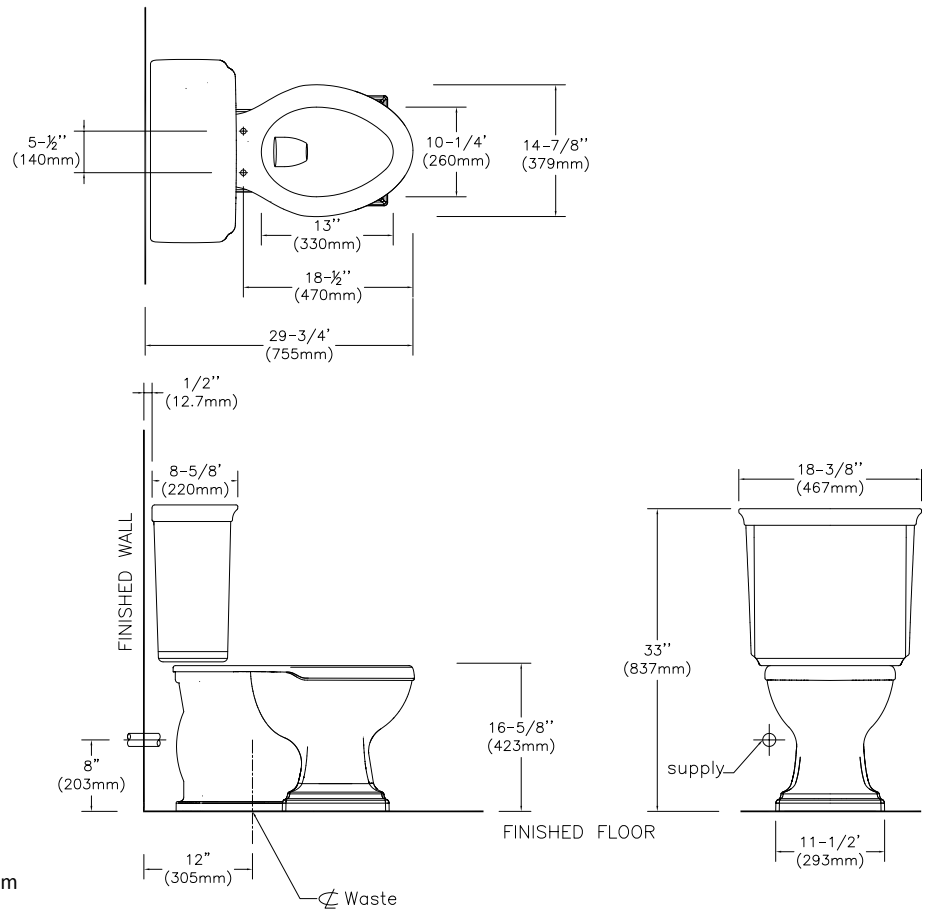

4147-3147 Brentwood®

Elongated Front, SmartHeight™, Vitreous China, Two-Piece Toilet

Features

- Concealed trapway
- 1.6 Gpf / 6.0 Lpf low water consumption
- Elongated front, SmartHeight™ (16-5/8" high bowl)
- Complies with ADA requirements for accessibility
- High performance MagnaFlush™ flushing technology
- 3" flush valve
- Pilot operated anti-siphon fill valve
- Chrome-plated trip lever
- 2" glazed trapway
- The Mansfield® limited lifetime warranty
- Available in White and Standard Colors: Biscuit and Bone

Elongated Front

Model 4147-3147
with concealed trapway
Toilet seat not included

Components

Model #	Description	Codes/Standards
4147-3147	Elongated front, SmartHeight™ two-piece toilet. Less toilet seat and supply. Specify color.	 
4147	Elongated front, SmartHeight™ toilet bowl only. Specify color.	
3147	Tank and cover only, with front mount, chrome-plated trip lever. Less supply. Specify color.	
SB700	Elongated, SmartClose™ toilet seat. Specify color.	

4147-3147

Brentwood®

Elongated Front, SmartHeight™, Vitreous China, Two-Piece Toilet

Specifications

Model #	Description	Codes/Standards
4147-3147	Elongated front (1.6 gpf/6.0 lpf) two-piece toilet	 

Specification	Description	Specification	Description
Material	Vitreous China	Trap Diameter	2"
Water Pressure Range	20 to 80 PSI	Trap Seal	2-1/2"
Flush System	3" flush valve - MagnaFlush™ Flushing Technology	Rough-in	12"
Water Usage	1.6 gpf / 6.0 lpf	Shipping Weight	Model 4147 - 51.6 lbs. (23.4 kg)
Water Surface Area	7-3/4" X 10"		Model 3147 - 38.8 lbs. (17.6 kg)
MaP Rating	800 grams	Warranty	Vitreous China - Limited Lifetime Tank Trim - Limited One Year

Technical Information

See our complete line of acrylic and vitreous china bathroom fixtures, plastic tank trim and plumbing products.

These dimensions are nominal and subject to change without notice.

Fixture performance and specifications meet or exceed ASME A112.19.2-2008/CSA B45.1-08 standards, and other state and local codes.