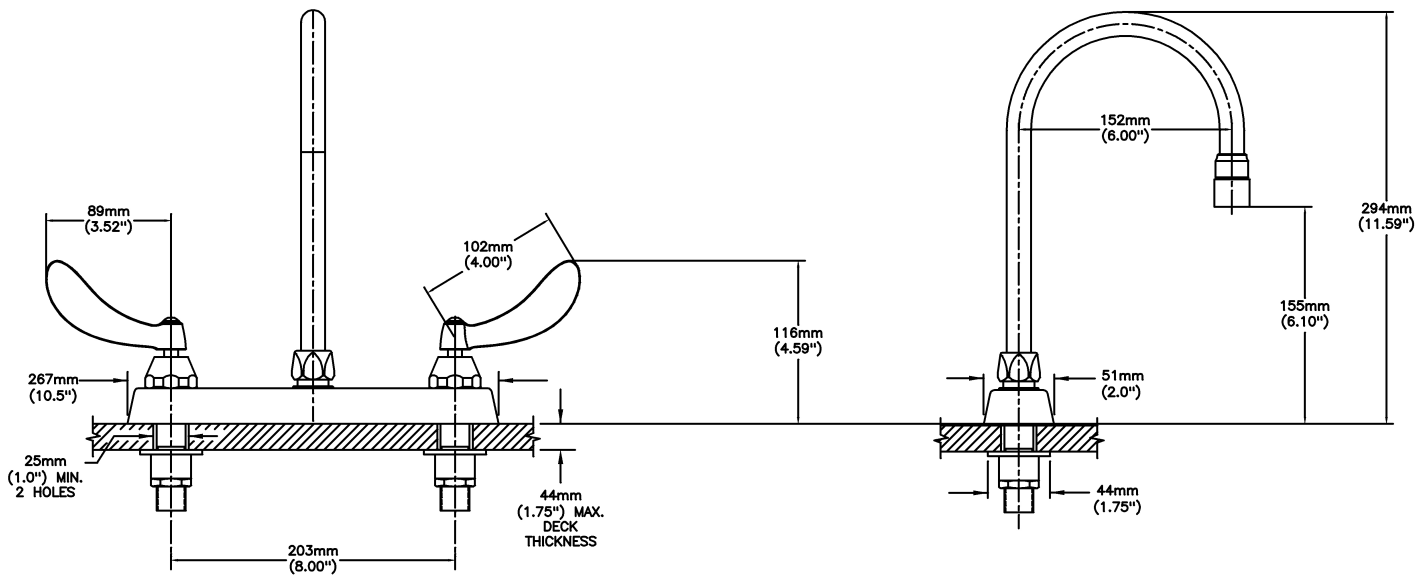

Sink Faucet Deckmount

8" Deck- CER-TECK® ceramic structures

Model No: 26C3934

COMPLIES WITH:

- CSA certified.
- Complies to ASME A112.18.1/CSA B125.1
- Verified compliant with 0.25% weighted average Pb content regulations
- (Contact Delta Representative for State and/or Local Approvals)

NOTES:

26T3 - 8" Deck- TUF-TECK® compression structures

SPECIFICATION:

- Heavy Duty Cast Brass sink faucet
- 203 mm (8") centers
- Two handle
- Polished chrome plated finish
- Metal hold-down package
- CER-TECK® ceramic structures
- Spout#: 9 - Gooseneck spout-6.0" spout reach - 10.4" height (unmounted)- Standard rigid/swivel field installation unless LS Limited swing option selected- Vandal resistant .090" wall thickness-(R4)
- Outlet#: 3 - Vandal Resistant Aerator Outlet- 1.5 GPM (5.7 L/min) Flow Rate at 60 psi- pressure compensating
- Handle#: 4 - 102 mm (4") Blade Handles- ADA Compliant-Sanitary Hoods- Metal-Color indexed-Vandal resistant screws

OPERATION:

- Not Available

(Dimensional drawing on following page)

Delta reserves the right (1) to make changes to specifications and materials, and (2) to change or discontinue models, both without notice or obligation. Dimensions are for reference. Measurement may vary plus or minus 6mm(0.25"). Mounting locations are suggested only. Check with local codes for requirements in your area. This spec was produced April 14, 2021.

INLET FOR 3/8" OR 1/2" FLEXIBLE RISER
OR 1/2-14 NPSM COUPLING NUT (NOT SUPPLIED)

Delta reserves the right (1) to make changes to specifications and materials, and (2) to change or discontinue models, both without notice or obligation. Dimensions are for reference. Measurement may vary plus or minus 6mm(0.25"). Mounting locations are suggested only. Check with local codes for requirements in your area. This spec was produced April 14, 2021.