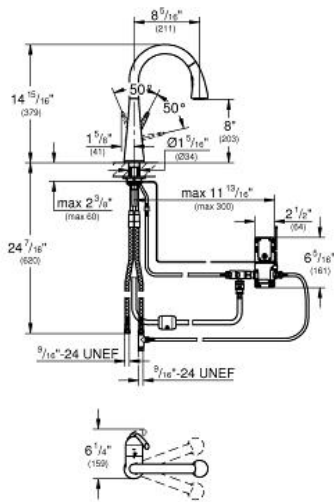

LADYLUX3 CAFÉ TOUCH
Single-Handle Kitchen Faucet
MODEL # 30205DC0

Pure Freude
an Wasser

GROHE

Product Description:
LADYLUX3 CAFÉ TOUCH
Single-Handle Kitchen Faucet

Standard Specification:

- Single hole installation
- **Touch: activation of cold water via skin contact**
- 6 V lithium-battery supply (type CR-P2)
- **CE approved and meets the requirements of IAPMO IGC 349-2017**
- Indication of battery status through different pulses of water
- Safety shut down circuit (when battery nearly empty)
- Solenoid valve
- Automatic safety stop after 60 sec. (factory set)
- Type of protection IP 44
- **GROHE SilkMove** ceramic cartridge
- **GROHE StarLight** finish
- **GROHE SuperSteel** Infinity Finish
- **SpeedClean** anti-lime system
- Swivel Spout
- Swivel area 360°
- Adjustable flow rate limiter
- Pull-out locking dual spray control - switches back and forth between regular flow and spray
- Automatic returning
- Integrated non-return valve
- Locking Push Button Control - to switch from regular flow to spray
- Automatic return to aerator
- Stainless steel flex lines
- Quick installation system
- Check valve included to prevent backflow