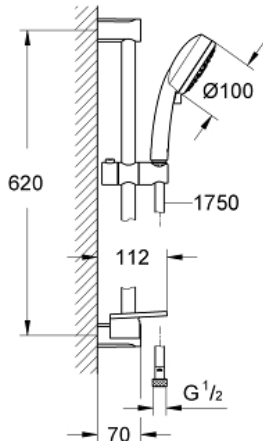

TEMPESTA COSMOPOLITAN 100 Shower Rail Set 4 Sprays

MODEL # 27577001

GROHE CANADA, INC. | 5900 Avebury Road, Mississauga, Ontario, Canada L5R 3M3
Phone: 905-271-2929 | Fax: 905-271-9494 | info@grohe.ca

Pure Freude
an Wasser

GROHE

Product Description:
TEMPESTA COSMOPOLITAN 100
Shower Rail Set 4 Sprays

Standard Specification:

- Consisting of:
- 24" (600mm) shower bar (27 521)
- RelaxaFlex 69" (1750mm) plastic shower hose (28 154)
- GROHE EasyReach tray (27 596)
- 2.5 gpm (9.5 l/min) flow limiter
- **GROHE DreamSpray** perfect spray pattern
- **GROHE StarLight** chrome finish
- **SpeedClean** anti-lime system
- Inner WaterGuide for a longer life
- Suitable for instantaneous heater
- Min. recommended pressure: 1.0 bar (15 psi)

Applicable Codes & Standards:

- Energy Policy Act of 1992
- ASME A112.18.1/CSA B125.1

Color:

- 27577001 StarLight Chrome