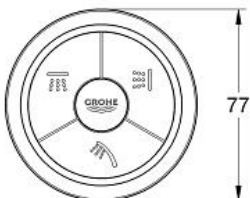

Remote control

MODEL # 48113000

Pure Freude
an Wasser

GROHE

Product Description:

Remote control

Standard Specification:

Color: