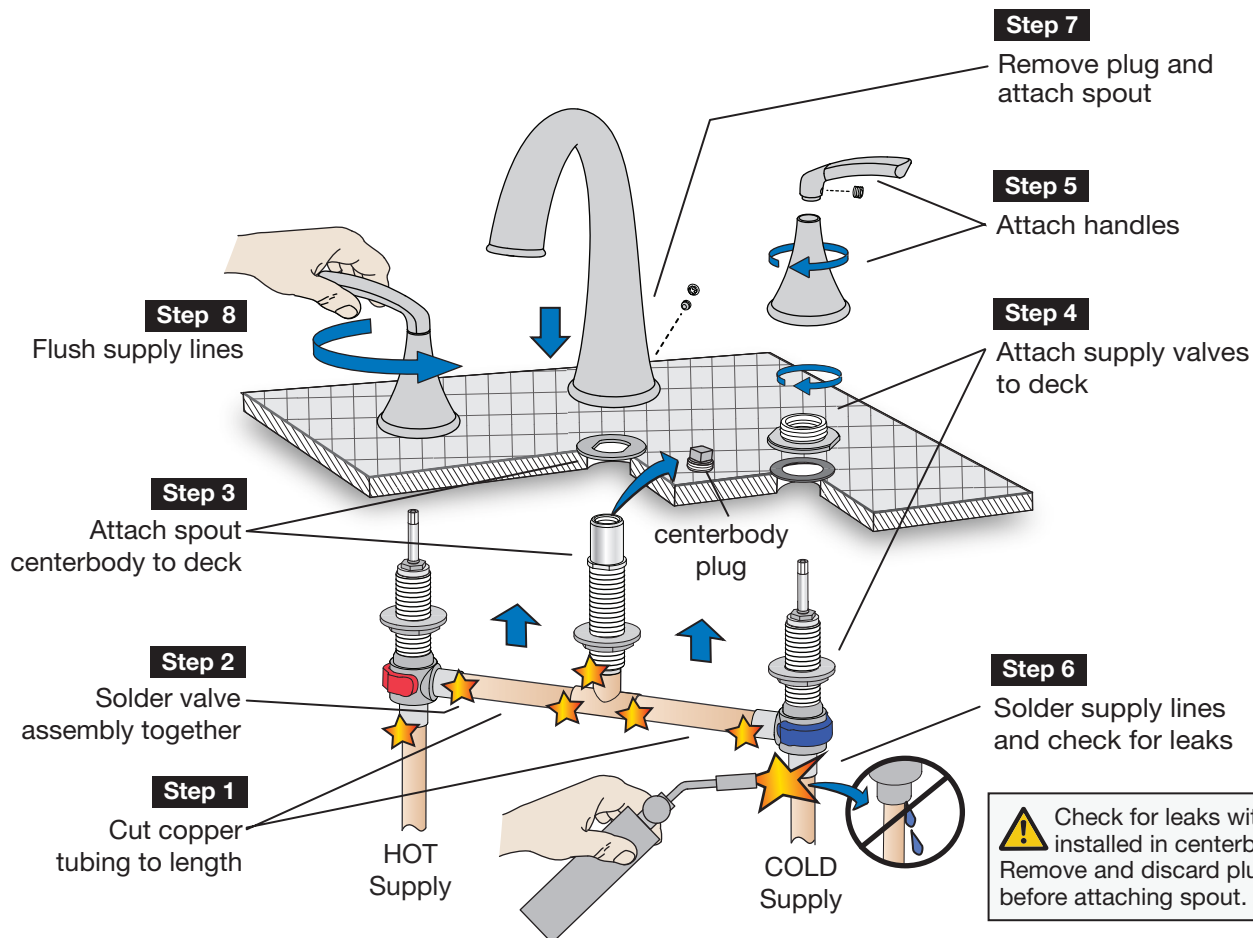

#### Tools & Materials

### Quick Install Guide Elm Roman Tub Faucet, SRT-5570

**WARNING:** This product can expose you to chemicals including lead, which is known to the state of California to cause cancer, birth defects, or other reproductive harm. For more information, go to [www.P65Warnings.ca.gov](http://www.P65Warnings.ca.gov).