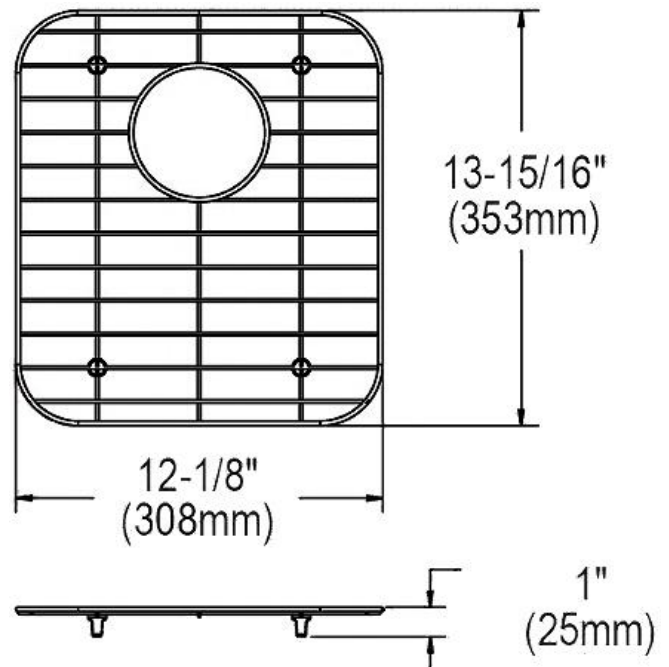

Material:	Stainless Steel
Finish:	Polished Stainless Steel
Dimensions:	12-1/8" x 13-15/16" x 1"
Fits Bowl Size(s):	14" x 15-3/4"

Special Note: For bowls with rear center drain opening.

AMERICAN PRIDE. A LIFETIME TRADITION.
Like your family, the Elkay family has values and traditions that endure. For almost a century, Elkay has been a family-owned and operated company, providing thousands of jobs that support our families and communities.

[Clean and Care Manual (PDF)](#)

[Clean and Care Manual (PDF)](#)

[Installation Instructions (PDF)](#)

[Warranty (PDF)](#)