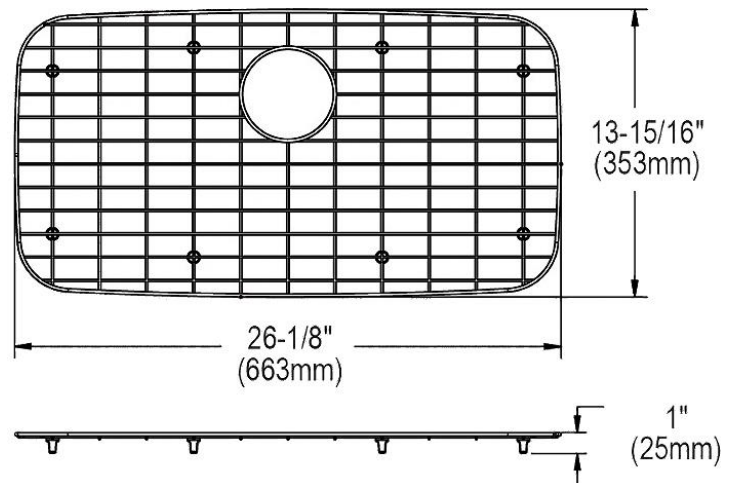

AMERICAN PRIDE. A LIFETIME TRADITION.

Like your family, the Elkay family has values and traditions that endure. For almost a century, Elkay has been a family-owned and operated company, providing thousands of jobs that support our families and communities.

[Clean and Care Manual (PDF)](#)

[Clean and Care Manual (PDF)](#)

[Installation Instructions (PDF)](#)

[Warranty (PDF)](#)