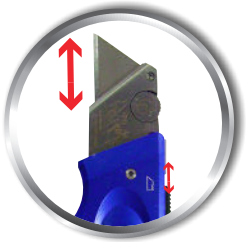

BLUE TURBO KNIFE

33-134

**MANUAL
RETRACTABLE**

Code: 33-134

Smooth anodized aluminum body with belt clip. The smooth slide operation blade extension or retraction makes this knife user-friendly and easy to use. With the quick change blade mechanism, the user is allowed to switch out dull blades and quickly get back to their projects. This versatile utility knife is ideal for precision cutting of the most flexible to the most resistant materials (paper, cardboard, plastic, leather). Suited for use in the modern workplace, DIY or in the construction industry.

33-134 Blue Turbo Knife

- Strong anodized aluminum body
- Quick dial blade release mechanism
- Smooth slide operation blade extension or retraction
- Blade slide locks in open and closed position
- Single hand operation
- Includes 5 replacement blades