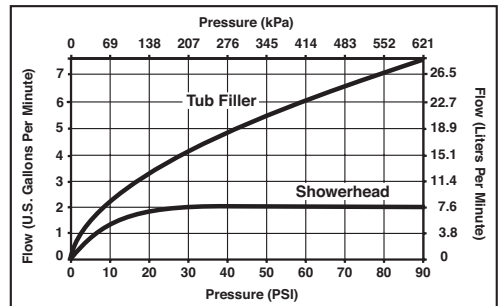

TUB AND SHOWER FAUCET TRIM

- Traditional Temp₂O™ Tub/Shower and Valve only
- Temperature display changes color as temperature changes
- Easy-turn 3-spray adjustable showerhead
- Touch-Clean® Nozzles
- Uses 3 AAA batteries (Included)
- Option for °F / °C
- Low battery indicator on LED screen

STANDARD SPECIFICATIONS:

- Monitor® 14 Series pressure balanced bath mixing valve trim.
- Maintains a balanced pressure of hot and cold water even when a valve is turned on or off elsewhere in the system.
- For use with MultiChoice® Universal rough valve body. (R10000 Series).
- Back-to-back installation capability.
- Solid brass forged body.
- Temperature only controlled with handle.
- Field adjustable to limit handle rotation into hot water zone.
- 120° maximum handle rotation.

WARRANTY

- Lifetime limited warranty on parts (other than electronic parts and batteries) and finishes; or, for commercial users, for 5 years from the date of purchase.
- 5 year limited warranty on electronic parts (other than batteries); or for commercial users, for 1 year from the date of purchase. No warranty is provided on batteries.

COMPLIES WITH

- ASME A112.18.1 / CSA B125.1
- Indicates compliance to ICC/ANSI A117.1 - Valve control only
- EPA WaterSense®

55 E. 111th Street, Indianapolis, Indiana 46280
350 South Edgeware Road, St. Thomas, Ontario Canada N5P 4L1
© 2015 Masco Corporation of Indiana