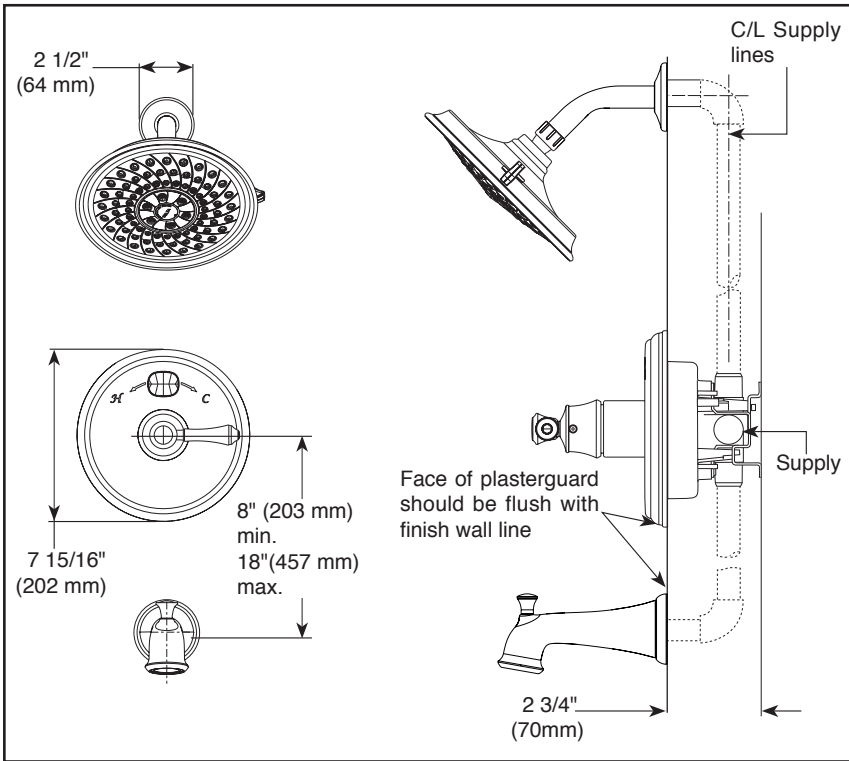

STANDARD SPECIFICATIONS:

- Monitor® 14 Series pressure balanced bath mixing valve trim.
- Maintains a balanced pressure of hot and cold water even when a valve is turned on or off elsewhere in the system.
- For use with MultiChoice® Universal rough valve body. (R10000 Series).
- Back-to-back installation capability.
- Solid brass forged body.
- Temperature only controlled with handle.
- Field adjustable to limit handle rotation into hot water zone.
- 120° maximum handle rotation.

COMPLIES WITH

- ASME A112.18.1 / CSA B125.1
- Indicates compliance to ICC/ANSI A117.1 - Valve control only
- EPA WaterSense®

55 E. 111th Street, Indianapolis, Indiana 46280
 350 South Edgeware Road, St. Thomas, Ontario Canada N5P 4L1
 © 2015 Masco Corporation of Indiana

Submitted Model No.: _____
 Specific Features: _____

52687 ▲ (Showerhead)

- H₂Okinetic™ Spray
- Full Body Spray
- Pause

RP52153 ▲ (Pull-Up Diverter)

▲ Designate proper finish suffix

Delta reserves the right (1) to make changes in specifications and materials, and (2) to change or discontinue models, both without notice or obligation. Dimensions are for reference only. See current full-line price book or www.deltafaucet.com for finish options and product availability.