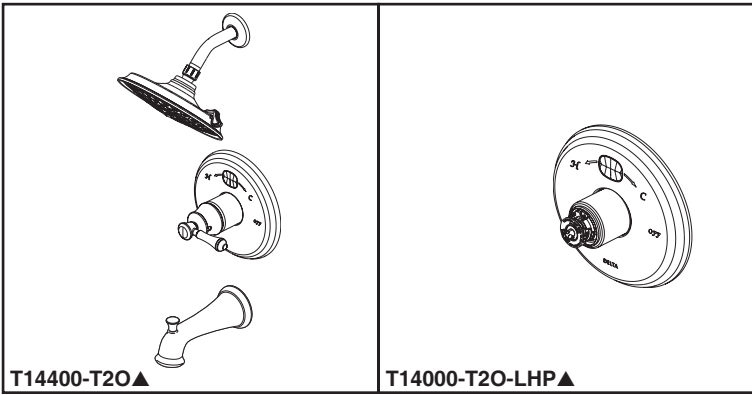

STANDARD SPECIFICATIONS:

- Monitor® 14 Series pressure balanced bath mixing valve trim.
- Maintains a balanced pressure of hot and cold water even when a valve is turned on or off elsewhere in the system.
- For use with MultiChoice® Universal rough valve body. (R10000 Series).
- Back-to-back installation capability.
- Solid brass forged body.
- Temperature only controlled with handle.
- Field adjustable to limit handle rotation into hot water zone.
- 120° maximum handle rotation.

Submitted Model No.: _____
 Specific Features: _____

52687 ▲ (Showerhead)

- H₂Okinetic™ Spray
- Full Body Spray
- Pause

RP52153 ▲ (Pull-Up Diverter)

▲ Designate proper finish suffix

Delta reserves the right (1) to make changes in specifications and materials, and (2) to change or discontinue models, both without notice or obligation. Dimensions are for reference only. See current full-line price book or www.deltafaucet.com for finish options and product availability.