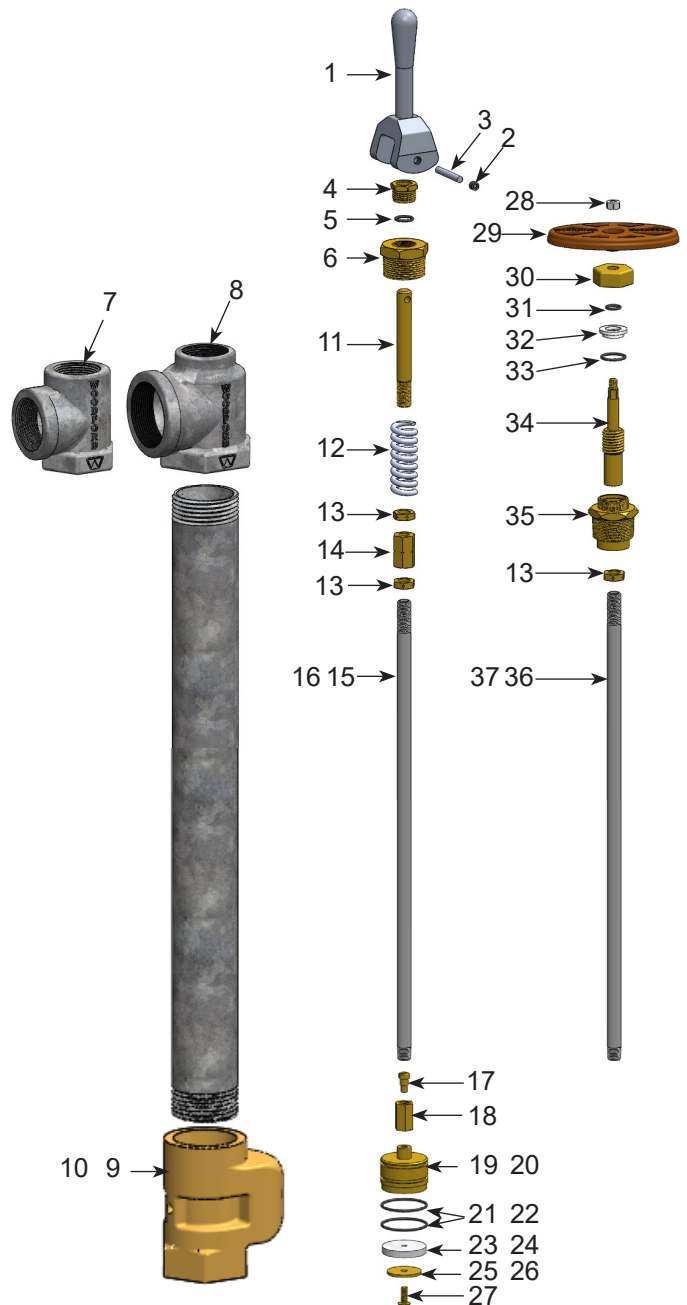

**MODEL U150 & U200 PARTS LIST**

ITEM	PART#	DESCRIPTION
1	41025	MANUAL CLOSE HANDLE
2	41201	SET SCREW
3	41202	HANDLE PIN
4	41029	PACKING NUT
5	41014	O-RING
6	41067	BONNET NUT
7	41236	1 1/2" NPT U150 HEAD
8	41235	2" NPT U200 HEAD
9	41086	1 1/2" VALVE BODY (U150)
10	41097	2" VALVE BODY (U200)
11	41632	STEM
12	41102	SPRING
13	41624	1/2" NPSM LOCKNUT
14	41631	COUPLING
15	U150 OPERATING ROD (MANUAL CLOSE HANDLE)	
	42127	1 FT. BURY (37 9/16" LONG)
	42113	2 FT. BURY (49 9/16" LONG)
	42114	3 FT. BURY (61 9/16" LONG)
	42115	4 FT. BURY (73 9/16" LONG)
	42116	5 FT. BURY (85 9/16" LONG)
	42117	6 FT. BURY (97 9/16" LONG)
	42118	7 FT. BURY (109 9/16" LONG)
16	U200 OPERATING ROD (MANUAL CLOSE HANDLE)	
	42177	1 FT. BURY (37 13/16" LONG)
	42178	2 FT. BURY (49 13/16" LONG)
	42179	3 FT. BURY (61 13/16" LONG)
	42180	4 FT. BURY (73 13/16" LONG)
	42181	5 FT. BURY (85 13/16" LONG)
	42182	6 FT. BURY (97 13/16" LONG)
	42183	7 FT. BURY (109 13/16" LONG)
17	41013	SWIVEL SCREW
18	41012	SWIVEL COUPLING
19	41078	PLUNGER (U150)
20	41089	PLUNGER (U200)
21	41079	O-RING (2-REQ'D) (U150)
22	41090	O-RING (2-REQ'D) (U200)
23	41080	RUBBER SEAT WASHER (U150)
24	41091	RUBBER SEAT WASHER (U200)
25	41081	BRASS WASHER (U150)
26	41092	BRASS WASHER (U200)
27	41059	SCREW
28	10206	5/16" NUT
29	10633	OVAL WHEEL HANDLE
30	41005	BONNET NUT
31	41215	O-RING
32	41007	PACKING GLAND
33	41056	O-RING
34	41145	STEM SCREW
35	41061	STUFFING BOX
36	U150 OPERATING ROD (WHEEL HANDLE)	
	42163	1 FT. BURY (39 7/16" LONG)
	42164	2 FT. BURY (51 7/16" LONG)
	42165	3 FT. BURY (63 7/16" LONG)
	42166	4 FT. BURY (75 7/16" LONG)
	42167	5 FT. BURY (87 7/16" LONG)
	42168	6 FT. BURY (99 7/16" LONG)
	42169	7 FT. BURY (111 7/16" LONG)
37	U200 OPERATING ROD (WHEEL HANDLE)	
	42170	1 FT. BURY (40 3/16" LONG)
	42171	2 FT. BURY (52 3/16" LONG)
	42172	3 FT. BURY (64 3/16" LONG)
	42173	4 FT. BURY (76 3/16" LONG)
	42174	5 FT. BURY (88 3/16" LONG)
	42175	6 FT. BURY (100 3/16" LONG)
	42176	7 FT. BURY (112 3/16" LONG)