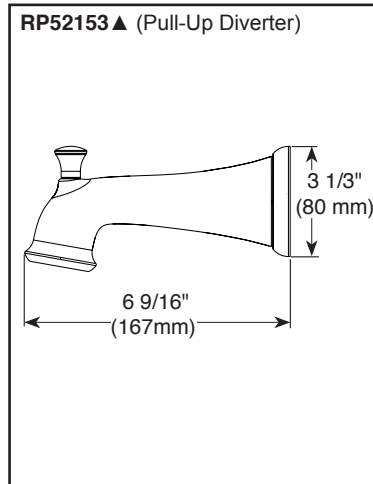

▲ Designate proper finish suffix

Delta reserves the right (1) to make changes in specifications and materials, and (2) to change or discontinue models, both without notice or obligation. Dimensions are for reference only. See current full-line price book or www.deltafaucet.com for finish options and product availability.

Delta Faucet Company

55 E. 111th Street, Indianapolis, IN 46280
350 South Edgeware Road, St. Thomas, ON N5P 4L1
© 2019 Delta Faucet Company