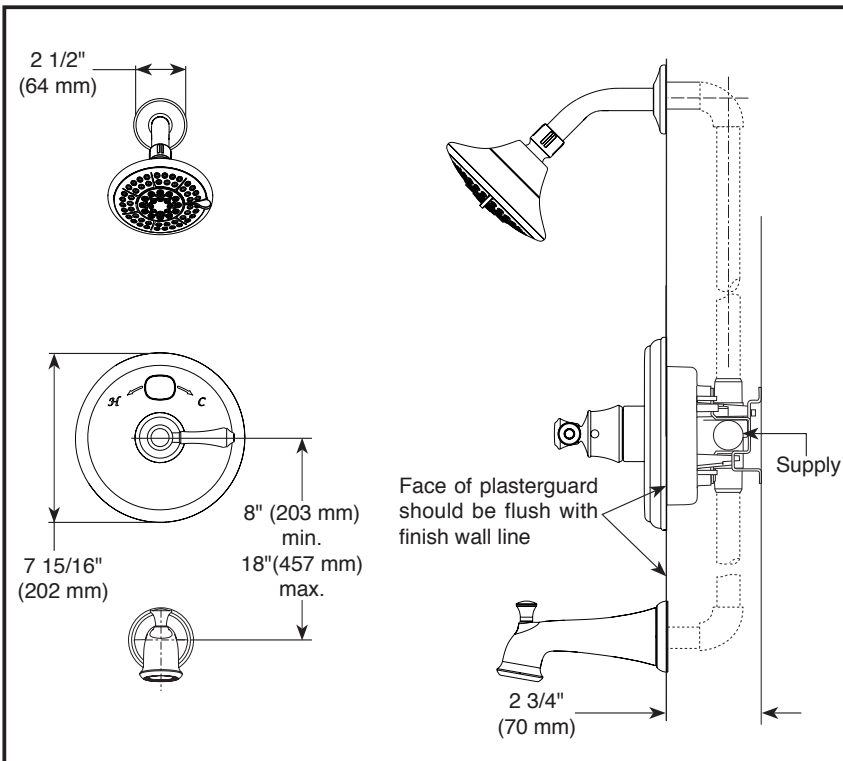

▲ Designate proper finish suffix

Delta reserves the right (1) to make changes in specifications and materials, and (2) to change or discontinue models, both without notice or obligation. Dimensions are for reference only. See current full-line price book or www.deltafaucet.com for finish options and product availability.

Delta Faucet Company

55 E. 111th Street, Indianapolis, IN 46280
350 South Edgeware Road, St. Thomas, ON N5P 4L1
© 2019 Delta Faucet Company