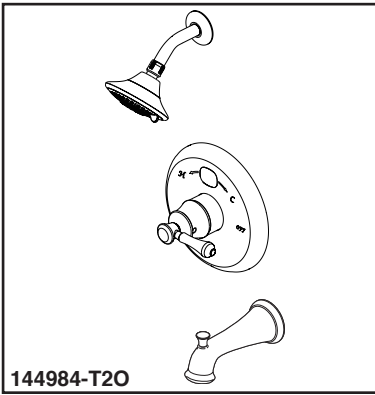

see what Delta can do™

TUB AND SHOWER FAUCET

■ Tub and Shower

FEATURES:

- Monitor® 14 Series pressure balance bath mixing valve
- Temp₂O™ Tub/Shower
- Touch-Clean® nozzles

STANDARD SPECIFICATIONS:

- Maximum 2.0 gpm @ 80 psi, 7.6 L/min @ 550 kPa
- Maintains a balanced pressure of hot and cold water even when a valve is turned on or off elsewhere in the system
- For use with MultiChoice® Universal rough valve body. (R10000 Series)
- Back-to-back installation capability
- Solid brass forged body
- Temperature only controlled with handle
- Field adjustable to limit handle rotation into hot water zone
- 120° maximum handle rotation
- Temperature display changes color as temperature increases
- Easy-turn 5-spray adjustable shower head
- Uses 3 AAA batteries (included)
- Low battery indicator on LED screen

WARRANTY

- Parts and Finish - Lifetime limited warranty; or for commercial purchasers, 10 years for multi-family residential (apartments and condominiums) and 5 years for all other commercial uses, in each case from the date of purchase.
- Electronic Parts and Batteries (if applicable) - 5 years from the date of purchase; or for commercial purchasers, 1 year from the date of purchase. No warranty is provided on batteries.

COMPLIES WITH

- ASME A112.18.1 / CSA B125.1
- Indicates compliance to ICC/ANSI A117.1 - Valve control only
- EPA WaterSense®

144984-T20

Submitted Model No.: _____

Specific Features: _____