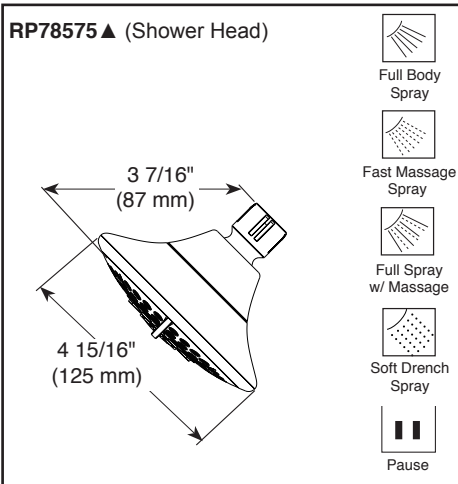

▲ Designate proper finish suffix

Delta reserves the right (1) to make changes in specifications and materials, and (2) to change or discontinue models, both without notice or obligation. Dimensions are for reference only. See current full-line price book or www.deltafaucet.com for finish options and product availability.

Delta Faucet Company

55 E. 111th Street, Indianapolis, IN 46280
350 South Edgeware Road, St. Thomas, ON N5P 4L1
© 2019 Delta Faucet Company