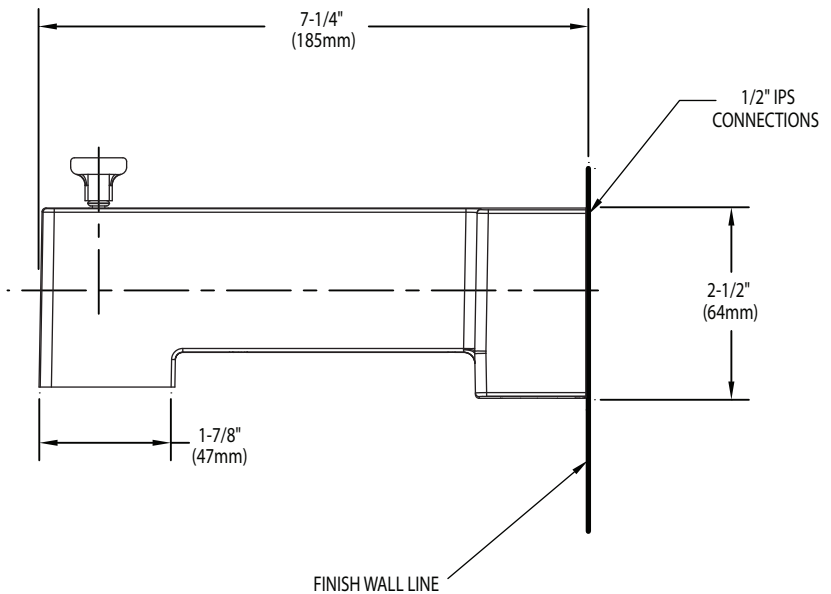

### DESCRIPTION

- Metal construction with various finishes identified by suffix
- Designed to be installed on a 1/2" IPS connection

## 90 DEGREE™ Diverter Tub Spout 1/2" IPS

Models: S3894 series