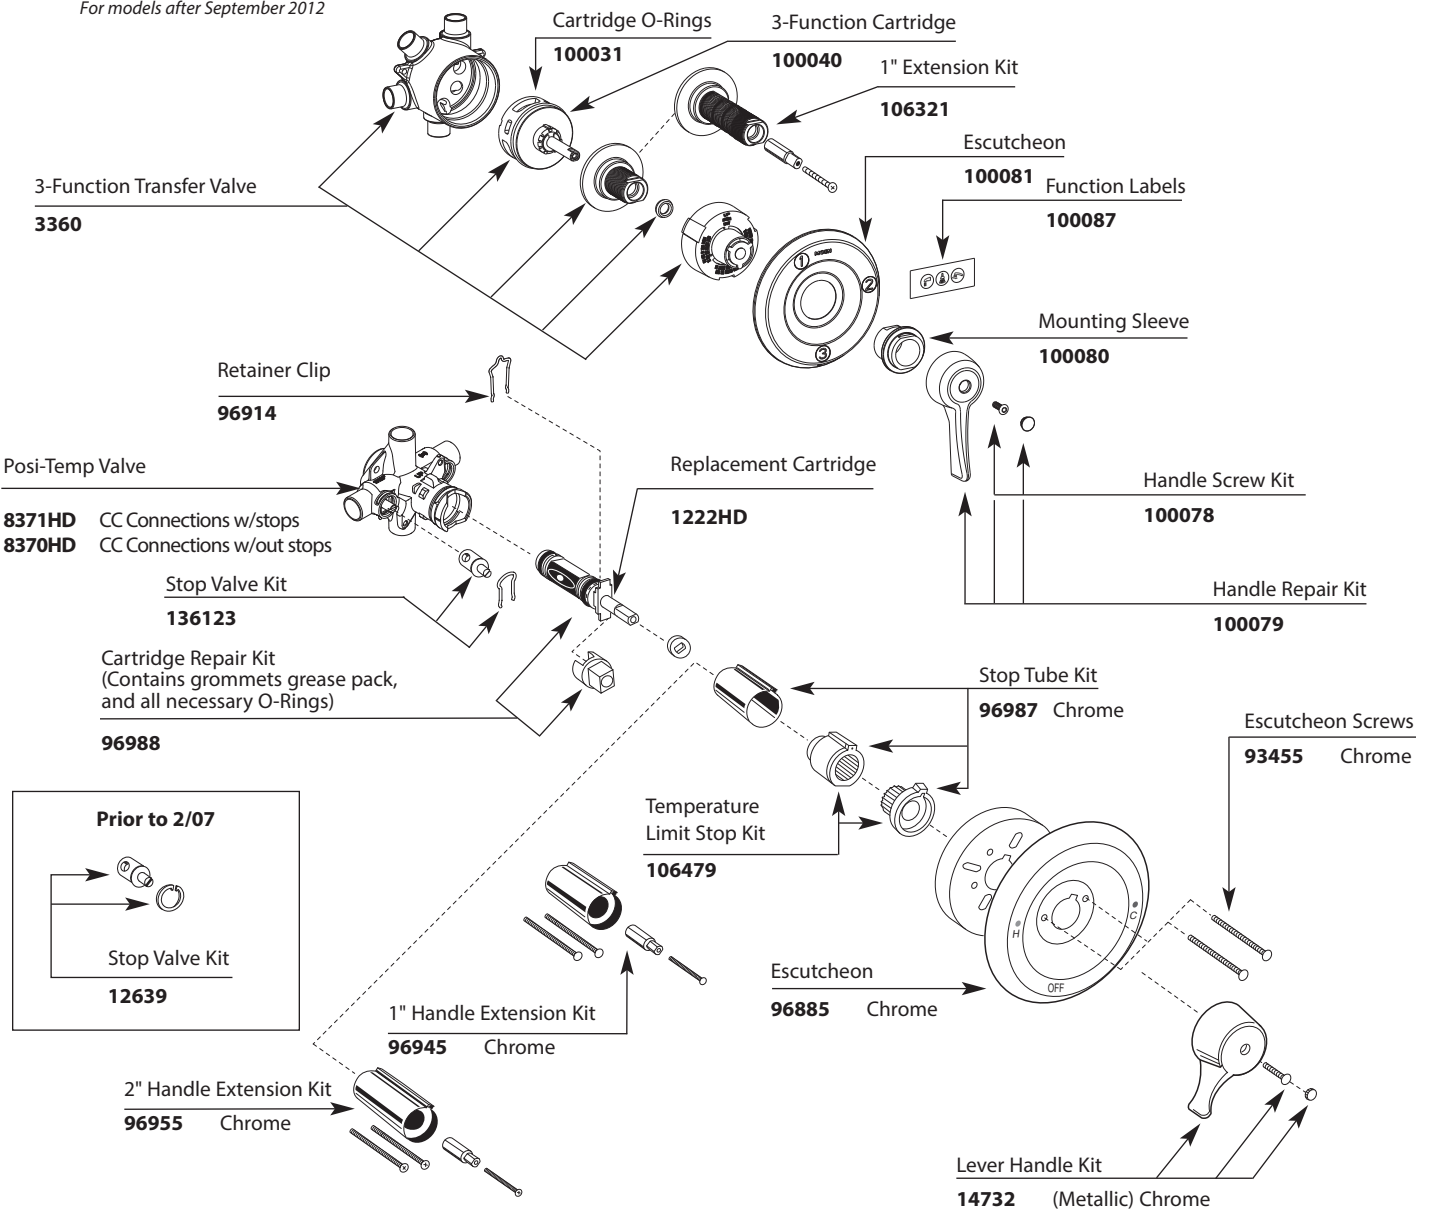

Slidebar & Clamp

101629	Chrome
101629CBN	Classic Brushed Nickel

■ Order by Part Number

Three-Function Commercial Tub/Shower System

MODEL	Handshower	Tub Filler	Showerhead	Vacuum Breaker	Drop Ell	Slide Bar	Wall Bracket
8360 3 Function Transfer Valve							
8341 Posi-Temp & 3 Function Transfer Valve	x	x		x	x	x	
8342 Posi-Temp & 3 Function Transfer Valve	x		x	x	x	x	
8343 Posi-Temp & 3 Function Transfer Valve	x	x	x	x	x	x	
8348 Posi-Temp	x			x	x		x
8346 Posi-Temp	x			x	x	x	
52710 Less Valves	x			x	x	x	
52710BN Less Valves	x			x	x	x	

For models after September 2012

■ Order by Part Number

* **Parts Chart**

Shower Head, Arm, Flange
12894

Vacuum Breaker (*Obsolete*)
52703

Drop ell
A725

Tub Spout
3804

Clamp
100686