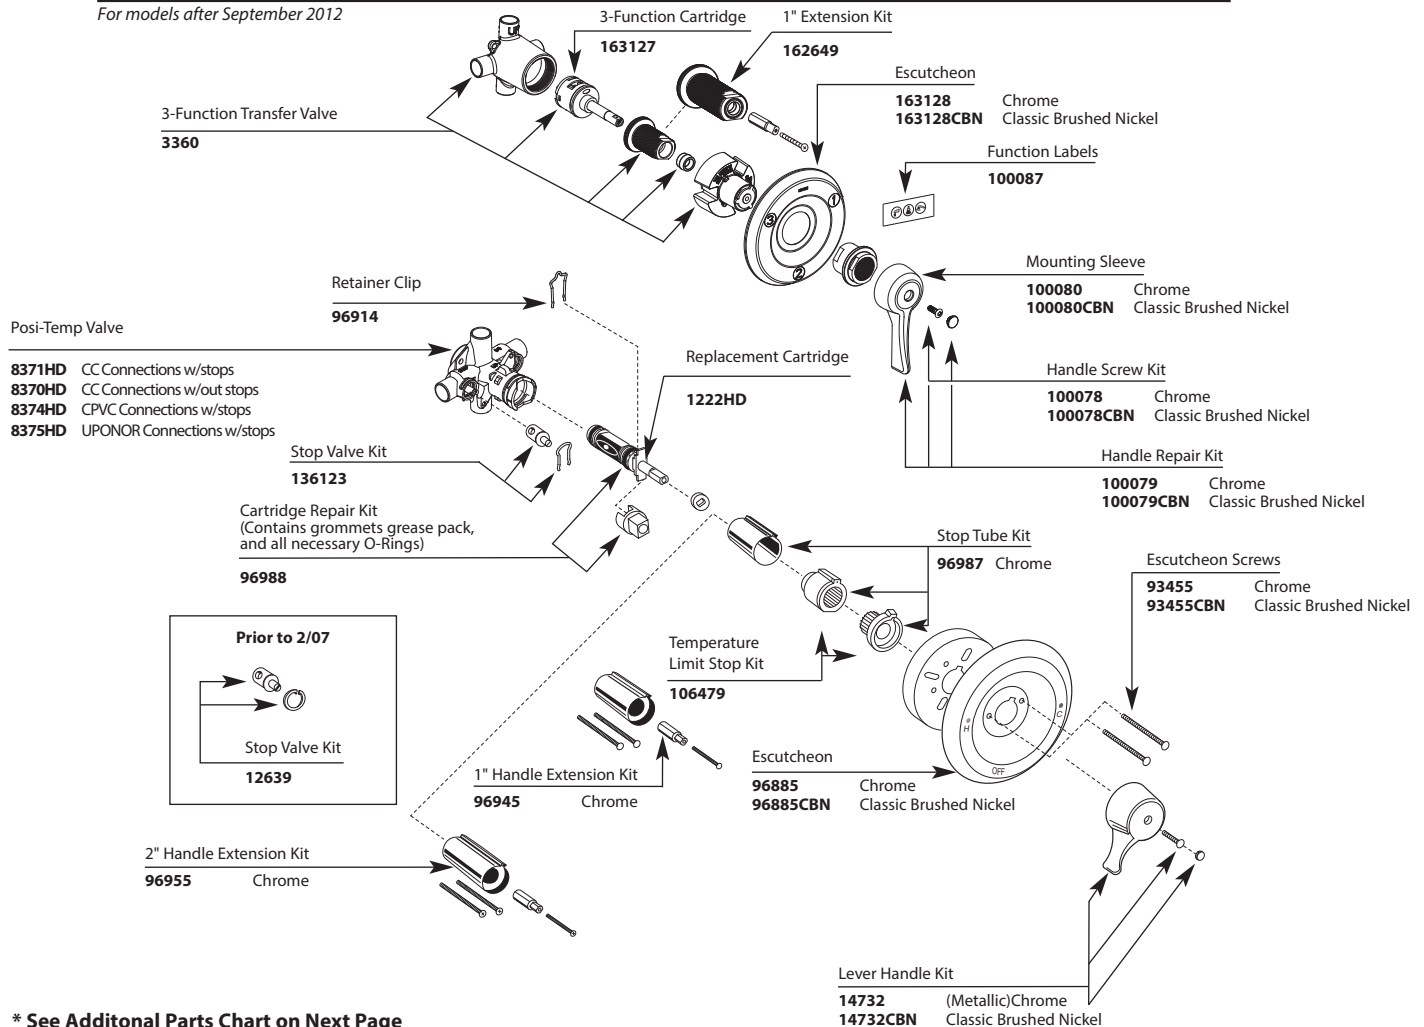

■ Order by Part Number *There is more than 1 version of this model.
Page down to identify the version you have.*

COMMERCIAL TUB/SHOWER SYSTEMS							
MODEL	3-FUNCTION TRANSFER VALVE	HANDSHOWER	TUB SPOUT	SHOWERHEAD	DROP ELL	SLIDE BAR	WALL BRACKET
8360 Three-Function Transfer Valve	X						
8370 Posi-Temp® Valve Control							
8375 Posi-Temp® Shower				X			
8389 Posi-Temp® Tub/Shower			X	X			
8341 Posi-Temp® Tub/Shower System	X	X	X		X	X	
8342 Posi-Temp® Shower System	X	X		X	X	X	
8343 Posi-Temp® Tub/Shower System	X	X	X	X	X	X	
8346 Posi-Temp® Hand Shower System		X			X	X	
8348 Posi-Temp® Hand Shower System		X			X		X
52710 Hand Shower System without Valve		X			X	X	
52715 Hand Shower System without Valve		X			X	X	
52740EP17 Three-Function Hand Shower System without Valve		X			X	X	
Models beginning in T are trim kits and do not include valve(s).							
Models ending in CBN are identical to base but have a Classic Brushed Nickel finish.							

For models after September 2012

* See Additional Parts Chart on Next Page

■ Order by Part Number

*There is more than 1 version of this model.
Page down to identify the version you have.*

Shower Head

- 5263** 2.5 gpm, Chrome
- 5263CBN** 2.5 gpm, Classic Brushed Nickel
- 5263EP17** 1.75 gpm, Chrome
- 5263EP17CBN** 1.75 gpm, Classic Brushed Nickel
- 5263EP15** 1.5 gpm, Chrome
- 5263EP15CBN** 1.5 gpm, Classic Brushed Nickel

For models after September 2012

■ Order by Part Number

* **Parts Chart**

Shower Head, Arm, Flange
12894

Vacuum Breaker (*Obsolete*)
52703

Drop ell
A725

Tub Spout
3804

Clamp
100686