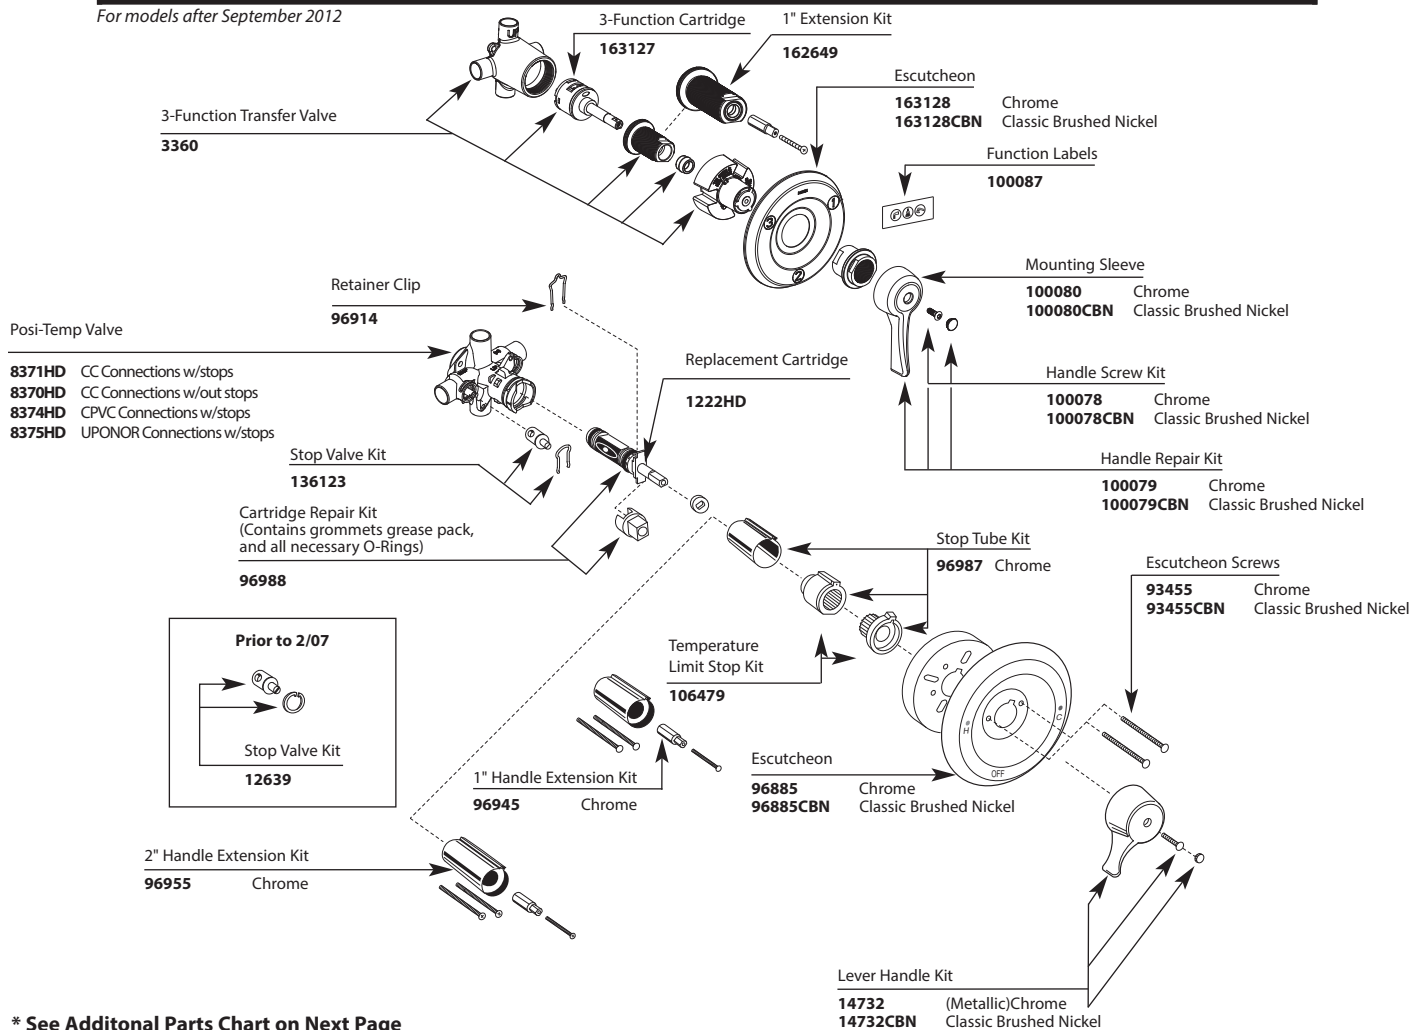

■ **Order by Part Number** *There is more than 1 version of this model.*
Page down to identify the version you have.

COMMERCIAL TUB/SHOWER SYSTEMS								
MODEL	3-FUNCTION TRANSFER VALVE	HANSHOWER	TUB SPOUT	SHOWERHEAD	VACUUM BREAKER	DROP ELL	SLIDE BAR	WALL BRACKET
8360 Three-Function Transfer Valve	X							
8370 Posi-Temp® Valve Control								
8375 Posi-Temp® Shower				X				
8389 Posi-Temp® Tub/Shower			X	X				
8341 Posi-Temp® Tub/Shower System	X	X	X		X	X	X	
8342 Posi-Temp® Shower System	X	X		X	X	X	X	
8343 Posi-Temp® Tub/Shower System	X	X	X	X	X	X	X	
8346 Posi-Temp® Hand Shower System		X			X	X	X	
8348 Posi-Temp® Hand Shower System		X			X	X		X
52710 Hand Shower System without Valve		X			X	X	X	
52715 Hand Shower System without Valve		X			X	X	X	
52740EP17 Three-Function Hand Shower System without Valve		X			X	X	X	

Models beginning in T are trim kits and do not include valve(s).
Models ending in CBN are identical to base but have a Classic Brushed Nickel finish.

For models after September 2012

* See Additional Parts Chart on Next Page