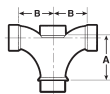

ABS DOUBLE FIXTURE FITTINGS

PART NUMBER	SIZE	CTN. QTY.	A	B	C	D	E
-------------	------	-----------	---	---	---	---	---

DOUBLE FIXTURE FITTING

H x H x H x H

104153	2	20	4-5/8	4-1/4	3-1/2	3/8	-
104155	3	10	6-3/4	6-1/4	4-15/16	1/2	-
104149	2 x 1-1/2 x 1-1/2 x 1-1/2	20	3-1/2	3-1/8	2-7/8	3/8	-
104152-3†	2 x 1-1/2 x 1-1/2 x 2	20	4-5/8	4-1/4	3-1/2	3/8	-
104152	2 x 1-1/2 x 2 x 2	20	4-5/8	4-1/4	3-1/2	3/8	-
104154	3 x 2 x 3 x 3	10	6-3/4	6-1/4	4-15/16	1/2	-
104151†	2 x 2 x 1-1/2 x 1-1/2	10	4-5/8	4-3/8	3-1/2	2/8	-

† Fitting uses bushing.

DOUBLE FIXTURE FITTING, Street

SPG x H x H x H

105355	3	10	8-1/4	7-3/4	-	-	-
105357	3 x 2 x 3 x 3	10	6-27/32	6-3/8	-	-	-

ABS DRUM TRAPS

DRUM TRAP

H x H

103243A	3 x 6 x 1-1/2	10	4-1/2	2-15/32	7	-	-
---------	---------------	----	-------	---------	---	---	---