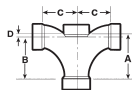

ABS DOUBLE FIXTURE FITTINGS

PART NUMBER	SIZE	CTN. QTY.	A	B	C	D	E
-------------	------	-----------	---	---	---	---	---

DOUBLE FIXTURE FITTING

H x H x H x H

104153	2	20	4-5/8	4-1/4	3-1/2	3/8	-
104155	3	10	6-3/4	6-1/4	4-15/16	1/2	-
104149	2 x 1-1/2 x 1-1/2 x 1-1/2	20	3-1/2	3-1/8	2-7/8	3/8	-
104152-3†	2 x 1-1/2 x 1-1/2 x 2	20	4-5/8	4-1/4	3-1/2	3/8	-
104152	2 x 1-1/2 x 2 x 2	20	4-5/8	4-1/4	3-1/2	3/8	-
104154	3 x 2 x 3 x 3	10	6-3/4	6-1/4	4-15/16	1/2	-
104151†	2 x 2 x 1-1/2 x 1-1/2	10	4-5/8	4-3/8	3-1/2	2/8	-

† Fitting uses bushing.

DOUBLE FIXTURE FITTING, Street

SPG x H x H x H

105355	3	10	8-1/4	7-3/4	-	-	-
105357	3 x 2 x 3 x 3	10	6-27/32	6-3/8	-	-	-

ABS DRUM TRAPS

DRUM TRAP

H x H

103243A	3 x 6 x 1-1/2	10	4-1/2	2-15/32	7	-	-
---------	---------------	----	-------	---------	---	---	---