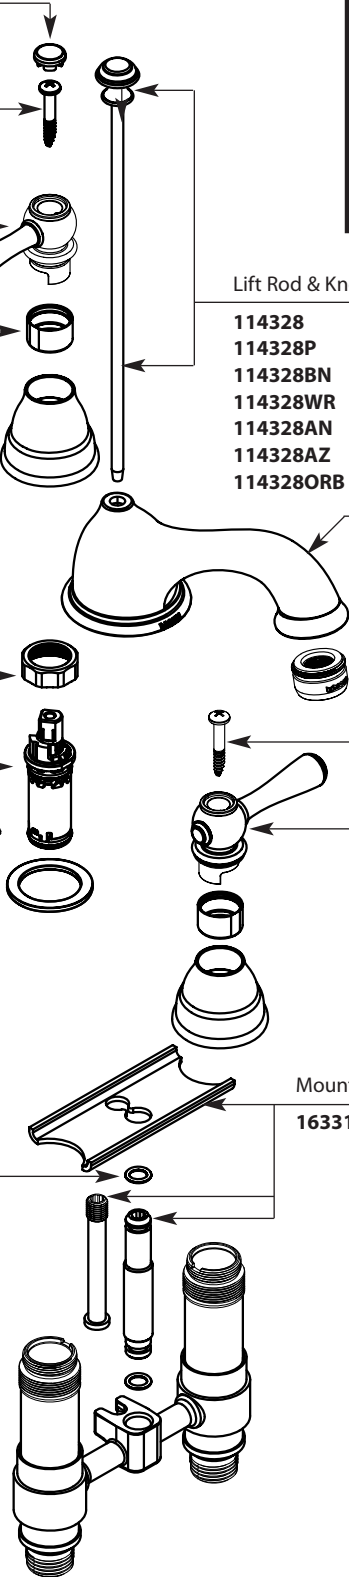

Mounting Hardware
16331

O-Ring
103460

KINGSLEY™ Two-Handle Lavatory Faucet Trim		
MODEL	HANDLE	FINISH
T6103	Lever	Chrome
T6103CP	Lever	Chrome/Pol. Brass
T6103BN	Lever	Brushed Nickel
T6103WR	Lever	Wrought Iron
T6103AN	Lever	Antique Nickel
T6103AZ	Lever	Antique Bronze
T6103ORB	Lever	Oil Rubbed Bronze
Discontinued Skus		
T6103P	Lever	Polished Brass

Lift Rod & Knob Kit

- 114328 Chrome
- 114328P Pol. Brass
- 114328BN Brushed Nickel
- 114328WR Wrought Iron
- 114328AN Antique Nickel
- 114328AZ Antique Bronze
- 114328ORB Oil Rubbed Bronze

Spout Kit

- 114330 Chrome
- 114330P Pol. Brass
- 114330BN Brushed Nickel
- 114330WR Wrought Iron
- 114330AN Antique Nickel
- 114330AZ Antique Bronze
- 114330ORB Oil Rubbed Bronze

Aerator

- 3919 Chrome
- 3919P Pol. Brass
- 3919BN Brushed Nickel
- 3919WR Wrought Iron
- 3919AN Antique Nickel
- 3919AZ Antique Bronze
- 3919ORB Oil Rubbed Bronze

Cold Handle Kit

- 116954 Chrome
- 116954CP Chrome/Pol. Brass
- 116954P Polished Brass
- 116954BN Brushed Nickel
- 116954WR Wrought Iron
- 116954AN Antique Nickel
- 116954AZ Antique Bronze
- 116954ORB Oil Rubbed Bronze

Pop-Up Plug & O-Ring

- 103459 Chrome
- 103459P Polished Brass
- 103459BN Brushed Nickel
- 103459WR Wrought Iron
- 103459AN Antique Nickel
- 103459AZ Antique Bronze
- 103459ORB Oil Rubbed Bronze

Drain Seat

- 103458 Chrome
- 103458P Polished Brass
- 103458BN Brushed Nickel
- 103458WR Wrought Iron
- 103458AN Antique Nickel
- 103458AZ Antique Bronze
- 103458ORB Oil Rubbed Bronze

TO ORDER PARTS CALL: 1-800-BUY-MOEN

www.moen.com