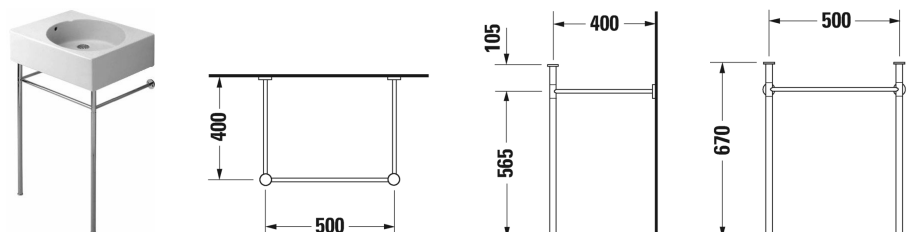

Scola Metal console # 0030591000

Metal console	Dimension	Weight	Order number
for washbasin # 068460 and 068560			
Colors			
10 Chrome			
Variant			
chrome		2.700 kilogram	0030591000
Suitable products			
Washbasin with overflow, with tap platform, underneath glazed, bowl on left side, 615 x 460 mm	615 x 460 mm		068460
Washbasin with overflow, with tap platform, underneath glazed, bowl on right side, 615 x 460 mm	615 x 460 mm		068560

All drawings contain the necessary measurements which are subject to standard tolerances. They are stated in mm and are non-binding. Exact measurements, in particular for customised installation scenarios, can only be taken from the finished ceramic piece.