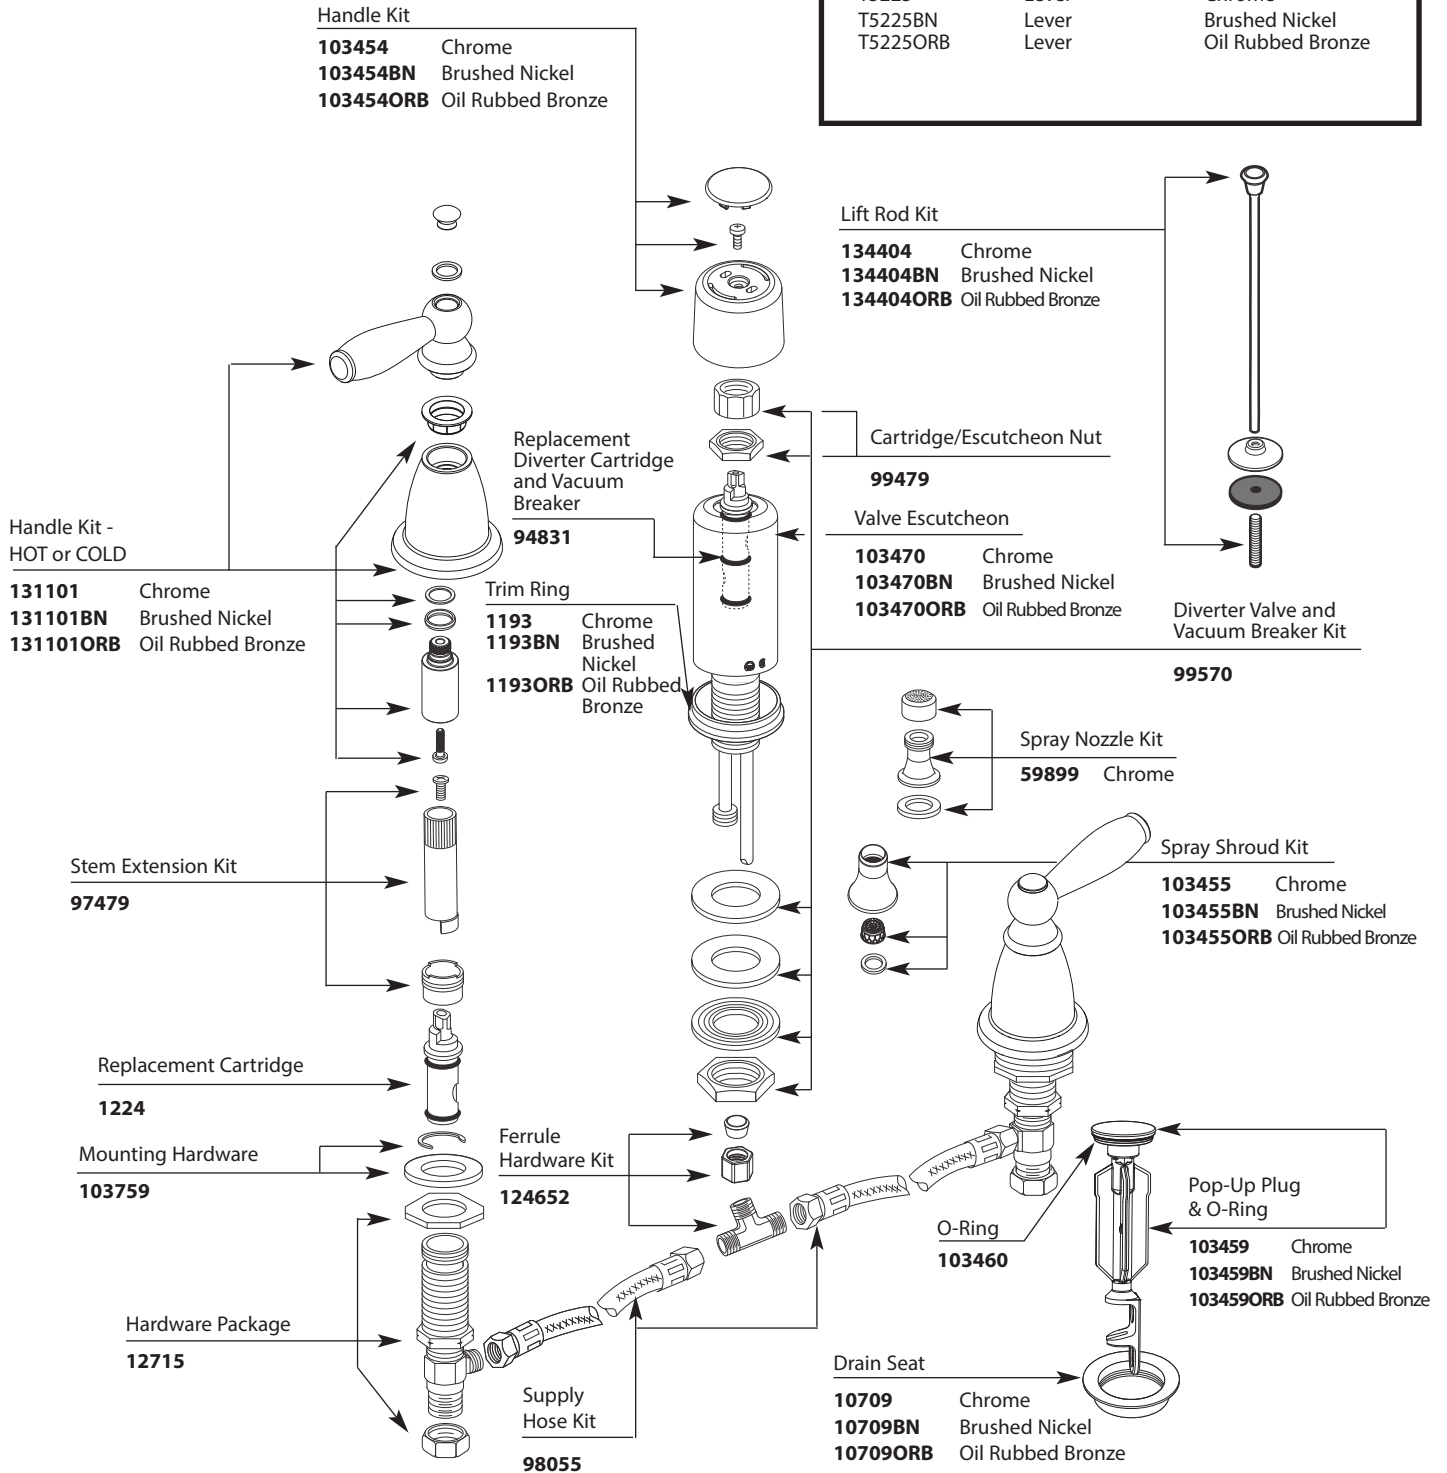

### Pop-Up Plug & Seat

**10709** Chrome  
**10709BN** Brushed Nickel  
**10709ORB** Oil Rubbed Bronze

Buy it for looks. Buy it for life.®

# Illustrated Parts

■ Order by Part Number

BRANTFORD™ Two-Handle Bidet		
MODEL	HANDLE	FINISH
T5225	Lever	Chrome
T5225BN	Lever	Brushed Nickel
T5225ORB	Lever	Oil Rubbed Bronze

TO ORDER PARTS CALL: 1-800-BUY-MOEN