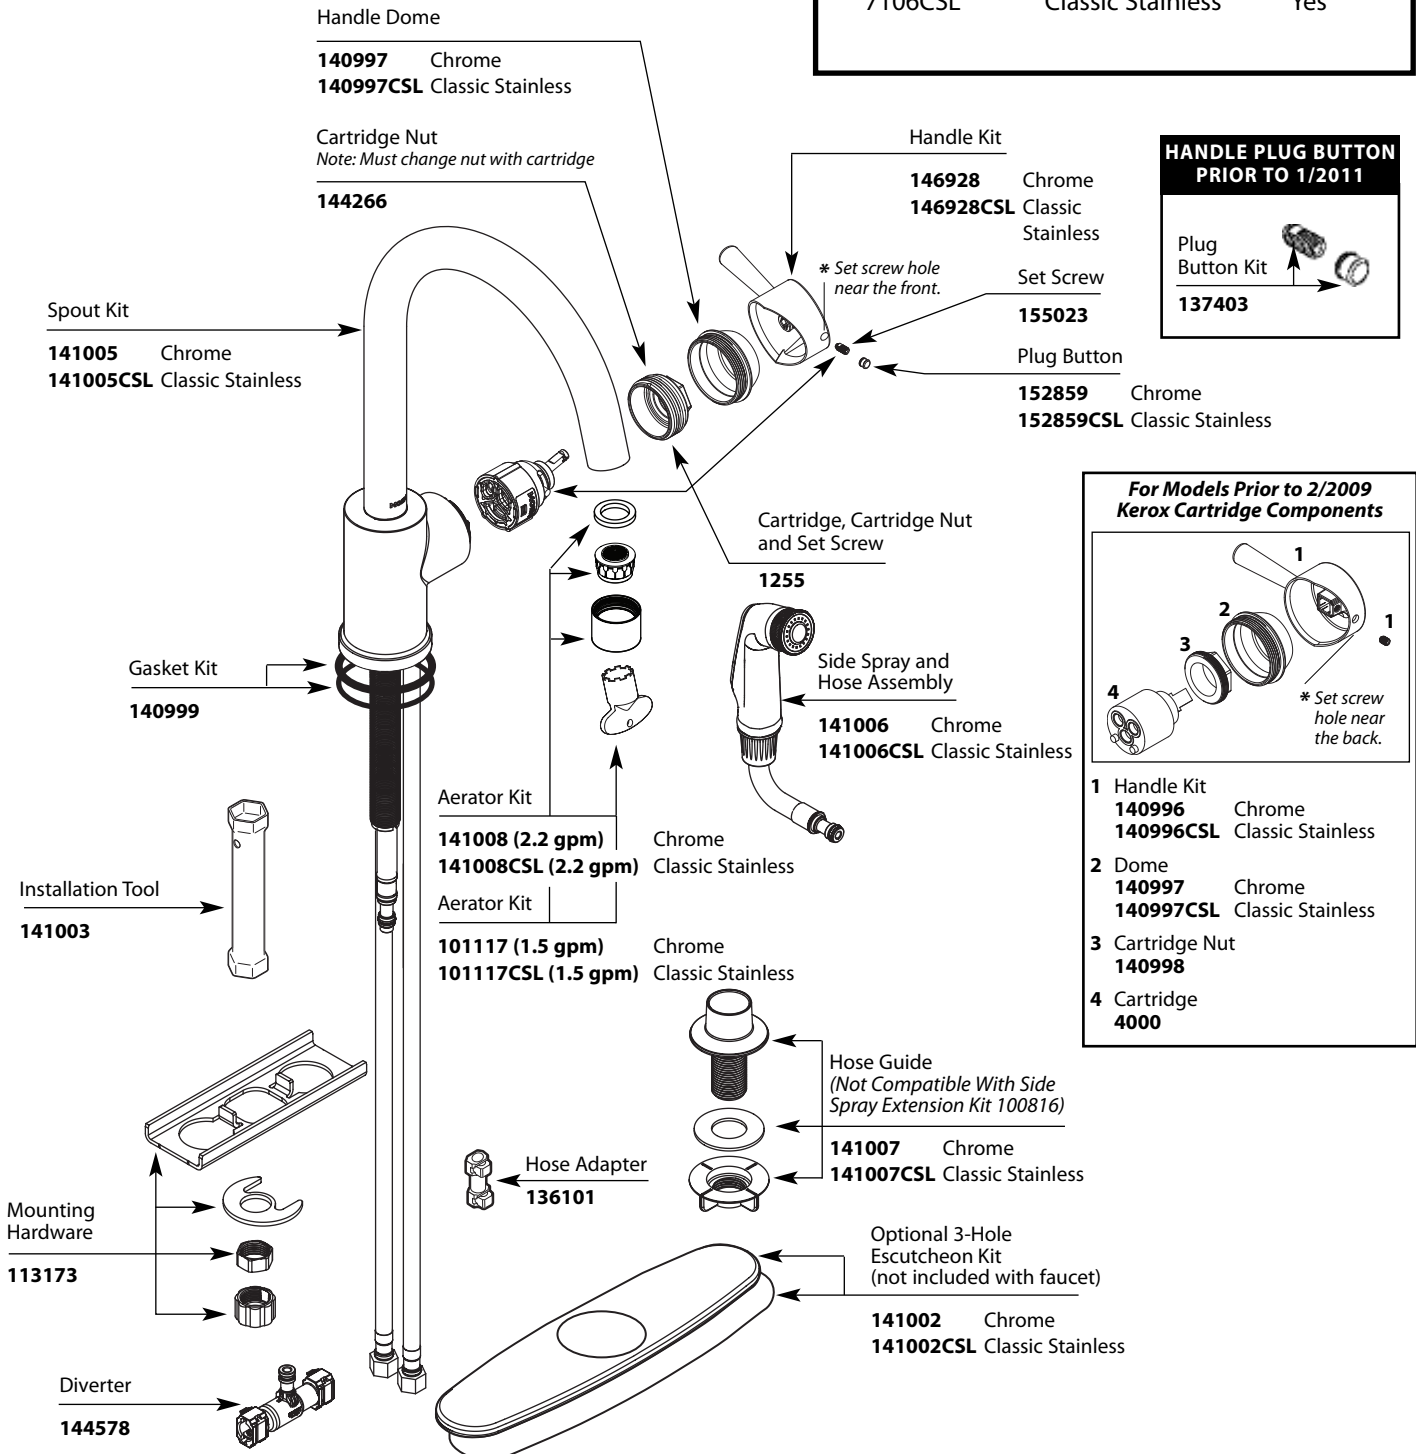

Buy it for looks. Buy it for life.®

Illustrated Parts

■ Order by Part Number

There is more than 1 version of this model.
Page down to identify the version you have.

This page is for models **after 02/2009**

LEVEL™ Single-Handle Kitchen Faucet		
MODELS	FINISH	w/SPRAY
7100	Chrome	No
7100CSL	Classic Stainless	No
7106	Chrome	Yes
7106CSL	Classic Stainless	Yes

HANDLE PLUG BUTTON PRIOR TO 1/2011

Plug Button Kit
137403

For Models Prior to 2/2009 Kerox Cartridge Components

1 Handle Kit
140996 Chrome
140996CSL Classic Stainless

2 Dome
140997 Chrome
140997CSL Classic Stainless

3 Cartridge Nut
140998

4 Cartridge
4000

* Set screw hole near the back.