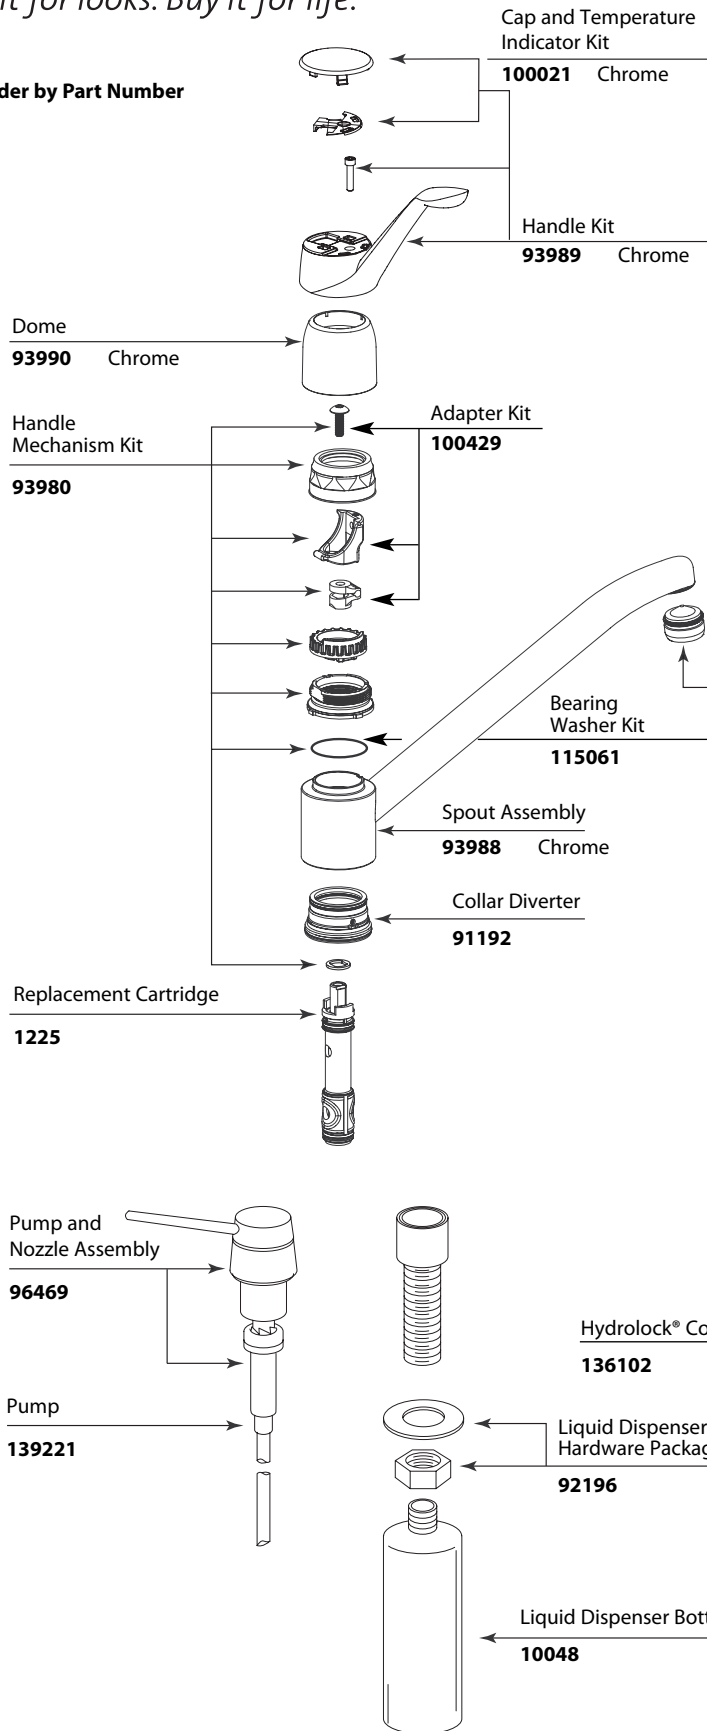

Buy it for looks. Buy it for life.®

■ Order by Part Number

Illustrated Parts

CHATEAU® Single-Handle Kitchen Faucet		
MODEL		FINISH
7439	w/ Spray & Soap Dispenser	Chrome
DISCONTINUED SKUS		
87439	w/ Spray & Soap Dispenser	Chrome