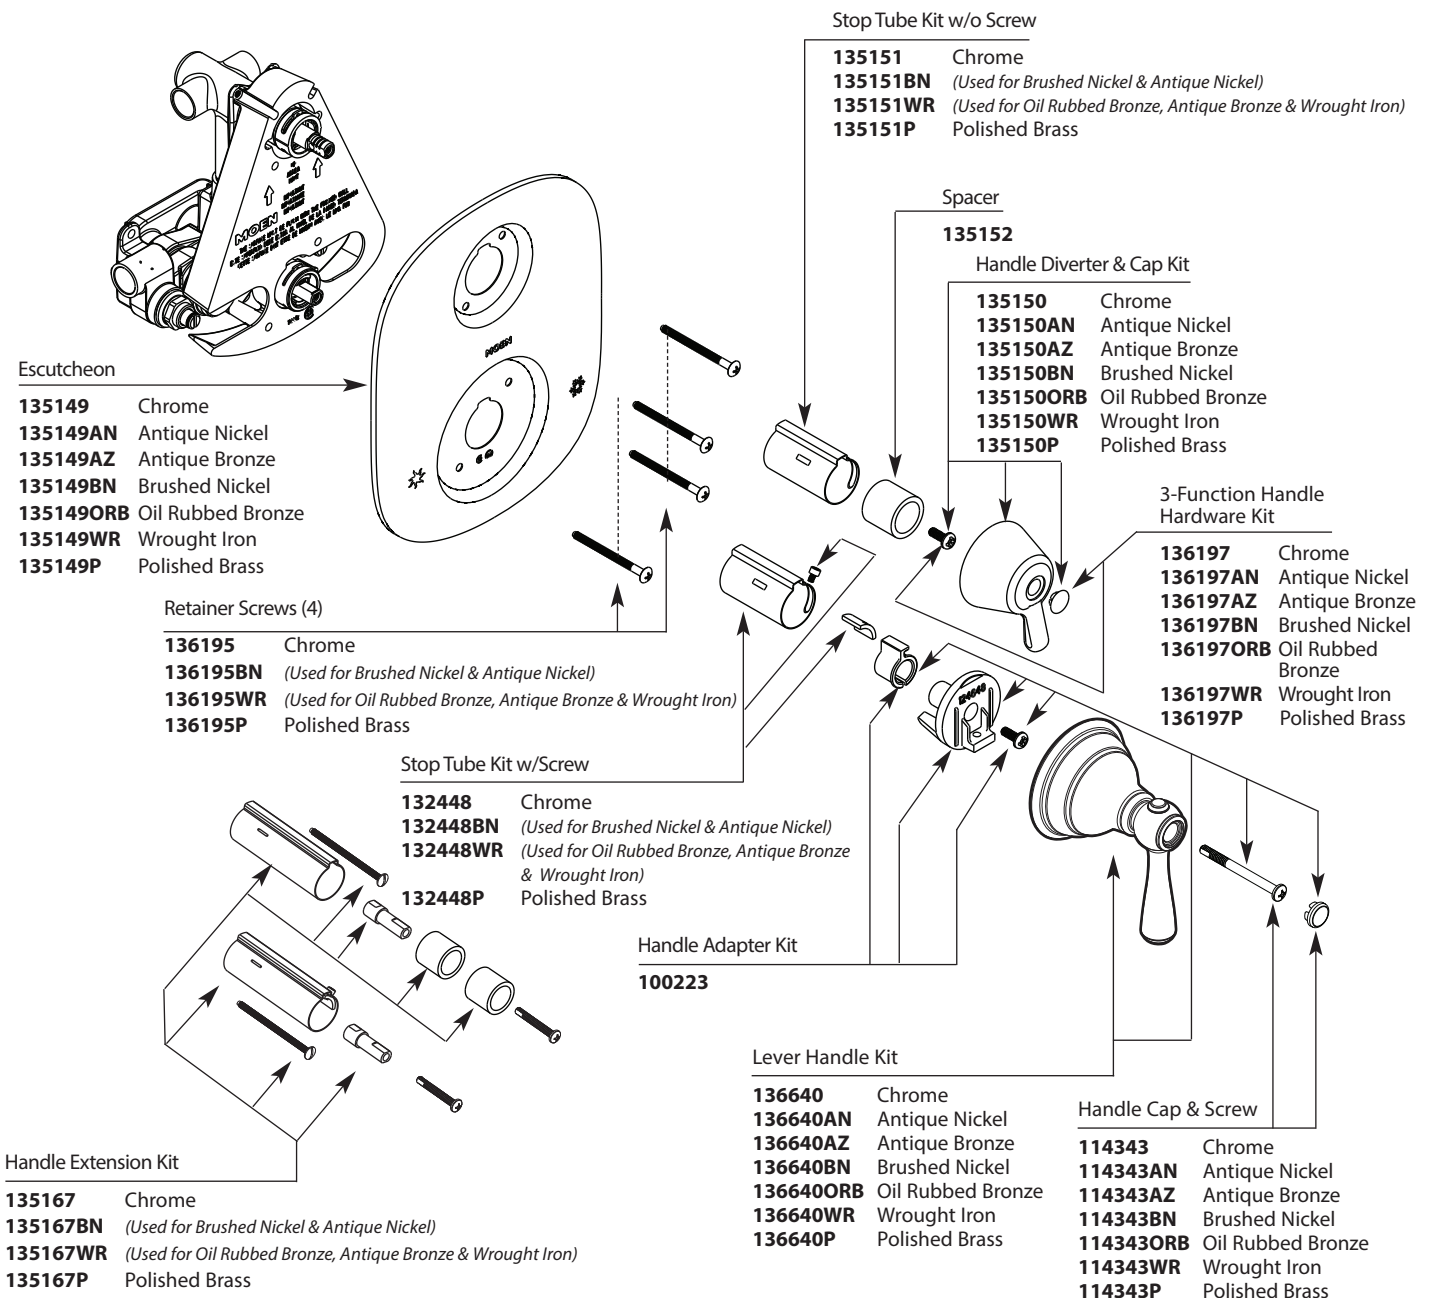

# Illustrated Parts

## KINGSLEY™ MOENTROL® with Built-In 3 Function Diverter Shower Valve Trim

MODEL	HANDLE	FINISH
T4111	Lever/Knob	Chrome
T4111AN	Lever/Knob	Antique Nickel
T4111AZ	Lever/Knob	Antique Bronze
T4111BN	Lever/Knob	Brushed Nickel
T4111ORB	Lever/Knob	Oil Rubbed Bronze
T4111WR	Lever/Knob	Wrought Iron
T4111P	Lever/Knob	Polished Brass

### Handle Cap & Screw

<b>114343</b>	Chrome
<b>114343AN</b>	Antique Nickel
<b>114343AZ</b>	Antique Bronze
<b>114343BN</b>	Brushed Nickel
<b>114343ORB</b>	Oil Rubbed Bronze
<b>114343WR</b>	Wrought Iron
<b>114343P</b>	Polished Brass

## KINGSLEY™ MOENTROL® with Built-In 3 Function Diverter Shower Valve Trim for sku #263 Vertical Spa

MODEL	HANDLE	FINISH
T4111	Lever/Knob	Chrome
T4111AN	Lever/Knob	Antique Nickel
T4111AZ	Lever/Knob	Antique Bronze
T4111BN	Lever/Knob	Brushed Nickel
T4111WR	Lever/Knob	Wrought Iron
T4111ORB	Lever/Knob	Oil Rubbed Bronze