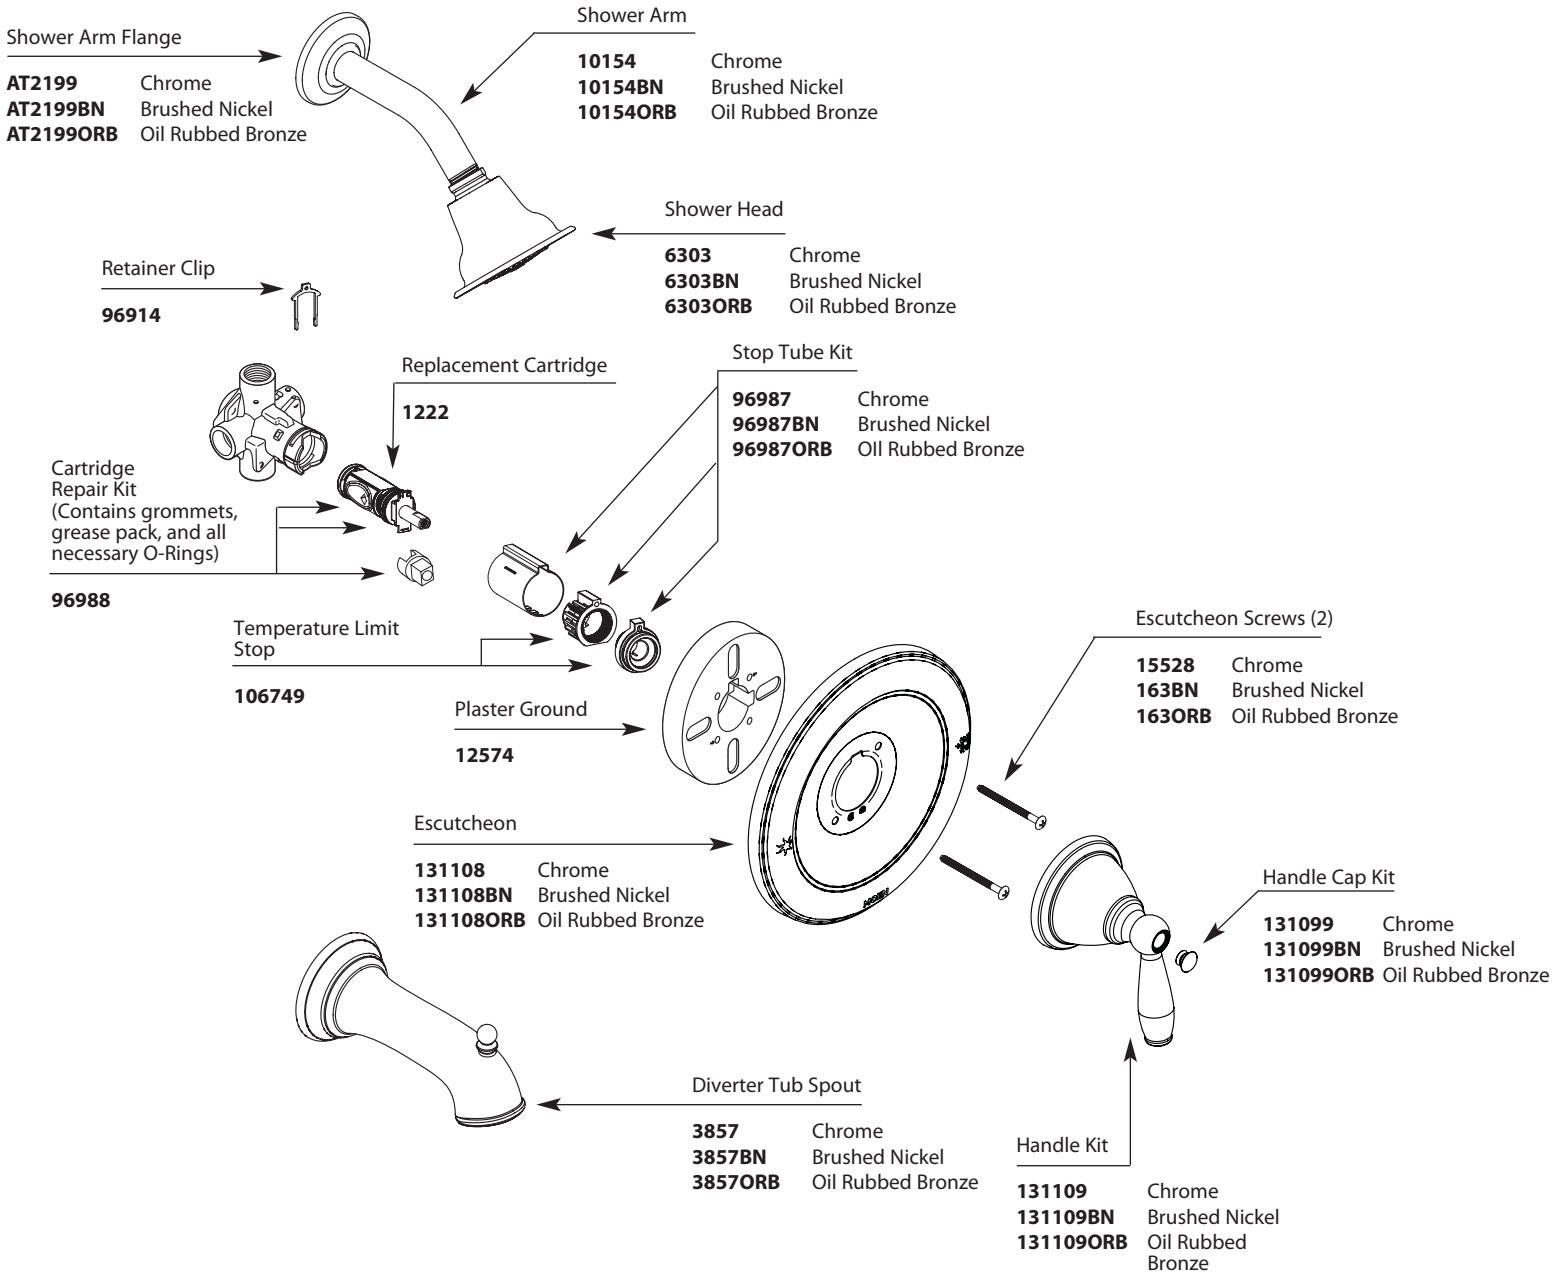

Buy it for looks. Buy it for life.®

■ Order by Part Number

Illustrated Parts

BRANTFORD™ Posi-Temp® Single-Handle Tub/Shower Valve					
Valve Trim		Shower Only	Tub/Shower		
MODEL		MODEL	MODEL		
T2151	Chrome	T2152	Chrome	T2153	Chrome
T2151BN	Brushed Nickel	T2152BN	Brushed Nickel	T2153BN	Brushed Nickel
T2151ORB	Oil Rubbed Bronze	T2152ORB	Oil Rubbed Bronze	T2153ORB	Oil Rubbed Bronze
T62151	Chrome (Bulk pack)	T62152	Chrome (Bulk pack)	T62153	Chrome (Bulk pack)

TO ORDER PARTS CALL: 1-800-BUY-MOEN
www.moen.com