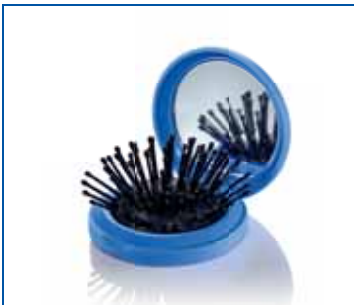

■ Mini Pop-Up Brush

Pop-up brush • Includes mirror

- Dimensions: 2.5" in diameter

MASTER CARTON
Size: 7.3 x 2.0 x 9.3
Cube: 0.08 Wt: 2 lbs Quantity: 6 pcs.

UNIT DIMENSIONS
Size: 1.0 x 2.5 x 2.5
Cube: 0.04 Wt: 0.3 lb

SUGGESTED RETAIL PRICE..... 2.99
DEALER COST 1.50

Model TS71BR   UPC 0-39052-01154-2