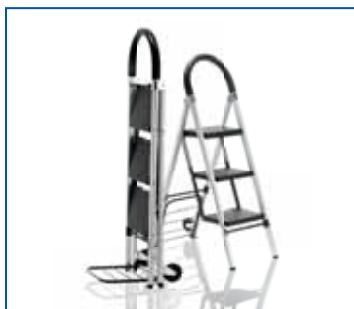

Ladderkart™ Professional-Grade Stepladder/Handcart

2 indispensable household items in one compact design
• Heavy-duty stepladder/handcart is a great addition to your home • Everything folds together for simple, compact storage • One-step assembly required • Easily converts from a handcart to a stepladder • Wheels glide easily for transport • Release handle for easy closure • Heavy-duty, yet lightweight • 175 lb./80 kg capacity for handcart • 250 lb./113 kg capacity for stepladder

MASTER CARTON
There is no master carton; the unit comes in the box which is also the shipping carton.
UNIT DIMENSIONS
Size: 14.5 x 49.8 x 2.5
Cube: 1.0 Wt: 17.0 lbs

SUGGESTED RETAIL PRICE..... 99.99
DEALER COST 55.00

Model TS32LHT UPC 0-39052-00645-6

alarm clocks

carts