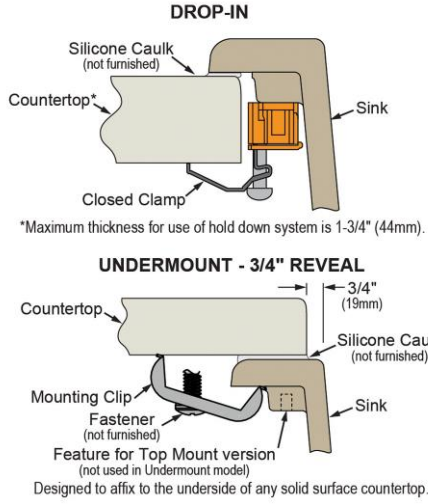

Installation Profile:

Optional Accessories

LKOBG1616SS	Elkay Stainless Steel 11-1/2" x 11-1/2" x 1" Bottom Grid Spec Sheet (PDF)	
LK99	Elkay® Deluxe 3-1/2" Drain Type 304 Stainless Steel Body Strainer Basket Rubber Seal and Tailpiece Spec Sheet (PDF)	
LKQD35	Elkay® Polymer 3-1/2" Disposer Flange with Removable Basket Strainer and Rubber Stopper Spec Sheet (PDF)	
LKQS35	Elkay Polymer 3-1/2" Drain Fitting with Removable Basket Strainer and Rubber Stopper Spec Sheet (PDF)	
LKHA4032	Elkay Harmony Single Hole Bar Faucet with Pull-down Spray and Forward Only Lever Handle Spec Sheet (PDF)	
LKW RB1209SS	Elkay Stainless Steel 8" x 11" x 7" Rinsing Basket Spec Sheet (PDF)	

In keeping with our policy of continuing product improvement, Elkay reserves the right to change product specifications without notice. Please visit elkay.com for the most current version of Elkay product specification sheets. This specification describes an Elkay product with design, quality, and functional benefits to the user. When making a comparison of other producers' offerings, be certain these features are not overlooked.