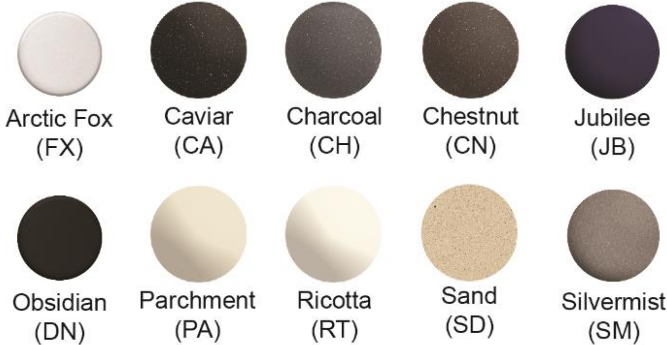

Cutout Dimensions for Drop-in Installation:

15-1/8" x 15-1/8" (384mm x 384mm) with 3/8" (10mm) corner radius

Special Note: Reserve Selection products are sold exclusively, in-store and online, through authorized wholesalers.