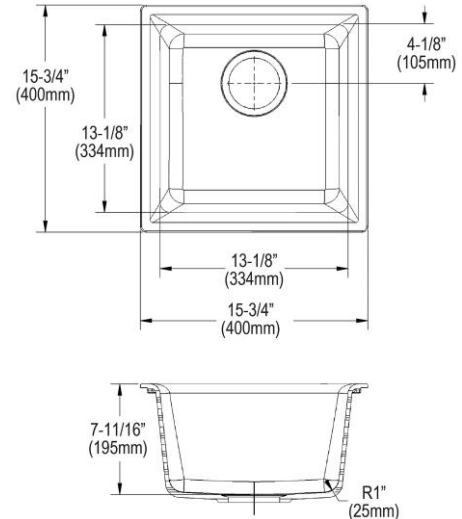

A Century of Tradition and Quality. For more than 100 years, Elkay has been making innovative products and providing exceptional customer care. We take pride in offering plumbing products that make life easier, inspire change and leave the world a better place.

Product Compliance: CSA B45.5/IAPMO Z124

Sinks are listed by IAPMO® as meeting the applicable requirements of the Uniform Plumbing Code®, International Plumbing Code®, and National Plumbing Code of Canada.

[Clean and Care Manual (PDF)](#)
[Installation Instructions (PDF) - 1000005238](#)
[Warranty (PDF)](#)