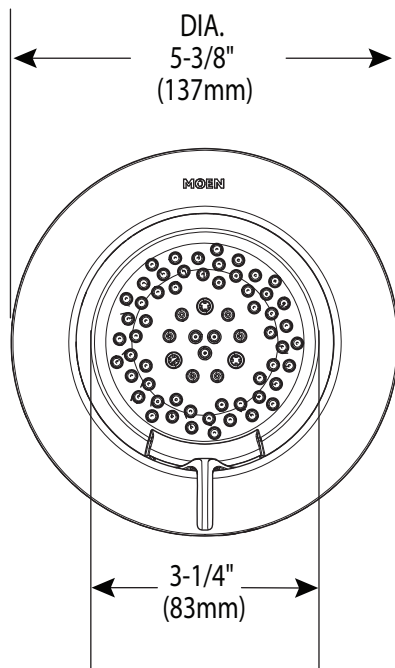

### FLOW

- Designed to deliver 2.0 gpm max (7.6 L/min) at 80 psi

## Two Function Body Spray

**Models:** TS1422 series

**Rough-In:** S1300

**1" Extension Kit:** 155656  
(available separately)

## CRITICAL DIMENSIONS

(DO NOT SCALE)