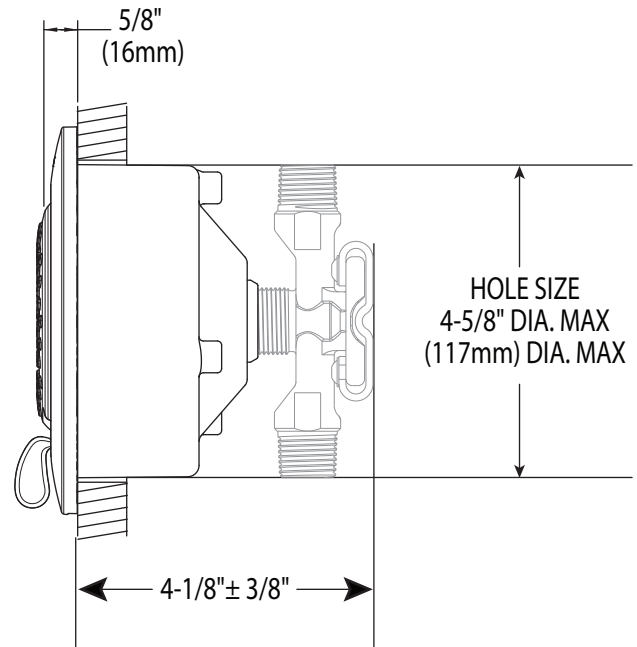

## Two Function Body Spray

**Models:** TS1422 series

**Rough-In:** S1300

**1" Extension Kit:** 155656  
(available separately)

## CRITICAL DIMENSIONS

(DO NOT SCALE)