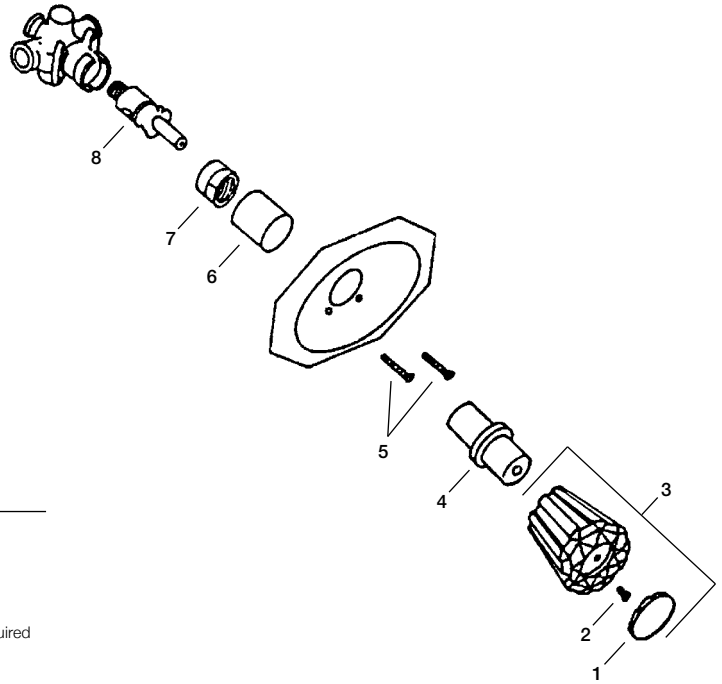

REPAIRS FOR

# UNION BRASS (GOPHER)

**TUB & SHOWER FIXTURE**

Models 416, 417, 418, 426, 427, 816, 819

Item No.	Stock No.	OEM Ref No.	Description
1	—	86572	Handle Index Button
2	35639B	12475	Handle Screw
3	—	86565	Handle Assembly
4	—	15024	Handle Adapter
5	—	12476	Faceplate Screw 2 required
6	—	19770	Sleeve
7	—	1896	Collar
8	80550	86591	Cartridge

# UNIVERSAL RUNDLE

**KITCHEN FAUCET**

Series 6384, 86384, 6385, 86385

Item No.	Stock No.	OEM Ref No.	Description
1	—	P8636	Handle Screw
2	—	7983	Cap
3	—	—	Seal <i>Internal</i>
4	—	—	Spring <i>Internal</i>
5	88005	—	Seal and Spring (2 each)
6	17241B	7339	Cartridge Unit Hot or Cold
7	—	P7659	Slip Washer
8	—	P7521	Auto Spray Diverter
9	35776B	P7598	O-Ring 2 required
10	10486	8243 P7252	Spout Aerator