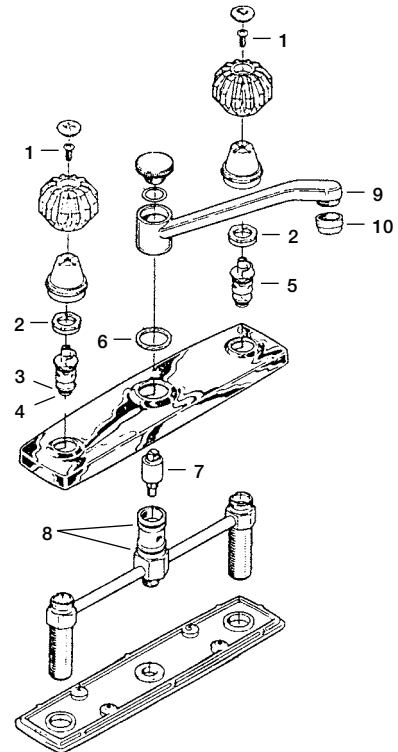

# UNION BRASS (GOPHER)

**TUB & SHOWER FIXTURE**

Models 416, 417, 418, 426, 427, 816, 819

Item No.	Stock No.	OEM Ref No.	Description
1	—	86572	Handle Index Button
2	35639B	12475	Handle Screw
3	—	86565	Handle Assembly
4	—	15024	Handle Adapter
5	—	12476	Faceplate Screw 2 required
6	—	19770	Sleeve
7	—	1896	Collar
8	80550	86591	Cartridge

# UNIVERSAL RUNDLE

**KITCHEN FAUCET**

Series 6384, 86384, 6385, 86385

Item No.	Stock No.	OEM Ref No.	Description
1	—	P8636	Handle Screw
2	—	7983	Cap
3	—	—	Seal <i>Internal</i>
4	—	—	Spring <i>Internal</i>
5	88005	—	Seal and Spring (2 each)
6	17241B	7339	Cartridge Unit Hot or Cold
7	—	P7659	Slip Washer
8	—	P7521	Auto Spray Diverter
9	35776B	P7598	O-Ring 2 required
10	10486	8243 P7252	Spout Aerator