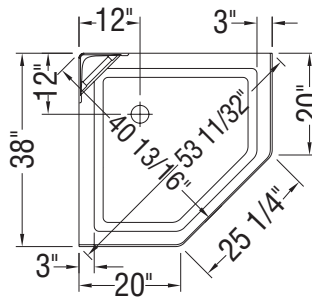

# 38" Himalaya

**Model number:**

101694

**Dimensions:** 38" x 38" x 74"

**Installation:**

**Door type:**

# 38" Himalaya

**Model number:**

101694

**Dimensions:** 38" x 38" x 74"

**Installation:**

**Door type:**

**Dimensions:**

- x 74 1/4 in.  
(- x 1886 mm)

**Glass Thickness:**

Framed (Framed)

**Weight:**

97 lbs (43.99 kg)

**Minimum access:**

( mm)

**Maximum access:**

( mm)