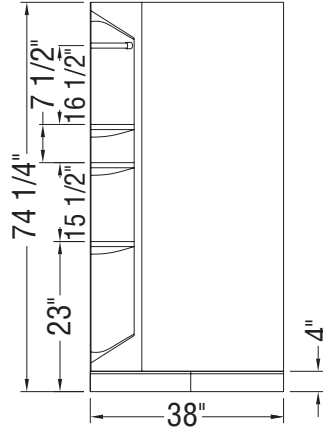

# 38" Himalaya

**Model number:**

101694

**Dimensions:** 38" x 38" x 74"

**Installation:**

**Door type:**

# 38" Himalaya

**Model number:**

101694

**Dimensions:** 38" x 38" x 74"

**Installation:**

**Door type:**

**Dimensions:**

- x 74 1/4 in.  
(- x 1886 mm)

**Glass Thickness:**

Framed (Framed)

**Weight:**

97 lbs (43.99 kg)

**Minimum access:**

( mm)

**Maximum access:**

( mm)