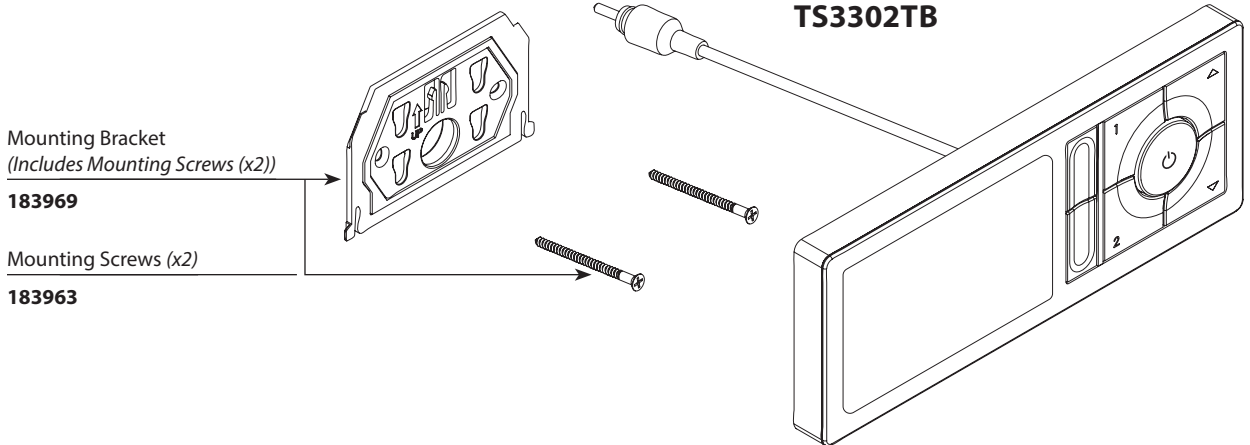

Buy it for looks. Buy it for life.®

Illustrated Parts

■ Order by Part Number

■ Use TS3302TB with S3102 valve
Use TS3304TB with S3104 valve

U by Moen™ Digital Shower Controller		
MODEL	FINISH	OUTLETS
TS3302TB	Terra Beige	2
TS3304TB	Terra Beige	4

Mounting Bracket
(Includes Mounting Screws (x2))

183969

Mounting Screws (x2)

183963

TS3302TB

TS3304TB