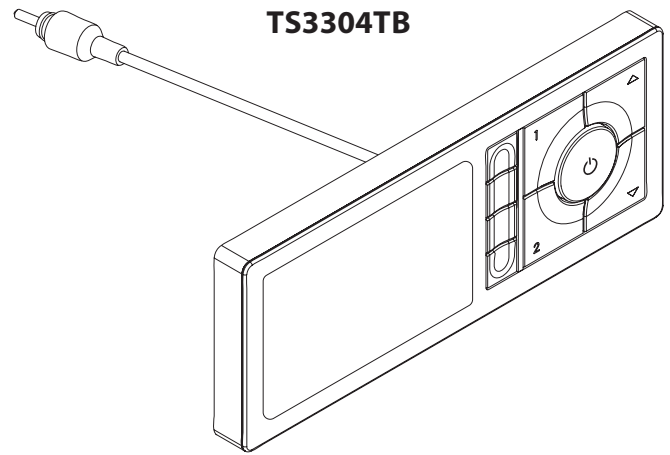

Buy it for looks. Buy it for life.®

Illustrated Parts

■ Order by Part Number

■ Use TS3302TB with S3102 valve
Use TS3304TB with S3104 valve

U by Moen™ Digital Shower Controller		
MODEL	FINISH	OUTLETS
TS3302TB	Terra Beige	2
TS3304TB	Terra Beige	4

Mounting Bracket
(Includes Mounting Screws (x2))

183969

Mounting Screws (x2)

183963

TS3302TB

TS3304TB