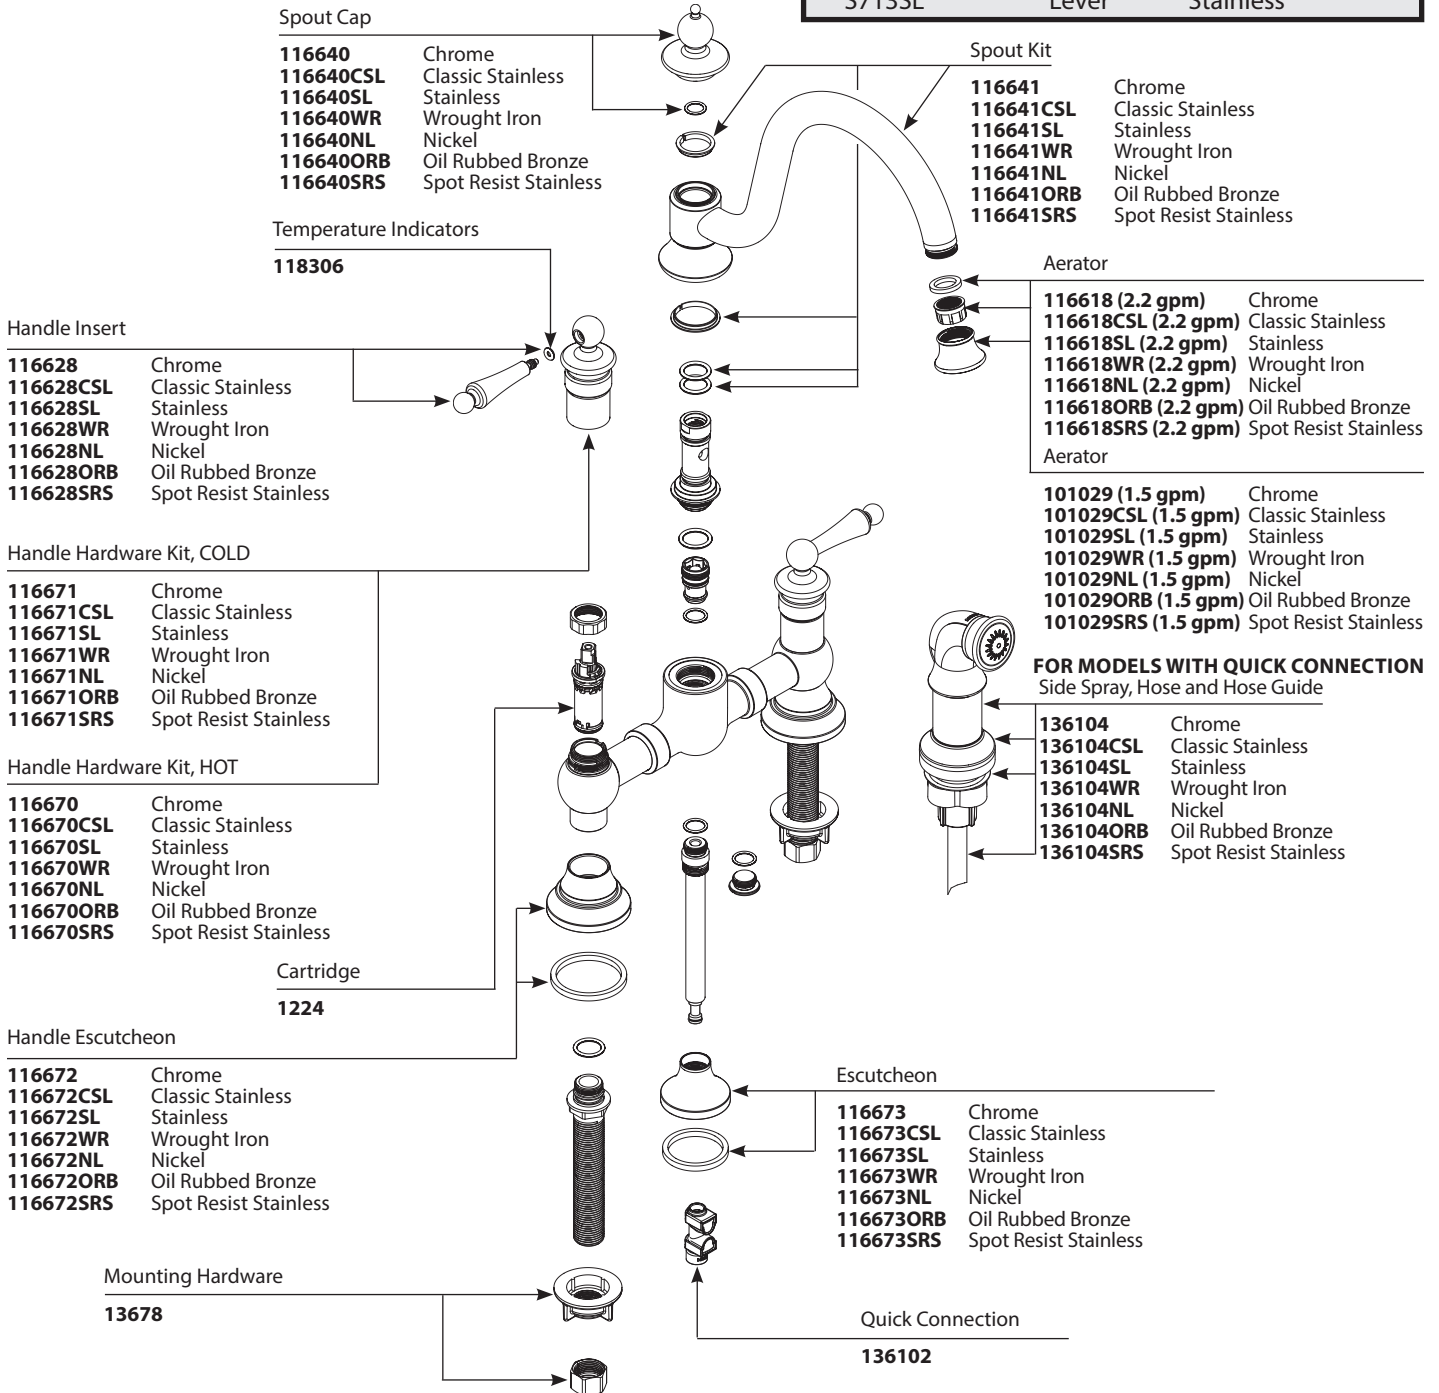

Buy it for looks. Buy it for life.®

There is more than 1 version of this model.
Page down to identify the version you have.

■ Order by Part Number

Illustrated Parts

WATERHILL™ Two-Handle Kitchen Bridge Faucet with Side Spray

| MODEL | HANDLE | FINISH |
|---------------------|--------|-----------------------|
| S713 | Lever | Chrome |
| S713CSL | Lever | Classic Stainless |
| S713WR | Lever | Wrought Iron |
| S713ORB | Lever | Oil Rubbed Bronze |
| S713SRS | Lever | Spot Resist Stainless |
| DISCONTINUED | | |
| S713NL | Lever | Nickel |
| S713SL | Lever | Stainless |

Buy it for looks. Buy it for life.®

Illustrated Parts

■ Order by Part Number

| WATERHILL™ | | |
|---|---------------|-------------------|
| Two-Handle Kitchen Bridge Faucet with Side Spray | | |
| <u>MODEL</u> | <u>HANDLE</u> | <u>FINISH</u> |
| S713 | Lever | Chrome |
| S713CSL | Lever | Classic Stainless |
| S713WR | Lever | Wrought Iron |
| S713ORB | Lever | Oil Rubbed Bronze |
| <u>DISCONTINUED</u> | | |
| S713NL | Lever | Nickel |
| S713SL | Lever | Stainless |