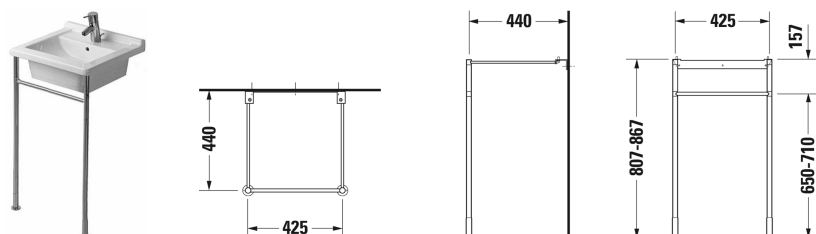

## Starck 3 Metal console # 0030641000

Metal console	Dimension	Weight	Order number
height adjustable +50 mm, for furniture basin # 030348			
<b>Colors</b>			
10 Chrome			
<b>Variant</b>			
chrome		2.500 kilogram	0030641000
<b>Suitable products</b>			
Washbasin with overflow, with tap platform, underneath glazed, 480 x 465 mm			030348

*All drawings contain the necessary measurements which are subject to standard tolerances. They are stated in mm and are non-binding. Exact measurements, in particular for customised installation scenarios, can only be taken from the finished ceramic piece.*