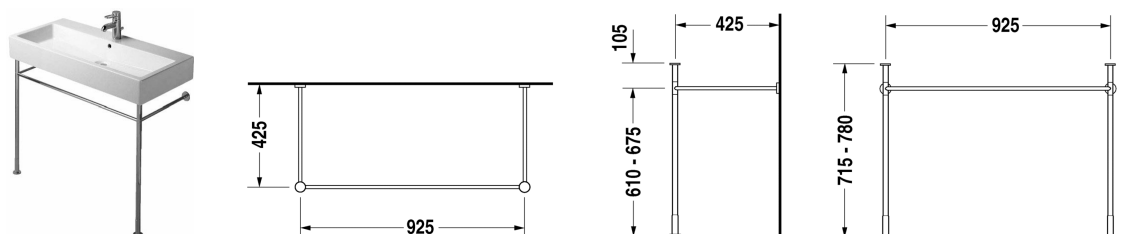

## Vero Metal console # 0030671000

Metal console	Dimension	Weight	Order number
height adjustable +50 mm, for washbasin # 045410, 235010			
<b>Colors</b>			
10 Chrome			
<b>Variant</b>			
chrome		3.000 kilogram	0030671000
<b>Suitable products</b>			
Washbasin, furniture washbasin with tap platform, underneath glazed, 1000 x 470 mm	1000 x 470 mm		045410
Washbasin, furniture washbasin with tap platform, underneath glazed, 1000 x 470 mm	1000 x 470 mm		045410
Washbasin, furniture washbasin with tap platform, underneath glazed, 1000 x 470 mm	1000 x 470 mm		235010
Washbasin, furniture washbasin with tap platform, underneath glazed, 1000 x 470 mm	1000 x 470 mm		235010

All drawings contain the necessary measurements which are subject to standard tolerances. They are stated in mm and are non-binding. Exact measurements, in particular for customised installation scenarios, can only be taken from the finished ceramic piece.