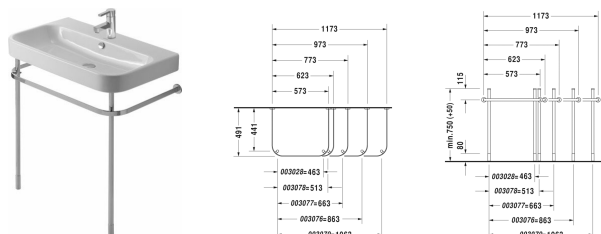

## Happy D.2 Metal console # 0030781000

Metal console	Dimension	Weight	Order number
height adjustable +50 mm, chrome, for washbasin # 231865			
<b>Colors</b>			
10 Chrome			
<b>Variant</b>			
		3.400 kilogram	0030781000
<b>Suitable products</b>			
Washbasin, furniture washbasin with overflow, with tap platform, overflow clip chrome included, underneath glazed, 650 x 505 mm	650 x 505 mm		231865

All drawings contain the necessary measurements which are subject to standard tolerances. They are stated in mm and are non-binding. Exact measurements, in particular for customised installation scenarios, can only be taken from the finished ceramic piece.