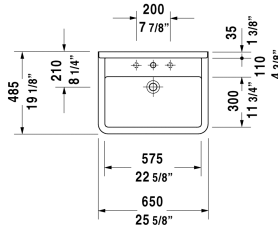

**Starck 3 Washbasin # 0300650000 / 0300650030**

| < 25 5/8" Inch > |

Washbasin	Dimension	Weight	Order number
with overflow, with tap platform, hardware included, wall-mounted, cUPC listed, 25 5/8" Inch			
<b>Colors</b>			
00 White			
<b>Variant</b>			
●	25 5/8" x 19 1/8" Inch	46.2 lb	0300650000
● ● ●	25 5/8" x 19 1/8" Inch	46.2 lb	0300650030
Sanitary ceramics with the special WonderGliss surface finish will remain clean and attractive-looking for a long time to come. When ordering WonderGliss please add a "1" as eleventh digit to the model number.			
<b>Suitable products</b>			
Pedestal for # 030065, 030060, 030055, 030410, 030480, 030470, 033213, 28" x 8 1/4" Inch	28" x 8 1/4" Inch		086516
Siphon cover for # 030065, 030060, 030055, 030410, 030480, 030470, 033213, 6 3/4" x 11 1/4" Inch	6 3/4" x 11 1/4" Inch		086515

All drawings contain the necessary measurements which are subject to standard tolerances. They are stated in inch & mm and are non-binding. Exact measurements, in particular for customized installation scenarios, can only be taken from the finished ceramic piece.