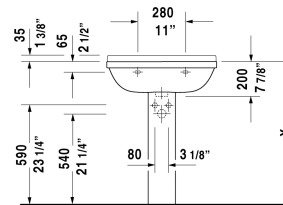

**Starck 3 Washbasin # 0300650000 / 0300650030**

| < 25 5/8" Inch > |

Washbasin	Dimension	Weight	Order number
with overflow, with tap platform, hardware included, wall-mounted, cUPC listed, 25 5/8" Inch			
<b>Colors</b>			
00 White			
<b>Variant</b>			
●	25 5/8" x 19 1/8" Inch	46.2 lb	0300650000
● ● ●	25 5/8" x 19 1/8" Inch	46.2 lb	0300650030
Sanitary ceramics with the special WonderGliss surface finish will remain clean and attractive-looking for a long time to come. When ordering WonderGliss please add a "1" as eleventh digit to the model number.			
<b>Suitable products</b>			
Pedestal for # 030065, 030060, 030055, 030410, 030480, 030470, 033213, 28" x 8 1/4" Inch	28" x 8 1/4" Inch		086516
Siphon cover for # 030065, 030060, 030055, 030410, 030480, 030470, 033213, 6 3/4" x 11 1/4" Inch	6 3/4" x 11 1/4" Inch		086515

All drawings contain the necessary measurements which are subject to standard tolerances. They are stated in inch & mm and are non-binding. Exact measurements, in particular for customized installation scenarios, can only be taken from the finished ceramic piece.