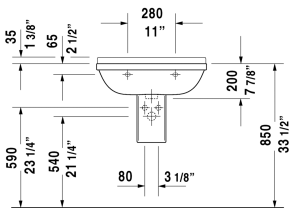

**Starck 3 Washbasin # 0300650000 / 0300650030**

| < 25 5/8" Inch > |

Washbasin	Dimension	Weight	Order number
with overflow, with tap platform, hardware included, wall-mounted, cUPC listed, 25 5/8" Inch			
<b>Colors</b>			
00 White			
<b>Variant</b>			
●	25 5/8" x 19 1/8" Inch	46.2 lb	0300650000
● ● ●	25 5/8" x 19 1/8" Inch	46.2 lb	0300650030
Sanitary ceramics with the special WonderGliss surface finish will remain clean and attractive-looking for a long time to come. When ordering WonderGliss please add a "1" as eleventh digit to the model number.			
<b>Suitable products</b>			
Pedestal for # 030065, 030060, 030055, 030410, 030480, 030470, 033213, 28" x 8 1/4" Inch	28" x 8 1/4" Inch		086516
Siphon cover for # 030065, 030060, 030055, 030410, 030480, 030470, 033213, 6 3/4" x 11 1/4" Inch	6 3/4" x 11 1/4" Inch		086515

All drawings contain the necessary measurements which are subject to standard tolerances. They are stated in inch & mm and are non-binding. Exact measurements, in particular for customized installation scenarios, can only be taken from the finished ceramic piece.