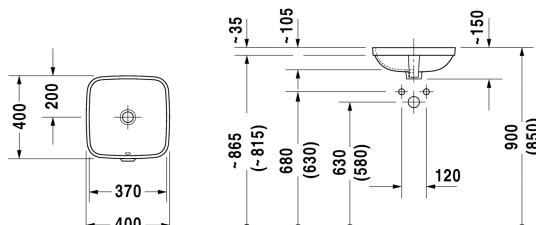

**DuraStyle Vanity basin # 0373370000**

| &lt; 370 mm &gt; |

Vanity basin	Dimension	Weight	Order number
undercounter basin, fixings for installation in wooden consoles included, with overflow, without tap platform, 370 mm			
<b>Colors</b>			
00 White Alpin			
<b>Variant</b>			
☒	370 x 370 mm	6.200 kilogram	0373370000
<b>Infobox</b>			
Measurements of undercounter models represent interior measurements			
Sanitary ceramics with the special WonderGliss surface finish will remain clean and attractive-looking for a long time to come. When ordering WonderGliss please add a "1" as eleventh digit to the model number.			
<b>Accessory</b>			
Fixing for stone countertops, (with the exception of # 046651)		0.200 kilogram	005028
<b>Suitable products</b>			
Console for undercounter basin f-bonded 1 console with two cut-outs, Width min. see ordering information, Width max 2000 mm, price per section of 100 mm, basic price till 800 mm, for undercounter basin f-bonded, 550 mm	550 mm		F0091C
Console for undercounter basin f-bonded 1 console with one cut-out, Width min. see ordering information, Width max 2000 mm, price per section of 100 mm, basic price till 800 mm, for undercounter basin f-bonded, 550 mm	550 mm		F0090C
Console + back panel for undercounter basin f-bonded 1 console with one cut-out, Width min. 800 mm, Width max. 2000 mm, price per section of 100 mm, basic price till 800 mm, for back-to-wall, 565 mm	565 mm		DL050C
Console + back panel for undercounter basin f-bonded 1 console with two cut-outs, Width min. 800 mm, Width max. 2000 mm, price per section of 100 mm, basic price till 800 mm, for back-to-wall, 565 mm	565 mm		DL053C