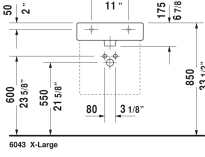

Vero Furniture washbasin # 045450..00 / 045450..30 / 045450..60

< 19 5/8" Inch >

| Furniture washbasin | Dimension | Weight | Order number |
|---|------------------------|---------|--------------|
| with tap platform, wall-mounted, hardware included, cUPC listed, 19 5/8" Inch | | | |
| Colors | | | |
| 00 White 08 Black | | | |
| Variant | | | |
| ● with overflow | 19 5/8" x 18 1/2" Inch | 33.5 lb | 045450..00 |
| ●●● with overflow | 19 5/8" x 18 1/2" Inch | 33.5 lb | 045450..30 |
| ☒ with overflow | 19 5/8" x 18 1/2" Inch | 33.5 lb | 045450..60 |

All drawings contain the necessary measurements which are subject to standard tolerances. They are stated in inch & mm and are non-binding. Exact measurements, in particular for customized installation scenarios, can only be taken from the finished ceramic piece.

Vero Washbasin ground # 045450..25 / 045450..27 / 045450..28

|< 19 5/8" Inch >|

Console for above-counter basin and vanity basin 1 console with two cut-outs, Width min. see ordering information, Width max. 78 3/4", price per section of 3 7/8", basic price until 31 1/2", 18 7/8" Inch

LC095C

All drawings contain the necessary measurements which are subject to standard tolerances. They are stated in inch & mm and are non-binding. Exact measurements, in particular for customized installation scenarios, can only be taken from the finished ceramic piece.