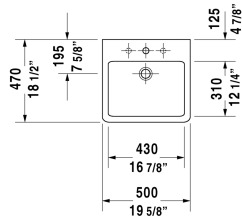

Vero Washbasin ground # 045450..25 / 045450..27 / 045450..28

| < 19 5/8" Inch > |

8532 Fogo

Washbasin ground	Dimension	Weight	Order number
with tap platform, wall-mounted, hardware included, cUPC listed, 19 5/8" Inch			
Colors			
00 White 08 Black			
Variant			
●●● with overflow	19 5/8" x 18 1/2" Inch	33.5 lb	045450..25
● with overflow	19 5/8" x 18 1/2" Inch	33.5 lb	045450..27
☒ with overflow	19 5/8" x 18 1/2" Inch	33.5 lb	045450..28
Infobox			
Washbasin is not ADA compliant in combination with pedestal, siphon cover or metal console			
Sanitary ceramics with the special WonderGliss surface finish will remain clean and attractive-looking for a long time to come. When ordering WonderGliss please add a "1" as eleventh digit to the model number.			
Design Siphon		3.3 lb	005036
Pop-up basin waste with horizontal lever**	2" Inch	1.1 lb	005031
Suitable products			
Vanity unit wall-mounted 1 pull-out compartment, countertop including one cut-out, for 1 above-counter basin central, 31 1/2" x 21 5/8" Inch	31 1/2" x 21 5/8" Inch		KT6694