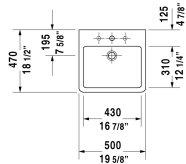

Vero Furniture washbasin # 045450..00 / 045450..30 / 045450..60

< 19 5/8" Inch >

| Furniture washbasin | Dimension | Weight | Order number |
|---|------------------------|---------|--------------|
| with tap platform, wall-mounted, hardware included, cUPC listed, 19 5/8" Inch | | | |
| Colors | | | |
| 00 White 08 Black | | | |
| Variant | | | |
| ● with overflow | 19 5/8" x 18 1/2" Inch | 33.5 lb | 045450..00 |
| ●●● with overflow | 19 5/8" x 18 1/2" Inch | 33.5 lb | 045450..30 |
| ☒ with overflow | 19 5/8" x 18 1/2" Inch | 33.5 lb | 045450..60 |

All drawings contain the necessary measurements which are subject to standard tolerances. They are stated in inch & mm and are non-binding. Exact measurements, in particular for customized installation scenarios, can only be taken from the finished ceramic piece.

Vero Washbasin ground # 045450..25 / 045450..27 / 045450..28

|< 19 5/8" Inch >|

Console for above-counter basin and vanity basin 1 console with two cut-outs, Width min. see ordering information, Width max. 78 3/4", price per section of 3 7/8", basic price until 31 1/2", 18 7/8" Inch

LC095C

All drawings contain the necessary measurements which are subject to standard tolerances. They are stated in inch & mm and are non-binding. Exact measurements, in particular for customized installation scenarios, can only be taken from the finished ceramic piece.