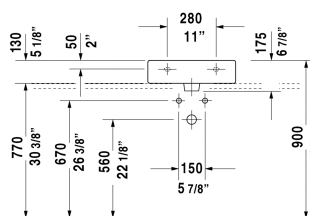

Vero Washbasin ground # 045450..25 / 045450..27 / 045450..28

| < 19 5/8" Inch > |

8532 Fogo

Washbasin ground	Dimension	Weight	Order number
with tap platform, wall-mounted, hardware included, cUPC listed, 19 5/8" Inch			
Colors			
00 White 08 Black			
Variant			
●●● with overflow	19 5/8" x 18 1/2" Inch	33.5 lb	045450..25
● with overflow	19 5/8" x 18 1/2" Inch	33.5 lb	045450..27
☒ with overflow	19 5/8" x 18 1/2" Inch	33.5 lb	045450..28
Infobox			
Washbasin is not ADA compliant in combination with pedestal, siphon cover or metal console			
Sanitary ceramics with the special WonderGliss surface finish will remain clean and attractive-looking for a long time to come. When ordering WonderGliss please add a "1" as eleventh digit to the model number.			
Design Siphon		3.3 lb	005036
Pop-up basin waste with horizontal lever**	2" Inch	1.1 lb	005031
Suitable products			
Vanity unit wall-mounted 1 pull-out compartment, countertop including one cut-out, for 1 above-counter basin central, 31 1/2" x 21 5/8" Inch	31 1/2" x 21 5/8" Inch		KT6694