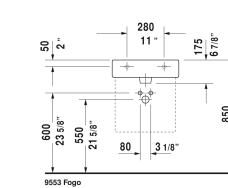

Vero Furniture washbasin # 045450..00 / 045450..30 / 045450..60

< 19 5/8" Inch >

| Furniture washbasin | Dimension | Weight | Order number |
|---|------------------------|---------|--------------|
| with tap platform, wall-mounted, hardware included, cUPC listed, 19 5/8" Inch | | | |
| Colors | | | |
| 00 White 08 Black | | | |
| Variant | | | |
| ● with overflow | 19 5/8" x 18 1/2" Inch | 33.5 lb | 045450..00 |
| ●●● with overflow | 19 5/8" x 18 1/2" Inch | 33.5 lb | 045450..30 |
| ☒ with overflow | 19 5/8" x 18 1/2" Inch | 33.5 lb | 045450..60 |

All drawings contain the necessary measurements which are subject to standard tolerances. They are stated in inch & mm and are non-binding. Exact measurements, in particular for customized installation scenarios, can only be taken from the finished ceramic piece.

Vero Washbasin ground # 045450..25 / 045450..27 / 045450..28

|< 19 5/8" Inch >|

Console for above-counter basin and vanity basin 1 console with two cut-outs, Width min. see ordering information, Width max. 78 3/4", price per section of 3 7/8", basic price until 31 1/2", 18 7/8" Inch

LC095C

All drawings contain the necessary measurements which are subject to standard tolerances. They are stated in inch & mm and are non-binding. Exact measurements, in particular for customized installation scenarios, can only be taken from the finished ceramic piece.