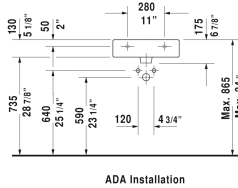

Vero Furniture washbasin # 045450..00 / 045450..30 / 045450..60

< 19 5/8" Inch >

| Furniture washbasin | Dimension | Weight | Order number |
|---|------------------------|---------|--------------|
| with tap platform, wall-mounted, hardware included, cUPC listed, 19 5/8" Inch | | | |
| Colors | | | |
| 00 White 08 Black | | | |
| Variant | | | |
| ● with overflow | 19 5/8" x 18 1/2" Inch | 33.5 lb | 045450..00 |
| ●●● with overflow | 19 5/8" x 18 1/2" Inch | 33.5 lb | 045450..30 |
| ☒ with overflow | 19 5/8" x 18 1/2" Inch | 33.5 lb | 045450..60 |

Vero Washbasin ground # 045450..25 / 045450..27 / 045450..28

|< 19 5/8" Inch >|

Console for above-counter basin and vanity basin 1 console with two cut-outs, Width min. see ordering information, Width max. 78 3/4", price per section of 3 7/8", basic price until 31 1/2", 18 7/8" Inch