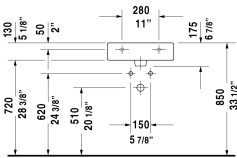

Vero Furniture washbasin # 045450..00 / 045450..30 / 045450..60

< 19 5/8" Inch >

| Furniture washbasin | Dimension | Weight | Order number |
|---|------------------------|---------|--------------|
| with tap platform, wall-mounted, hardware included, cUPC listed, 19 5/8" Inch | | | |
| Colors | | | |
| 00 White 08 Black | | | |
| Variant | | | |
| ● with overflow | 19 5/8" x 18 1/2" Inch | 33.5 lb | 045450..00 |
| ●●● with overflow | 19 5/8" x 18 1/2" Inch | 33.5 lb | 045450..30 |
| ☒ with overflow | 19 5/8" x 18 1/2" Inch | 33.5 lb | 045450..60 |

All drawings contain the necessary measurements which are subject to standard tolerances. They are stated in inch & mm and are non-binding. Exact measurements, in particular for customized installation scenarios, can only be taken from the finished ceramic piece.

Vero Washbasin ground # 045450..25 / 045450..27 / 045450..28

|< 19 5/8" Inch >|

Console for above-counter basin and vanity basin 1 console with two cut-outs, Width min. see ordering information, Width max. 78 3/4", price per section of 3 7/8", basic price until 31 1/2", 18 7/8" Inch

LC095C

All drawings contain the necessary measurements which are subject to standard tolerances. They are stated in inch & mm and are non-binding. Exact measurements, in particular for customized installation scenarios, can only be taken from the finished ceramic piece.