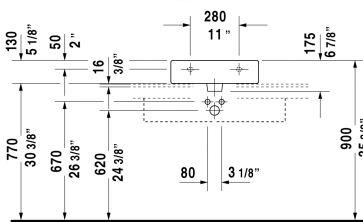

Vero Washbasin ground # 045450..25 / 045450..27 / 045450..28

| < 19 5/8" Inch > |

8532 Fogo

Washbasin ground	Dimension	Weight	Order number
with tap platform, wall-mounted, hardware included, cUPC listed, 19 5/8" Inch			
Colors			
00 White 08 Black			
Variant			
●●● with overflow	19 5/8" x 18 1/2" Inch	33.5 lb	045450..25
● with overflow	19 5/8" x 18 1/2" Inch	33.5 lb	045450..27
☒ with overflow	19 5/8" x 18 1/2" Inch	33.5 lb	045450..28
Infobox			
Washbasin is not ADA compliant in combination with pedestal, siphon cover or metal console			
Sanitary ceramics with the special WonderGliss surface finish will remain clean and attractive-looking for a long time to come. When ordering WonderGliss please add a "1" as eleventh digit to the model number.			
Design Siphon		3.3 lb	005036
Pop-up basin waste with horizontal lever**	2" Inch	1.1 lb	005031
Suitable products			
Vanity unit wall-mounted 1 pull-out compartment, countertop including one cut-out, for 1 above-counter basin central, 31 1/2" x 21 5/8" Inch	31 1/2" x 21 5/8" Inch		KT6694