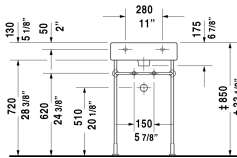

Vero Furniture washbasin # 045450..00 / 045450..30 / 045450..60

< 19 5/8" Inch >

| Furniture washbasin | Dimension | Weight | Order number |
|---|------------------------|---------|--------------|
| with tap platform, wall-mounted, hardware included, cUPC listed, 19 5/8" Inch | | | |
| Colors | | | |
| 00 White 08 Black | | | |
| Variant | | | |
| ● with overflow | 19 5/8" x 18 1/2" Inch | 33.5 lb | 045450..00 |
| ●●● with overflow | 19 5/8" x 18 1/2" Inch | 33.5 lb | 045450..30 |
| ☒ with overflow | 19 5/8" x 18 1/2" Inch | 33.5 lb | 045450..60 |

| | | | |
|--|---------|--------|--------|
| Design Siphon | | 3.3 lb | 005036 |
| Pop-up basin waste with horizontal lever** | 2" Inch | 1.1 lb | 005031 |

Vero Furniture washbasin # 045450..00 / 045450..30 / 045450..60

All drawings contain the necessary measurements which are subject to standard tolerances. They are stated in inch & mm and are non-binding. Exact measurements, in particular for customized installation scenarios, can only be taken from the finished ceramic piece.

Vero Washbasin ground # 045450..25 / 045450..27 / 045450..28

|< 19 5/8" Inch >|

Console for above-counter basin and vanity basin 1 console with two cut-outs, Width min. see ordering information, Width max. 78 3/4", price per section of 3 7/8", basic price until 31 1/2", 18 7/8" Inch