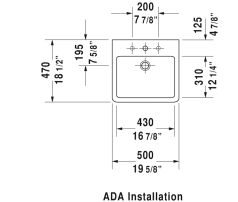

Vero Furniture washbasin # 045450..00 / 045450..30 / 045450..60

< 19 5/8" Inch >

| Furniture washbasin | Dimension | Weight | Order number |
|---|------------------------|---------|--------------|
| with tap platform, wall-mounted, hardware included, cUPC listed, 19 5/8" Inch | | | |
| Colors | | | |
| 00 White 08 Black | | | |
| Variant | | | |
| ● with overflow | 19 5/8" x 18 1/2" Inch | 33.5 lb | 045450..00 |
| ●●● with overflow | 19 5/8" x 18 1/2" Inch | 33.5 lb | 045450..30 |
| ☒ with overflow | 19 5/8" x 18 1/2" Inch | 33.5 lb | 045450..60 |

Vero Washbasin ground # 045450..25 / 045450..27 / 045450..28

|< 19 5/8" Inch >|

Console for above-counter basin and vanity basin 1 console with two cut-outs, Width min. see ordering information, Width max. 78 3/4", price per section of 3 7/8", basic price until 31 1/2", 18 7/8" Inch