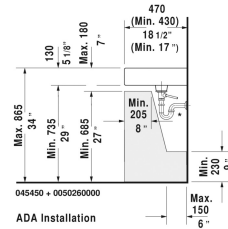

Vero Furniture washbasin # 045450..00 / 045450..30 / 045450..60

< 19 5/8" Inch >

| Furniture washbasin | Dimension | Weight | Order number |
|---|------------------------|---------|--------------|
| with tap platform, wall-mounted, hardware included, cUPC listed, 19 5/8" Inch | | | |
| Colors | | | |
| 00 White 08 Black | | | |
| Variant | | | |
| ● with overflow | 19 5/8" x 18 1/2" Inch | 33.5 lb | 045450..00 |
| ●●● with overflow | 19 5/8" x 18 1/2" Inch | 33.5 lb | 045450..30 |
| ☒ with overflow | 19 5/8" x 18 1/2" Inch | 33.5 lb | 045450..60 |

Vero Washbasin ground # 045450..25 / 045450..27 / 045450..28

|< 19 5/8" Inch >|

Console for above-counter basin and vanity basin 1 console with two cut-outs, Width min. see ordering information, Width max. 78 3/4", price per section of 3 7/8", basic price until 31 1/2", 18 7/8" Inch

LC095C

All drawings contain the necessary measurements which are subject to standard tolerances. They are stated in inch & mm and are non-binding. Exact measurements, in particular for customized installation scenarios, can only be taken from the finished ceramic piece.