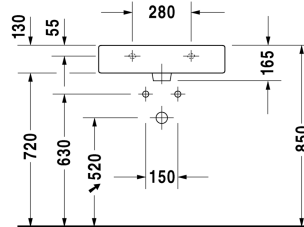

Vero Washbasin, furniture washbasin # 045460..00 /
045460..30 / 045460..41 / 045460..44 / 045460..60 /
045460..70

| < 600 mm > |

Washbasin, furniture washbasin	Dimension	Weight	Order number
with tap platform, underneath glazed, 600 mm			
Colors			
00 White Alpin 08 Black			
Variant			
● with overflow	600 x 470 mm	17.900 kilogram	045460..00
●●● with overflow	600 x 470 mm	17.900 kilogram	045460..30
● without overflow	600 x 470 mm	17.900 kilogram	045460..41
●●● with overflow	600 x 470 mm	17.900 kilogram	045460..44
☒ with overflow	600 x 470 mm	17.900 kilogram	045460..60
☒ without overflow	600 x 470 mm	17.900 kilogram	045460..70
Sanitary ceramics with the special WonderGliss surface finish will remain clean and attractive-looking for a long time to come. When ordering WonderGliss please add a "1" as eleventh digit to the model number.			
Accessory for ceramics			
Push-open waste for washbasins with overflow		0.400 kilogram	005052
Slotted waste for washbasins without overflow	75 mm	0.400 kilogram	005038
Accessory			
Towel rail square tube 14 mm, chrome, for washbasin # 045460, 235060	550 mm	0.500 kilogram	003037
Design Siphon		1.500 kilogram	005036

All drawings contain the necessary measurements which are subject to standard tolerances. They are stated in mm and are non-binding. Exact measurements, in particular for customised installation scenarios, can only be taken from the finished ceramic piece.