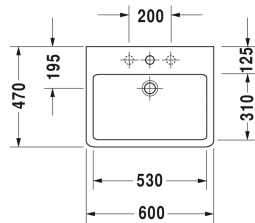

Vero Washbasin, furniture washbasin # 045460..00 /
045460..30 / 045460..41 / 045460..44 / 045460..60 /
045460..70

| < 600 mm > |

Washbasin, furniture washbasin	Dimension	Weight	Order number
with tap platform, underneath glazed, 600 mm			
Colors			
00 White Alpin 08 Black			
Variant			
● with overflow	600 x 470 mm	17.900 kilogram	045460..00
●●● with overflow	600 x 470 mm	17.900 kilogram	045460..30
● without overflow	600 x 470 mm	17.900 kilogram	045460..41
●●● with overflow	600 x 470 mm	17.900 kilogram	045460..44
☒ with overflow	600 x 470 mm	17.900 kilogram	045460..60
☒ without overflow	600 x 470 mm	17.900 kilogram	045460..70
Sanitary ceramics with the special WonderGliss surface finish will remain clean and attractive-looking for a long time to come. When ordering WonderGliss please add a "1" as eleventh digit to the model number.			
Accessory for ceramics			
Push-open waste for washbasins with overflow		0.400 kilogram	005052
Slotted waste for washbasins without overflow	75 mm	0.400 kilogram	005038
Accessory			
Towel rail square tube 14 mm, chrome, for washbasin # 045460, 235060	550 mm	0.500 kilogram	003037
Design Siphon		1.500 kilogram	005036