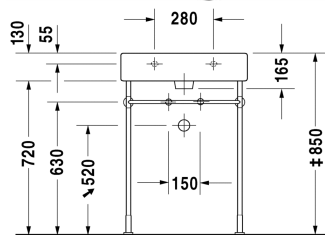

Vero Washbasin, furniture washbasin # 045460..00 /
045460..30 / 045460..41 / 045460..44 / 045460..60 /
045460..70

| < 600 mm > |

Washbasin, furniture washbasin	Dimension	Weight	Order number
with tap platform, underneath glazed, 600 mm			
Colors			
00 White Alpin 08 Black			
Variant			
● with overflow	600 x 470 mm	17.900 kilogram	045460..00
●●● with overflow	600 x 470 mm	17.900 kilogram	045460..30
● without overflow	600 x 470 mm	17.900 kilogram	045460..41
●●● with overflow	600 x 470 mm	17.900 kilogram	045460..44
☒ with overflow	600 x 470 mm	17.900 kilogram	045460..60
☒ without overflow	600 x 470 mm	17.900 kilogram	045460..70
Sanitary ceramics with the special WonderGliss surface finish will remain clean and attractive-looking for a long time to come. When ordering WonderGliss please add a "1" as eleventh digit to the model number.			
Accessory for ceramics			
Push-open waste for washbasins with overflow		0.400 kilogram	005052
Slotted waste for washbasins without overflow	75 mm	0.400 kilogram	005038
Accessory			
Towel rail square tube 14 mm, chrome, for washbasin # 045460, 235060	550 mm	0.500 kilogram	003037
Design Siphon		1.500 kilogram	005036