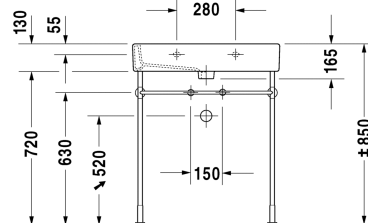

Vero Washbasin, furniture washbasin # 045470..00 /  
045470..30 / 045470..41 / 045470..44 / 045470..60 /  
045470..70

| < 700 mm > |

Washbasin, furniture washbasin	Dimension	Weight	Order number
with tap platform, underneath glazed, 700 mm			
<b>Colors</b>			
00 White Alpin 08 Black			
<b>Variant</b>			
● with overflow	700 x 470 mm	20.900 kilogram	045470..00
●●● with overflow	700 x 470 mm	20.900 kilogram	045470..30
● without overflow	700 x 470 mm	20.900 kilogram	045470..41
●●● without overflow	700 x 470 mm	20.900 kilogram	045470..44
⊗ with overflow	700 x 470 mm	20.900 kilogram	045470..60
⊗ without overflow	700 x 470 mm	20.900 kilogram	045470..70
Sanitary ceramics with the special WonderGliss surface finish will remain clean and attractive-looking for a long time to come. When ordering WonderGliss please add a "1" as eleventh digit to the model number.			
<b>Accessory for ceramics</b>			
Push-open waste for washbasins with overflow		0.400 kilogram	005052
Slotted waste for washbasins without overflow	75 mm	0.400 kilogram	005038
<b>Accessory</b>			
Towel rail square tube 14 mm, chrome, for washbasin # 045470, 235070	655 mm	0.600 kilogram	003047
Design Siphon		1.500 kilogram	005036
<b>Suitable products</b>			
Metal console height adjustable +50 mm, for washbasin # 045470, 235070,			003075
Vanity unit wall-mounted 2 drawers, for Vero # 045470 (not ground), 650 x 445 mm	650 x 445 mm		DL6325
Vanity unit wall-mounted 1 pull-out compartment, for Vero # 045470 (not ground), 650 x 445 mm	650 x 445 mm		DL6225

*All drawings contain the necessary measurements which are subject to standard tolerances. They are stated in mm and are non-binding. Exact measurements, in particular for customised installation scenarios, can only be taken from the finished ceramic piece.*