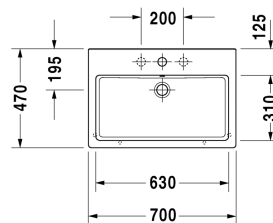

Vero Washbasin, furniture washbasin # 045470..00 /  
045470..30 / 045470..41 / 045470..44 / 045470..60 /  
045470..70

| < 700 mm > |

Washbasin, furniture washbasin	Dimension	Weight	Order number
with tap platform, underneath glazed, 700 mm			
<b>Colors</b>			
00 White Alpin 08 Black			
<b>Variant</b>			
● with overflow	700 x 470 mm	20.900 kilogram	045470..00
●●● with overflow	700 x 470 mm	20.900 kilogram	045470..30
● without overflow	700 x 470 mm	20.900 kilogram	045470..41
●●● without overflow	700 x 470 mm	20.900 kilogram	045470..44
⊗ with overflow	700 x 470 mm	20.900 kilogram	045470..60
⊗ without overflow	700 x 470 mm	20.900 kilogram	045470..70
Sanitary ceramics with the special WonderGliss surface finish will remain clean and attractive-looking for a long time to come. When ordering WonderGliss please add a "1" as eleventh digit to the model number.			
<b>Accessory for ceramics</b>			
Push-open waste for washbasins with overflow		0.400 kilogram	005052
Slotted waste for washbasins without overflow	75 mm	0.400 kilogram	005038
<b>Accessory</b>			
Towel rail square tube 14 mm, chrome, for washbasin # 045470, 235070	655 mm	0.600 kilogram	003047
Design Siphon		1.500 kilogram	005036
<b>Suitable products</b>			
Metal console height adjustable +50 mm, for washbasin # 045470, 235070,			003075
Vanity unit wall-mounted 2 drawers, for Vero # 045470 (not ground), 650 x 445 mm	650 x 445 mm		DL6325
Vanity unit wall-mounted 1 pull-out compartment, for Vero # 045470 (not ground), 650 x 445 mm	650 x 445 mm		DL6225

*All drawings contain the necessary measurements which are subject to standard tolerances. They are stated in mm and are non-binding. Exact measurements, in particular for customised installation scenarios, can only be taken from the finished ceramic piece.*