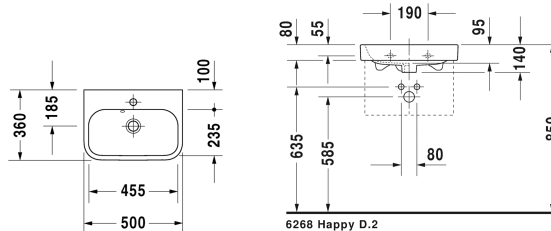

Happy D.2 Handrinse basin, furniture handrinse basin #
0710500000 / 0710500060

| < 500 mm > |

Handrinse basin, furniture handrinse basin	Dimension	Weight	Order number
with overflow, with tap platform, overflow clip chrome included, underneath glazed, 500 mm			
Colors			
00 White Alpin			
Variant			
●	500 x 360 mm	10.100 kilogram	0710500000
⊗	500 x 360 mm	10.100 kilogram	0710500060
Sanitary ceramics with the special WonderGliss surface finish will remain clean and attractive-looking for a long time to come. When ordering WonderGliss please add a "1" as eleventh digit to the model number.			
Suitable products			
Vanity unit wall-mounted 2 doors, for Happy D.2 # 071050 (not ground), 475 x 350 mm	475 x 350 mm		H26268

All drawings contain the necessary measurements which are subject to standard tolerances. They are stated in mm and are non-binding. Exact measurements, in particular for customised installation scenarios, can only be taken from the finished ceramic piece.