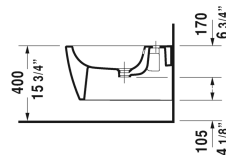

ME by Starck Bidet wall-mounted # 2288150000

| < 14 3/8" Inch > |

Bidet wall-mounted	Dimension	Weight	Order number
with overflow, with tap platform, Durafix included			
Colors			
00 White			
Variant			
	14 3/8" x 22 1/2" Inch	46.3 lb	2288150000
Infobox			
Durafix for concealed fixation is included, In-wall carrier required for installation			
Sanitary ceramics with the special WonderGliss surface finish will remain clean and attractive-looking for a long time to come. When ordering WonderGliss please add a "1" as eleventh digit to the model number.			
Hardware for wall-mounted bidet and wall-mounted toilet	Ø 1/2" x 7 1/8" Inch	0.4 lb	006500
Siphon for bidet with extended outlet pipe	1 1/4" x 19 3/4" Inch	1.3 lb	005027

All drawings contain the necessary measurements which are subject to standard tolerances. They are stated in inch & mm and are non-binding. Exact measurements, in particular for customized installation scenarios, can only be taken from the finished ceramic piece.