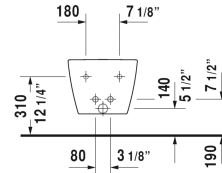

ME by Starck Bidet wall-mounted # 2288150000

| < 14 3/8" Inch > |

Bidet wall-mounted	Dimension	Weight	Order number
with overflow, with tap platform, Durafix included			
Colors			
00 White			
Variant			
	14 3/8" x 22 1/2" Inch	46.3 lb	2288150000
Infobox			
Durafix for concealed fixation is included, In-wall carrier required for installation			
Sanitary ceramics with the special WonderGliss surface finish will remain clean and attractive-looking for a long time to come. When ordering WonderGliss please add a "1" as eleventh digit to the model number.			
Hardware for wall-mounted bidet and wall-mounted toilet	Ø 1/2" x 7 1/8" Inch	0.4 lb	006500
Siphon for bidet with extended outlet pipe	1 1/4" x 19 3/4" Inch	1.3 lb	005027

All drawings contain the necessary measurements which are subject to standard tolerances. They are stated in inch & mm and are non-binding. Exact measurements, in particular for customized installation scenarios, can only be taken from the finished ceramic piece.