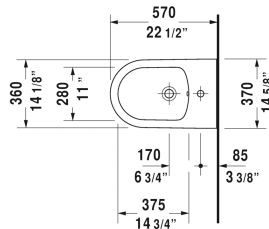

ME by Starck Bidet wall-mounted # 2288150000

| < 14 3/8" Inch > |

Bidet wall-mounted	Dimension	Weight	Order number
with overflow, with tap platform, Durafix included			
Colors			
00 White			
Variant			
	14 3/8" x 22 1/2" Inch	46.3 lb	2288150000
Infobox			
Durafix for concealed fixation is included, In-wall carrier required for installation			
Sanitary ceramics with the special WonderGliss surface finish will remain clean and attractive-looking for a long time to come. When ordering WonderGliss please add a "1" as eleventh digit to the model number.			
Hardware for wall-mounted bidet and wall-mounted toilet	Ø 1/2" x 7 1/8" Inch	0.4 lb	006500
Siphon for bidet with extended outlet pipe	1 1/4" x 19 3/4" Inch	1.3 lb	005027

All drawings contain the necessary measurements which are subject to standard tolerances. They are stated in inch & mm and are non-binding. Exact measurements, in particular for customized installation scenarios, can only be taken from the finished ceramic piece.