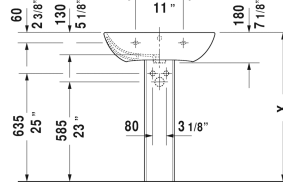

ME by Starck Washbasin # 2335650000 / 2335650030

< 25 5/8" Inch >

Washbasin	Dimension	Weight	Order number
with overflow, with tap platform, hardware included, wall-mounted, 25 5/8" Inch			
Colors			
00 White			
Variant			
●	25 5/8" x 19 1/4" Inch	42.8 lb	2335650000
● ● ●	25 5/8" x 19 1/4" Inch	42.8 lb	2335650030
Sanitary ceramics with the special WonderGliss surface finish will remain clean and attractive-looking for a long time to come. When ordering WonderGliss please add a "1" as eleventh digit to the model number.			
Suitable products			
Pedestal for # 233565, 233560, 233555, 233613, 233612, 233610, 233683, 233663, 6 7/8" x 8 1/4" Inch	6 7/8" x 8 1/4" Inch		085839
Siphon cover for # 233565, 233560, 233555, 233613, 233612, 233610, 233683, 233663, 6 3/4" x 11 3/4" Inch	6 3/4" x 11 3/4" Inch		085840

All drawings contain the necessary measurements which are subject to standard tolerances. They are stated in inch & mm and are non-binding. Exact measurements, in particular for customized installation scenarios, can only be taken from the finished ceramic piece.