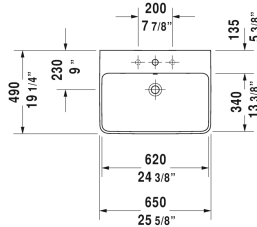

ME by Starck Washbasin # 2335650000 / 2335650030

< 25 5/8" Inch >

Washbasin	Dimension	Weight	Order number
with overflow, with tap platform, hardware included, wall-mounted, 25 5/8" Inch			
Colors			
00 White			
Variant			
●	25 5/8" x 19 1/4" Inch	42.8 lb	2335650000
● ● ●	25 5/8" x 19 1/4" Inch	42.8 lb	2335650030
Sanitary ceramics with the special WonderGliss surface finish will remain clean and attractive-looking for a long time to come. When ordering WonderGliss please add a "1" as eleventh digit to the model number.			
Suitable products			
Pedestal for # 233565, 233560, 233555, 233613, 233612, 233610, 233683, 233663, 6 7/8" x 8 1/4" Inch	6 7/8" x 8 1/4" Inch		085839
Siphon cover for # 233565, 233560, 233555, 233613, 233612, 233610, 233683, 233663, 6 3/4" x 11 3/4" Inch	6 3/4" x 11 3/4" Inch		085840

All drawings contain the necessary measurements which are subject to standard tolerances. They are stated in inch & mm and are non-binding. Exact measurements, in particular for customized installation scenarios, can only be taken from the finished ceramic piece.