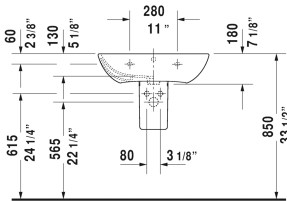

ME by Starck Washbasin # 2335650000 / 2335650030

< 25 5/8" Inch >

Washbasin	Dimension	Weight	Order number
with overflow, with tap platform, hardware included, wall-mounted, 25 5/8" Inch			
Colors			
00 White			
Variant			
●	25 5/8" x 19 1/4" Inch	42.8 lb	2335650000
● ● ●	25 5/8" x 19 1/4" Inch	42.8 lb	2335650030
Sanitary ceramics with the special WonderGliss surface finish will remain clean and attractive-looking for a long time to come. When ordering WonderGliss please add a "1" as eleventh digit to the model number.			
Suitable products			
Pedestal for # 233565, 233560, 233555, 233613, 233612, 233610, 233683, 233663, 6 7/8" x 8 1/4" Inch	6 7/8" x 8 1/4" Inch		085839
Siphon cover for # 233565, 233560, 233555, 233613, 233612, 233610, 233683, 233663, 6 3/4" x 11 3/4" Inch	6 3/4" x 11 3/4" Inch		085840

All drawings contain the necessary measurements which are subject to standard tolerances. They are stated in inch & mm and are non-binding. Exact measurements, in particular for customized installation scenarios, can only be taken from the finished ceramic piece.