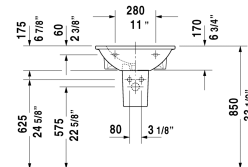

Darling New Washbasin # 2621550000 / 2621550030

| < 21 5/8" Inch > |

Washbasin	Dimension	Weight	Order number
with overflow, with faucet deck, underside fully glazed, hardware included, wall-mounted, 21 5/8" Inch			
Colors			
00 White			
Variant			
●	21 5/8" x 18 7/8" Inch	33.7 lb	2621550000
●●●	21 5/8" x 18 7/8" Inch	33.7 lb	2621550030
Sanitary ceramics with the special WonderGliss surface finish will remain clean and attractive-looking for a long time to come. When ordering WonderGliss please add a "1" as eleventh digit to the model number.			
Suitable products			
Pedestal for # 262165, 262160, 262155,			085824
Siphon cover for # 262165, 262160, 262155, 7 1/8" x 11 3/4" Inch	7 1/8" x 11 3/4" Inch		085825

All drawings contain the necessary measurements which are subject to standard tolerances. They are stated in inch & mm and are non-binding. Exact measurements, in particular for customized installation scenarios, can only be taken from the finished ceramic piece.