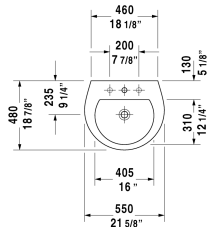

Darling New Washbasin # 2621550000 / 2621550030

| < 21 5/8" Inch > |

Washbasin	Dimension	Weight	Order number
with overflow, with faucet deck, underside fully glazed, hardware included, wall-mounted, 21 5/8" Inch			
Colors			
00 White			
Variant			
●	21 5/8" x 18 7/8" Inch	33.7 lb	2621550000
●●●	21 5/8" x 18 7/8" Inch	33.7 lb	2621550030
Sanitary ceramics with the special WonderGliss surface finish will remain clean and attractive-looking for a long time to come. When ordering WonderGliss please add a "1" as eleventh digit to the model number.			
Suitable products			
Pedestal for # 262165, 262160, 262155,			085824
Siphon cover for # 262165, 262160, 262155, 7 1/8" x 11 3/4" Inch	7 1/8" x 11 3/4" Inch		085825

All drawings contain the necessary measurements which are subject to standard tolerances. They are stated in inch & mm and are non-binding. Exact measurements, in particular for customized installation scenarios, can only be taken from the finished ceramic piece.