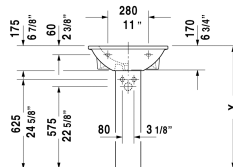

Darling New Washbasin # 2621550000 / 2621550030

| < 21 5/8" Inch > |

Washbasin	Dimension	Weight	Order number
with overflow, with faucet deck, underside fully glazed, hardware included, wall-mounted, 21 5/8" Inch			
Colors			
00 White			
Variant			
●	21 5/8" x 18 7/8" Inch	33.7 lb	2621550000
●●●	21 5/8" x 18 7/8" Inch	33.7 lb	2621550030
Sanitary ceramics with the special WonderGliss surface finish will remain clean and attractive-looking for a long time to come. When ordering WonderGliss please add a "1" as eleventh digit to the model number.			
Suitable products			
Pedestal for # 262165, 262160, 262155,			085824
Siphon cover for # 262165, 262160, 262155, 7 1/8" x 11 3/4" Inch	7 1/8" x 11 3/4" Inch		085825

All drawings contain the necessary measurements which are subject to standard tolerances. They are stated in inch & mm and are non-binding. Exact measurements, in particular for customized installation scenarios, can only be taken from the finished ceramic piece.